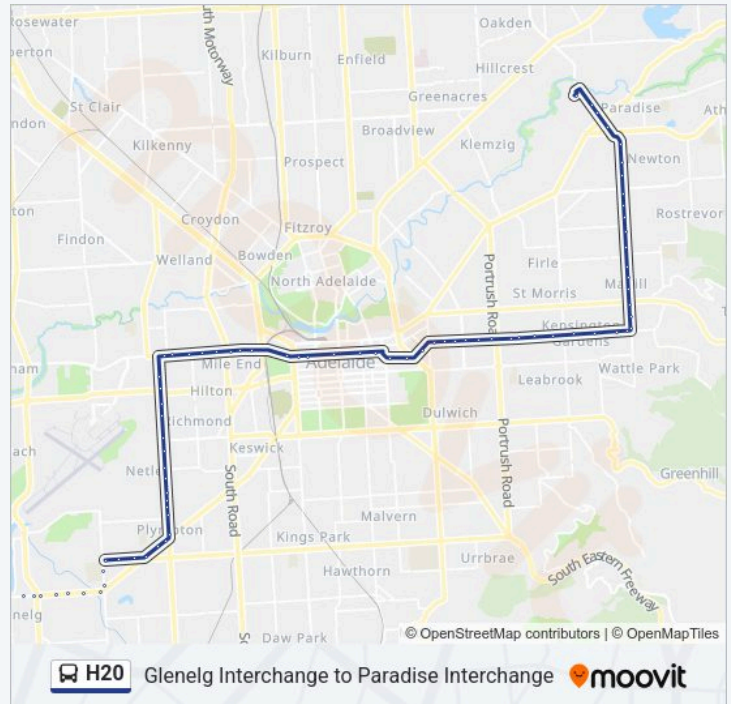

Stop 8C Marion Rd - West side

Stop 8B Marion Rd - West side

Stop 8 Henley Beach Rd - North side

Stop 7 Henley Beach Rd - North side

Stop 6 Henley Beach Rd - North side

Stop 5 Henley Beach Rd - North side

Stop 4 Henley Beach Rd - North side

Stop 3 Henley Beach Rd - North side

Friday

06:05-22:20

Saturday

07:01-21:54

Sunday

07:52-21:54

### H20 bus Info

**Direction:** Paradise

**Stops:** 78

**Trip Duration:** 78 min

**Line Summary:**

Stop 2 Henley Beach Rd - North side

Stop 1 Henley Beach Rd - North side

Stop A1 Glover Ave - North side