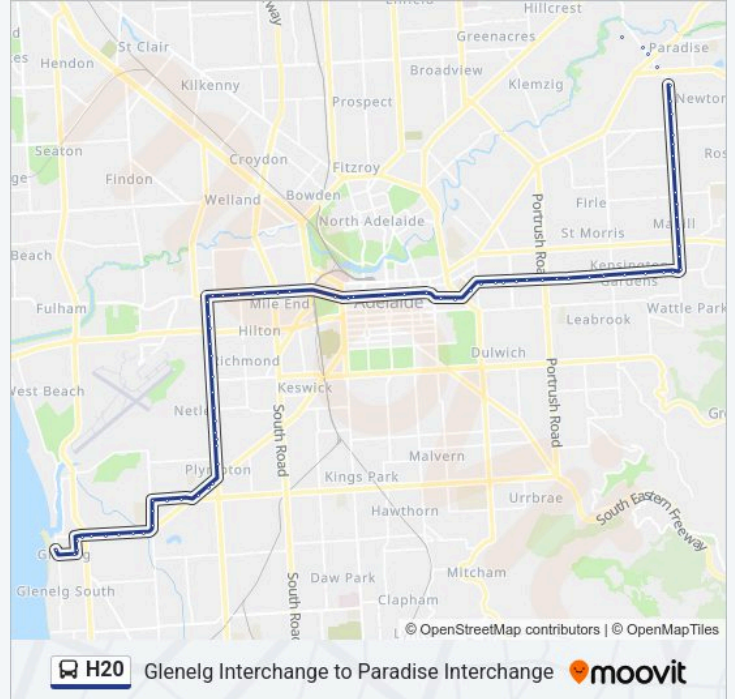

Stop R1 Grenfell St - South side

Stop T1 Grenfell St - South side

Stop V2 Currie St - South side

Stop Y1 Currie St - South side

Stop Y2 Currie St - South side

Stop X1 Glover Ave - South side

Stop 2 Henley Beach Rd - South side

Stop 3 Henley Beach Rd - South side

Stop 4 Henley Beach Rd - South side

Stop 5 Henley Beach Rd - South side

Stop 6 Henley Beach Rd - South side

Stop 7 Henley Beach Rd - South side

Stop 8 Henley Beach Rd - South side

Stop 8A Marion Rd - East side

Stop 8B Marion Rd - East side

Stop 8C Marion Rd - East side

Stop 8D Marion Rd - East side

Stop 8E Marion Rd - East side

Stop 8F Marion Rd - East side  
Stop 8G Marion Rd - East side  
Stop 8H Marion Rd - East side  
Stop 9 Marion Rd - East side  
Stop 9A Marion Rd - East side  
Stop 9B Marion Rd - East side  
Stop 9C Marion Rd - East side  
Stop 10 Marion Rd - East side  
Stop 11 Anzac Hwy - South East side  
Stop 12 Anzac Hwy - South East side  
Stop 13 Anzac Hwy - South East side  
Stop 13A Stonehouse Ave - South side  
Stop 14 Stonehouse Ave - South side  
Stop 14A Stonehouse Ave - South side  
Stop 15C Morphett Rd - East side  
Stop 15D Morphett Rd - East side  
Stop 16 Anzac Hwy - South side  
Stop 17 Anzac Hwy - South side  
Stop 18 Anzac Hwy - South side  
Stop 19 Anzac Hwy - South side  
Stop 20 Anzac Hwy - South side  
Stop 21A Anzac Hwy - South side  
Stop 21B Gordon St - East side  
Stop 21C Gordon St - East side  
Stop 16/21D Jetty Rd  
Zone B Glenelg Interchange - West side

**Direction: Paradise**

78 stops

[VIEW LINE SCHEDULE](#)

Zone B Glenelg Interchange - West side  
Stop 21B Anzac Hwy - North side  
Stop 21A Anzac Hwy - North side

**H20 bus Time Schedule**

Paradise Route Timetable: