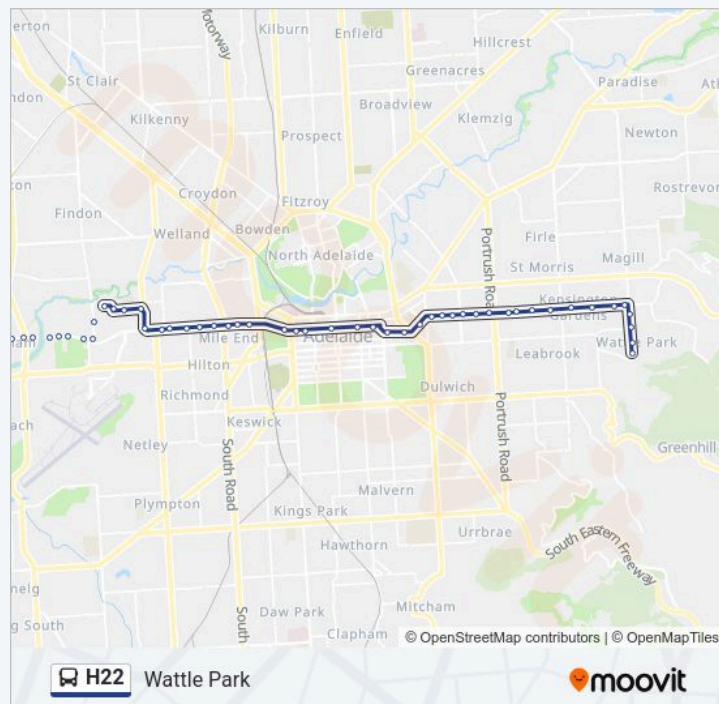

Stop 11 White Ave - East side

Stop 10A Garden Tce - North side

Stop 10 Garden Tce - North side

Stop 9A Holbrooks Rd - East side

Stop 8 Henley Beach Rd - North side

Stop 7 Henley Beach Rd - North side

Stop 6 Henley Beach Rd - North side

Stop 5 Henley Beach Rd - North side

**H22 bus Time Schedule**

Wattle Park Route Timetable:

Monday	05:42-22:54
Tuesday	05:42-22:54
Wednesday	05:42-22:54
Thursday	05:42-22:54
Friday	05:42-22:54
Saturday	07:28-23:20
Sunday	08:23-23:20

**H22 bus Info**

**Direction:** Wattle Park

**Stops:** 57

**Trip Duration:** 53 min

**Line Summary:**

Stop 4 Henley Beach Rd - North side

Stop 3 Henley Beach Rd - North side

Stop 2 Henley Beach Rd - North side

Stop 1 Henley Beach Rd - North side

Stop A1 Glover Ave - North side

Stop B1 Currie St - North side

Stop B2 Currie St - North side

Stop E1 Currie St - North side

Stop G3 Grenfell St - North side

Stop I1 Grenfell St - North side