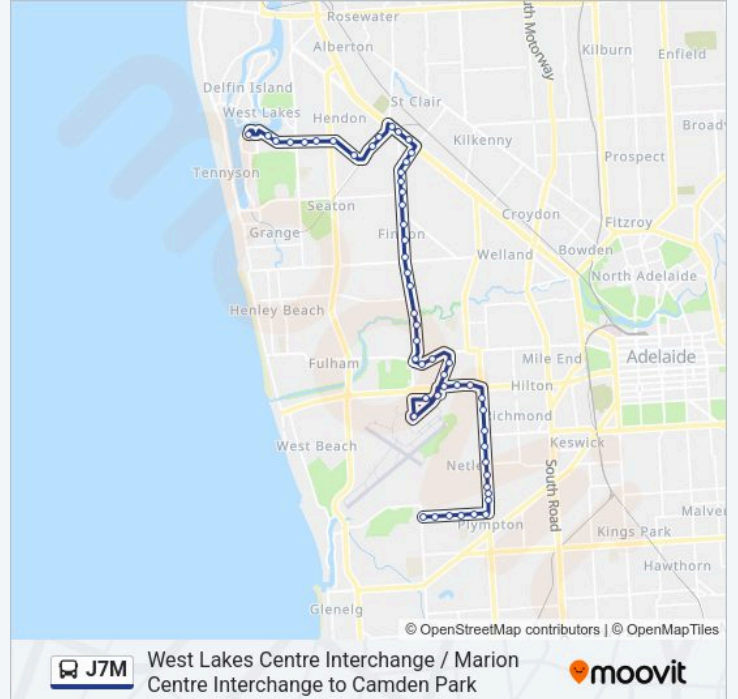

Stop 205 Airport Rd - East side

Stop 204 Airport Rd - East side

Stop 9A Hamra Dr - South side

Stop 10 Adelaide Airport

Stop 9B James Schofield Dr - North side

Stop 8A Sir Donald Bradman Dr - North side

Stop 8 Sir Donald Bradman Dr - North side

Stop 7 Sir Donald Bradman Dr - North side

Stop 8D Marion Rd - East side

Stop 8E Marion Rd - East side

Stop 8F Marion Rd - East side

Stop 8G Marion Rd - East side

Stop 8H Marion Rd - East side

Stop 9 Marion Rd - East side

Stop 9A Marion Rd - East side

Stop 9B Marion Rd - East side

Stop 9C Marion Rd - East side

Stop 10 Mooringe Ave - South side

Stop 11 Mooringe Ave - South side

Stop 12 Mooringe Ave - South side

Stop 13 Mooringe Ave - South side

Stop 14 Mooringe Ave - South side

Stop 15 Mooringe Ave - South side

**Direction: Camden Park**

23 stops

[VIEW LINE SCHEDULE](#)

Zone E Marion Interchange - South side

Stop 31 Sturt Rd - South side

Stop 30 Morphett Rd - West side