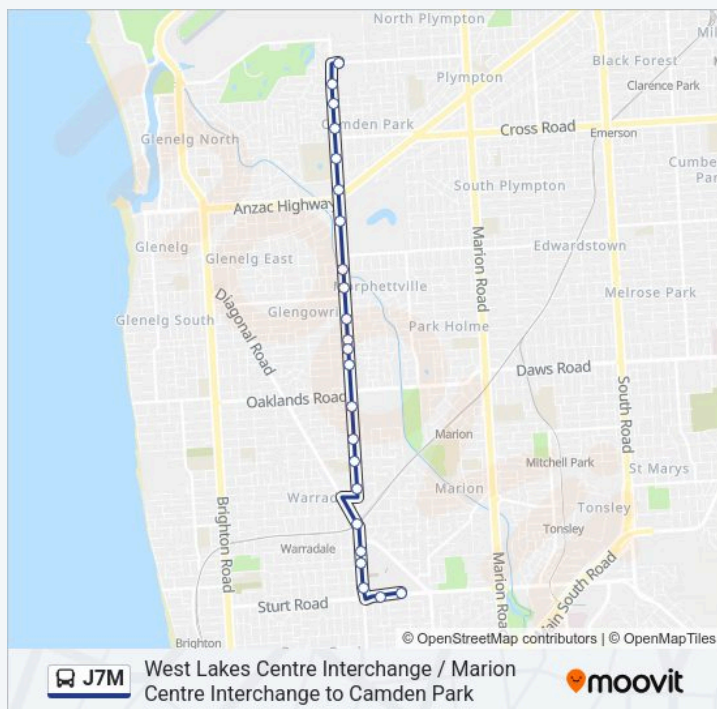

Stop 15 Mooringe Ave - South side

Direction: Camden Park

23 stops

[VIEW LINE SCHEDULE](#)

Zone E Marion Interchange - South side

Stop 31 Sturt Rd - South side

Stop 30 Morphett Rd - West side

Stop 29B Morphett Rd - West side

Stop 29A Morphett Rd - West side

Stop 29 Morphett Rd - West side

Stop 28 Morphett Rd - West side

Stop 27 Morphett Rd - West side

Stop 26 Morphett Rd - West side

Stop 25 Morphett Rd - West side

Stop 24A Morphett Rd - West side

Stop 24B Morphett Rd - West side

Stop 24 Morphett Rd - West side

Stop 23 Morphett Rd - West side

Stop 22 Morphett Rd - West side

Stop 21 Morphett Rd - West side

Stop 16 Morphett Rd - West side

Stop 15D Morphett Rd - West side

Stop 15C Morphett Rd - West side

Stop 15B Morphett Rd - West side

Stop 15A Morphett Rd - West side

Stop 15M Morphett Rd - West side

Stop 15 Mooringe Ave - North side

J7M bus Time Schedule

Camden Park Route Timetable:

Monday	18:20
Tuesday	18:20
Wednesday	18:20
Thursday	18:20
Friday	18:20
Saturday	Not Operational
Sunday	Not Operational

J7M bus Info

Direction: Camden Park

Stops: 23

Trip Duration: 18 min

Line Summary:

J7M bus time schedules and route maps are available in an offline PDF at moovitapp.com. Use the Moovit App to see live bus times, train schedule or subway schedule, and step-by-step directions for all public transit in Adelaide.