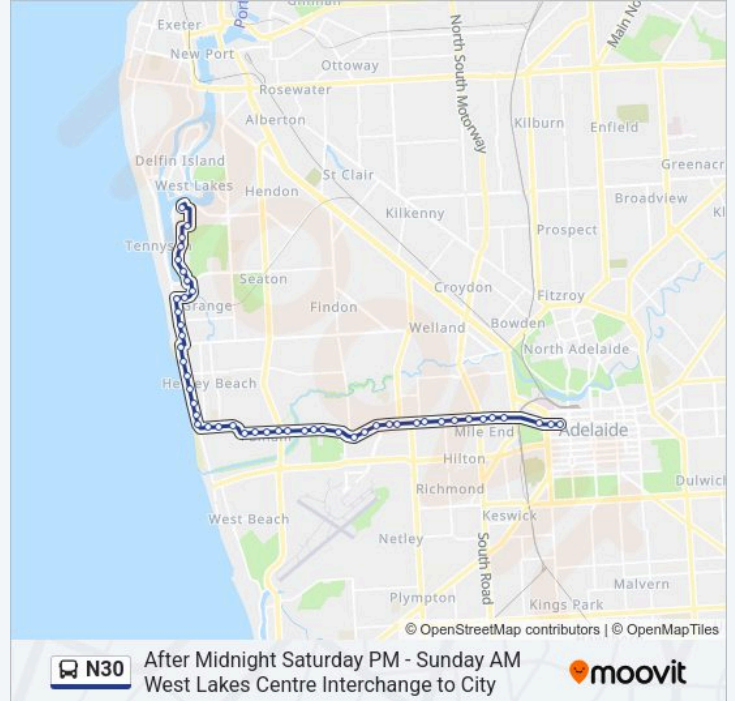

Stop 9 Henley Beach Rd - North side

Stop 8 Henley Beach Rd - North side

Stop 7 Henley Beach Rd - North side

Stop 6 Henley Beach Rd - North side

Stop 5 Henley Beach Rd - North side

Stop 4 Henley Beach Rd - North side

Stop 3 Henley Beach Rd - North side

Stop 2 Henley Beach Rd - North side

Stop 1 Henley Beach Rd - North side

Stop A1 Glover Ave - North side

Stop B1 Currie St - North side

Stop B2 Currie St - North side

N30 After Midnight Saturday PM - Sunday AM
 West Lakes Centre Interchange to City

Direction: West Lakes

53 stops

[VIEW LINE SCHEDULE](#)

Stop 1 Bartels Rd - South side

N30 bus Time Schedule

West Lakes Route Timetable:

Monday	Not Operational
--------	-----------------

Tuesday	Not Operational
---------	-----------------

Stops: 53

Trip Duration: 37 min

Line Summary:

N30 After Midnight Saturday PM - Sunday AM
West Lakes Centre Interchange to City

Stop 26 Seaview Rd - West side

Stop 27 Seaview Rd - West side

Stop 28 Seaview Rd - West side