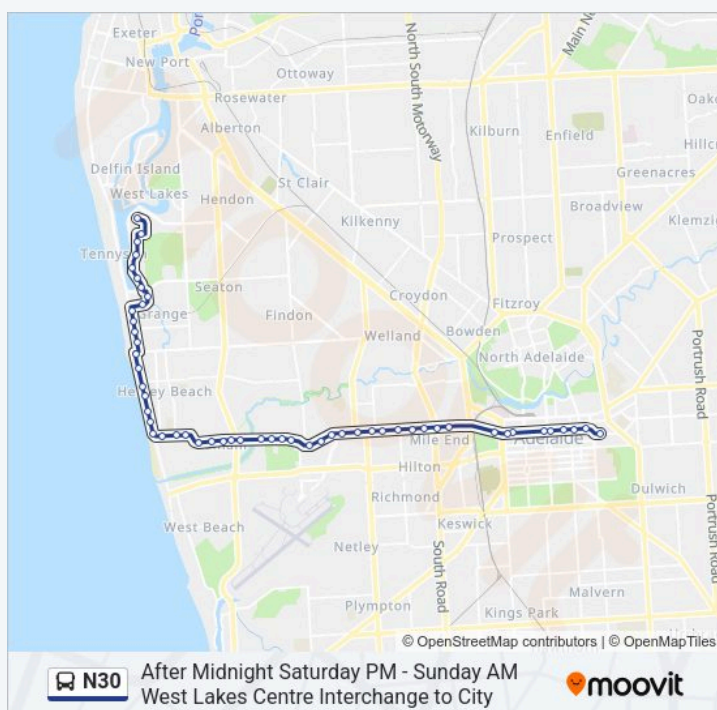

Stop 19 Henley Beach Rd - South side

Stop 20 Henley Beach Rd - South side

Stop 21 Henley Beach Rd - South side

Stop 22 Henley Beach Rd - South side

Stop 23 Henley Beach Rd - South side

Stop 24 Henley Beach Rd - South side

Stop 25 Henley Beach Rd - South side

Wednesday Not Operational

Thursday Not Operational

Friday Not Operational

Saturday 00:45-04:45

Sunday Not Operational

N30 bus Info

Direction: West Lakes

Stops: 53

Trip Duration: 37 min

Line Summary:

N30 After Midnight Saturday PM - Sunday AM
West Lakes Centre Interchange to City

Stop 26 Seaview Rd - West side

Stop 27 Seaview Rd - West side

Stop 28 Seaview Rd - West side

Stop 29 Seaview Rd - West side

Stop 29A Seaview Rd - West side

Stop 29B Seaview Rd - West side

Stop 29C Seaview Rd - West side

Stop 29D Military Rd - West side

Stop 30 Military Rd / Jetty St - West side

Stop 30A Military Rd - West side