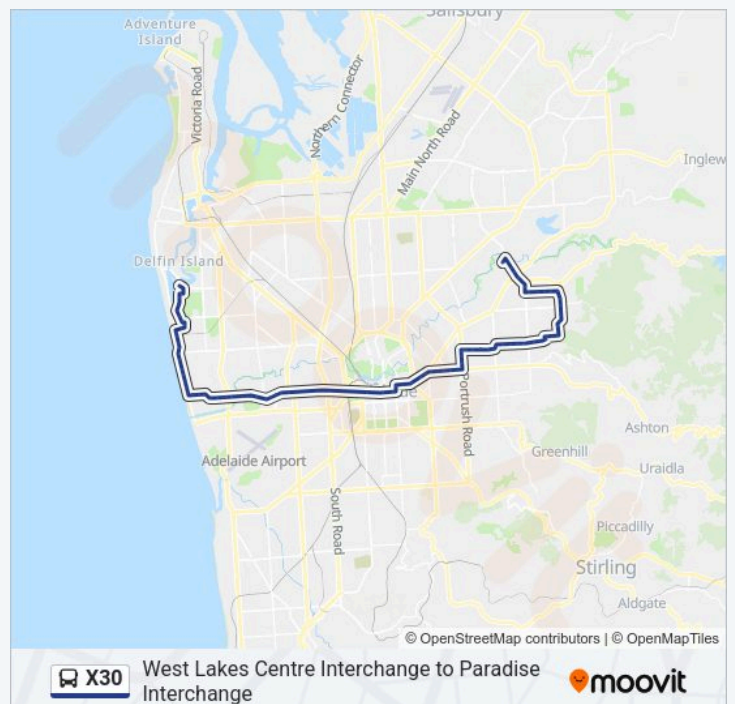

**Direction: Rostrevor (continues as 530 to City)**

65 stops

[VIEW LINE SCHEDULE](#)

Zone C West Lakes Interchange - East side

Stop 32D Brebner Dr - South side

Stop 32C Sportsmans Dr - East side

Stop 32B Sportsmans Dr - East side

**Direction: West Lakes**

87 stops

[VIEW LINE SCHEDULE](#)

- Zone E Paradise Interchange - North West side
- Stop 25A Darley Rd - East side
- Stop 25 Darley Rd - North East side
- Stop 24A Darley Rd - East side
- Stop 24 Newton Rd - East side
- Stop 37 Graves St - North side
- Stop 35 Graves St - North side
- Stop 34 Graves St - North side
- Stop 33 Graves St - North side
- Stop 32 Graves St - North side
- Stop 31 Stradbroke Rd - East side
- Stop 30 Stradbroke Rd - East side
- Stop 29 Stradbroke Rd - East side
- Stop 28 Stradbroke Rd - South side
- Stop 27 Stradbroke Rd - East side
- Stop 26 Morialta Rd - South side
- Stop 25A Morialta Rd - South side
- Stop 25 Morialta Rd - South side
- Stop 24 Glen Stuart Rd - East side
- Stop 23 Moules Rd - South side
- Stop 22 Moules Rd - South side
- Stop 21 Moules Rd - South side
- Stop 20 Arthur St - South side

**X30 bus Info**

**Direction:** West Lakes

**Stops:** 87

**Trip Duration:** 86 min

**Line Summary:**

Stop 19 Arthur St - South side

Stop 18 Arthur St - South side

Stop 17 Arthur St - South side

Stop 16 / 16D Glynburn Rd - East side

Stop 15 Shelley St - South side

Stop 14 Shelley St - South side

Stop 13 Coorara Ave - South side

Stop 12 Coorara Ave - South side

Stop 11 Coorara Ave - South side

Stop 10A Coorara Ave - South side