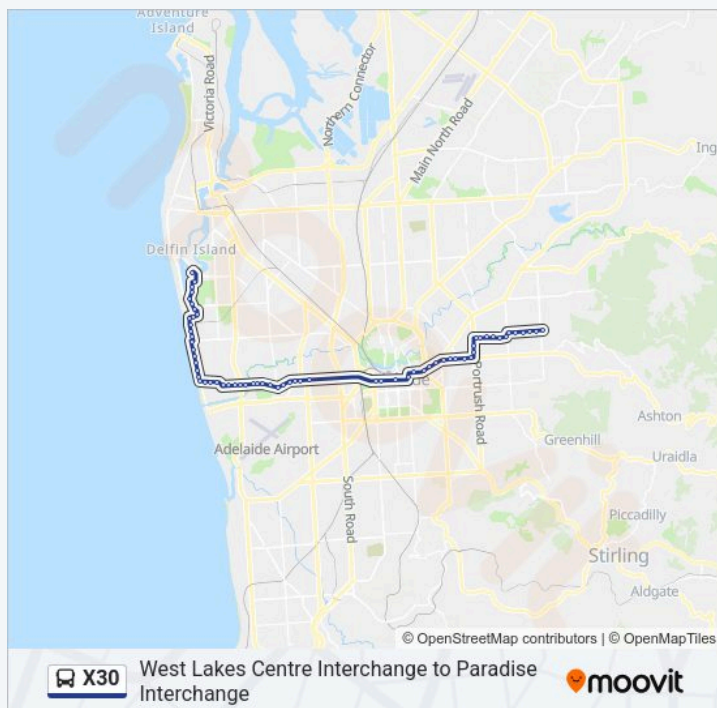

**Direction: Rostrevor (continues as 530 to City)**

65 stops

[VIEW LINE SCHEDULE](#)

Zone C West Lakes Interchange - East side

Stop 32D Brebner Dr - South side

Stop 32C Sportsmans Dr - East side

Stop 32B Sportsmans Dr - East side

Stop 27 Seaview Rd - East side

Stop 26 Seaview Rd - East side

Stop 25 Henley Beach Rd - North side

Stop 24 Henley Beach Rd - North side

Stop 23 Henley Beach Rd - North side

Stop 22 Henley Beach Rd - North side

Stop 21 Henley Beach Rd - North side

Stop 20 Henley Beach Rd - North side

Stop 19 Henley Beach Rd - North side

**X30 bus Time Schedule**

Rostrevor (continues as 530 to City) Route  
Timetable:

Monday	06:31-06:54
Tuesday	06:31-06:54
Wednesday	06:31-06:54
Thursday	06:31-06:54
Friday	06:31-06:54
Saturday	Not Operational
Sunday	Not Operational

**X30 bus Info**

**Direction:** Rostrevor (continues as 530 to City)

**Stops:** 65

**Trip Duration:** 62 min

**Line Summary:**

Stop 18 Henley Beach Rd - North side

Stop 17 Henley Beach Rd - North side

Stop 16 Henley Beach Rd - North side