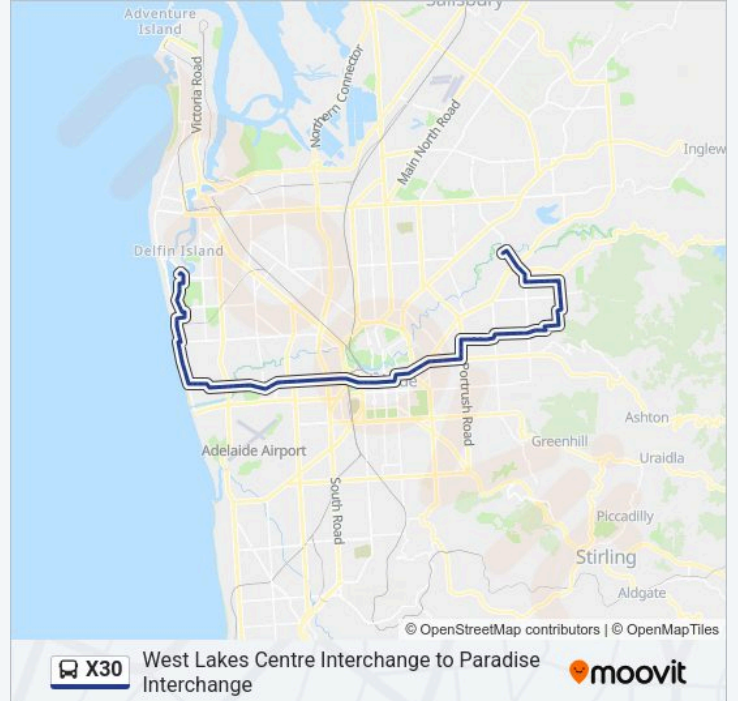

**Direction: Paradise**

86 stops

[VIEW LINE SCHEDULE](#)

Zone C West Lakes Interchange - East side

Stop 32D Brebner Dr - South side

Stop 32C Sportsmans Dr - East side

Stop 32B Sportsmans Dr - East side

Stop 32A Sportsmans Dr - East side

Stop 29D Military Rd - East side

Stop 29C Seaview Rd - East side

Stop 29B Seaview Rd - East side

Stop 29A Seaview Rd - East side

Stop 29 Seaview Rd - East side

Stop 28 Seaview Rd - East side

Stop 27 Seaview Rd - East side

**X30 bus Info**

**Direction:** Paradise

**Stops:** 86

**Trip Duration:** 96 min

**Line Summary:**

- Stop 25 Henley Beach Rd - North side
- Stop 24 Henley Beach Rd - North side
- Stop 23 Henley Beach Rd - North side
- Stop 22 Henley Beach Rd - North side
- Stop 21 Henley Beach Rd - North side
- Stop 20 Henley Beach Rd - North side
- Stop 19 Henley Beach Rd - North side
- Stop 18 Henley Beach Rd - North side
- Stop 17 Henley Beach Rd - North side
- Stop 16 Henley Beach Rd - North side
- Stop 15 Henley Beach Rd - North side
- Stop 14 Henley Beach Rd - North side
- Stop 13 Henley Beach Rd - North side
- Stop 12 Henley Beach Rd - North side
- Stop 11 Henley Beach Rd - North side
- Stop 10 Henley Beach Rd - North side
- Stop 9 Henley Beach Rd - North side
- Stop 8 Henley Beach Rd - North side
- Stop B1 Currie St - North side
- Stop B2 Currie St - North side
- Stop E3 Currie St - North side
- Stop X1 Pulteney St - West side
- Stop I1 North Tce - North side
- Stop 1 Botanic Rd - North West side
- Stop 2 North Tce - North West side
- Stop 3 North Tce - North side
- Stop 4 Magill Rd - North side
- Stop 5 Magill Rd - North side
- Stop 6 Magill Rd - North side
- Stop 7 Magill Rd - North side
- Stop 8 Magill Rd - North side
- Stop 8A Portrush Rd - West side

Stop 9 Portrush Rd / Clifton St - West side

Stop 10A Coorara Ave - North side

Stop 11 Coorara Ave - North side

Stop 12 Coorara Ave - North side

Stop 13 Coorara Ave - North side

Stop 14 Shelley St - North side