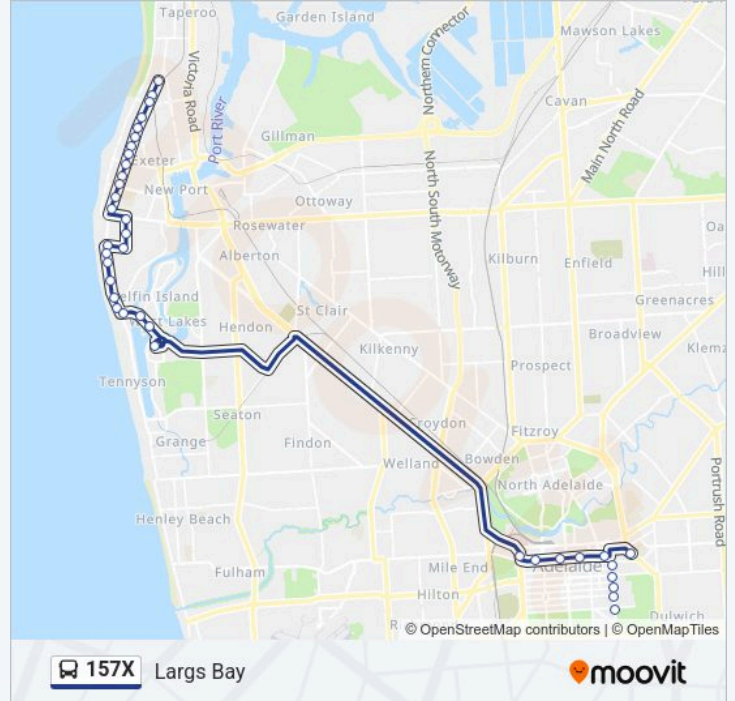

**157X bus Info**

**Direction:** Largs Bay

**Stops:** 37

**Trip Duration:** 58 min

**Line Summary:**

Stop 36A First Ave - North side

Stop 36B Sansom Rd - West side

Stop 36C Sansom Rd - West side

Stop 39M Military Rd - West side

Stop 40M Military Rd - West side

Stop 43A Military Rd - West side

Stop 43B Military Rd - West side

Stop 44 Military Rd - West side

Stop 45A Military Rd - West side

Stop 45B Military Rd - West side

Stop 45C Military Rd - North West side

Stop 45D Military Rd - North West side

Stop 46 Military Rd - North West side

Stop 47 Military Rd - North West side

Stop 48 Military Rd - North West side

Stop 49 Military Rd - North West side

**Direction: City**

33 stops

[VIEW LINE SCHEDULE](#)

Stop 49 Military Rd - South East side

Stop 48 Military Rd - South East side

Stop 47 Military Rd - South East side

Stop 46 Military Rd - South East side

Stop 45D Military Rd - South East side