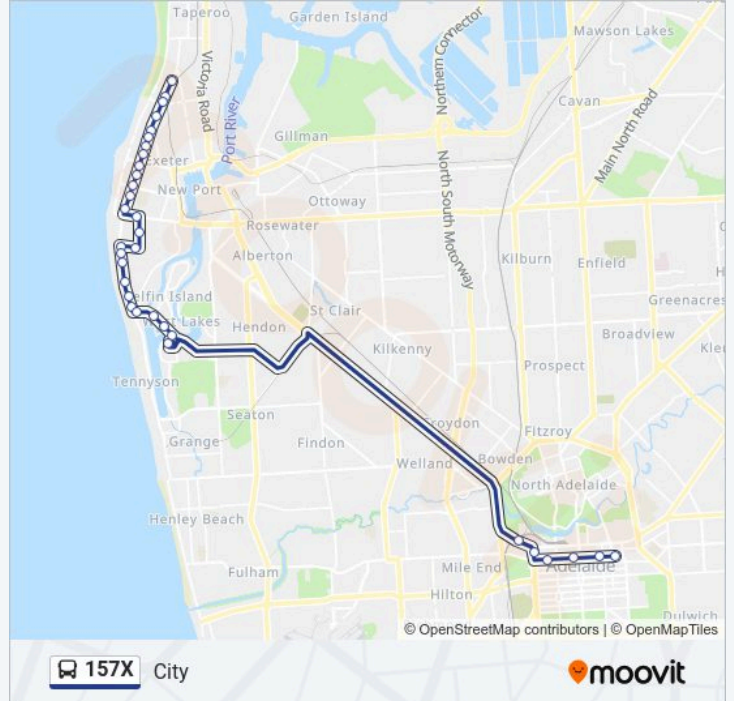

**157X bus Info**

**Direction:** Largs Bay

**Stops:** 37

**Trip Duration:** 58 min

**Line Summary:**

Stop 36A First Ave - North side

Stop 36B Sansom Rd - West side

Stop 36C Sansom Rd - West side

**Direction: City**

33 stops

[VIEW LINE SCHEDULE](#)

Stop 49 Military Rd - South East side

Stop 48 Military Rd - South East side

Stop 47 Military Rd - South East side

Stop 46 Military Rd - South East side

Stop 45D Military Rd - South East side

Stop 39M Military Rd - East side

**157X bus Time Schedule**

City Route Timetable:

Monday	06:55-07:55
Tuesday	06:55-07:55
Wednesday	06:55-07:55
Thursday	06:55-07:55
Friday	06:55-07:55
Saturday	Not Operational
Sunday	Not Operational

**157X bus Info**

**Direction:** City

**Stops:** 33

**Trip Duration:** 59 min

**Line Summary:**

- Stop 36C Bower Rd - North side
- Stop 36B Sansom Rd - North East side
- Stop 36A First Ave - South side
- Stop 36 First Ave - South side
- Stop 35B Military Rd - North East side
- Stop 35A Military Rd - North East side
- Stop 35 Military Rd - East side
- Stop 34A Military Rd - East side
- Stop 34 Military Rd - North East side
- Stop 33G West Lakes Blvd - North side
- Stop 33F West Lakes Blvd - North side
- Stop 33E West Lakes Blvd - North East side
- Stop 33D West Lakes Blvd - North side
- Zone A West Lakes Interchange - North side
- Stop 1 Port Rd - North side
- Stop B1 West Tce - East side
- Stop B2 Currie St - North side
- Stop E1 Currie St - North side
- Stop G3 Grenfell St - North side
- Stop I1 Grenfell St - North side