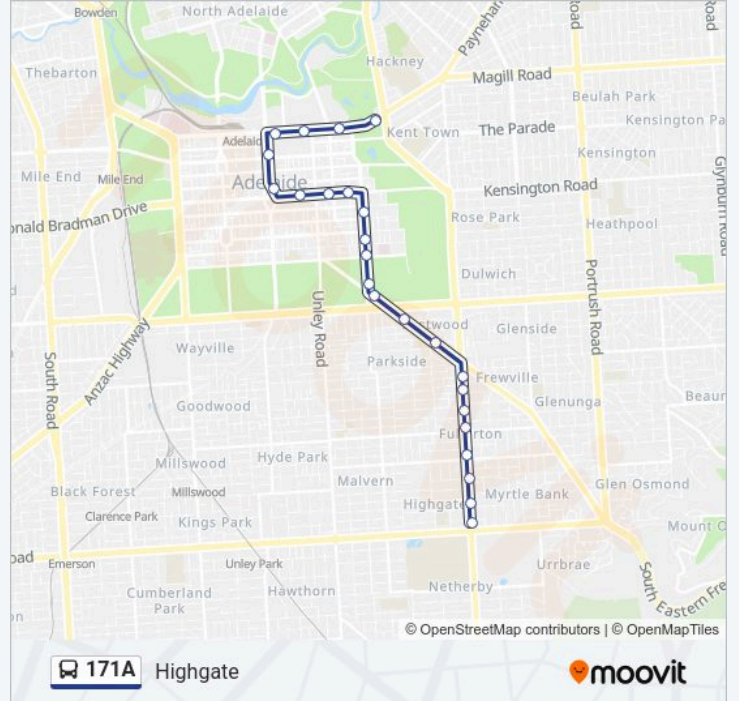

 171A Line

Highgate

Get The App

The 171A bus line Highgate has one route. For regular weekdays, their operation hours are:

(1) Highgate: 06:01

Use the Moovit App to find the closest 171A bus station near you and find out when is the next 171A bus arriving.

**Direction: Highgate**

24 stops

[VIEW LINE SCHEDULE](#)

- Stop 1 Botanic Rd - South East side
- Stop R1 North Tce - South side
- Stop T1 North Tce - South side
- Stop U1 North Tce - South side
- Stop C3 King William St - East side
- Stop F2 King William St - North East side
- Stop G2 Wakefield St - North side
- Stop H1 Wakefield St - North side
- Stop I1 Wakefield St - North side
- Stop H1 Hutt St - East side
- Stop J1 Hutt St - East side
- Stop K1 Hutt St - East side
- Stop L1 Hutt Rd - East side
- Stop L1 Glen Osmond Rd - North East side
- Stop 1 Glen Osmond Rd - North East side
- Stop 3 Glen Osmond Rd - North East side
- Stop 5 Fullarton Rd - East side
- Stop 6 Fullarton Rd - East side
- Stop 7 Fullarton Rd - East side
- Stop 8 Fullarton Rd - East side
- Stop 9 Fullarton Rd - East side

**171A bus Time Schedule**

Highgate Route Timetable:

Monday	06:01
Tuesday	06:01
Wednesday	06:01
Thursday	06:01
Friday	06:01
Saturday	08:16-17:13
Sunday	09:13-17:13

**171A bus Info**

**Direction:** Highgate

**Stops:** 24

**Trip Duration:** 28 min

**Line Summary:**

Stop 10 Fullarton Rd - East side

Stop 11 Fullarton Rd - East side

Stop 12 Fullarton Rd - East side

171A bus time schedules and route maps are available in an offline PDF at [moovitapp.com](https://moovitapp.com). Use the Moovit App to see live bus times, train schedule or subway schedule, and step-by-step directions for all public transit in Adelaide.