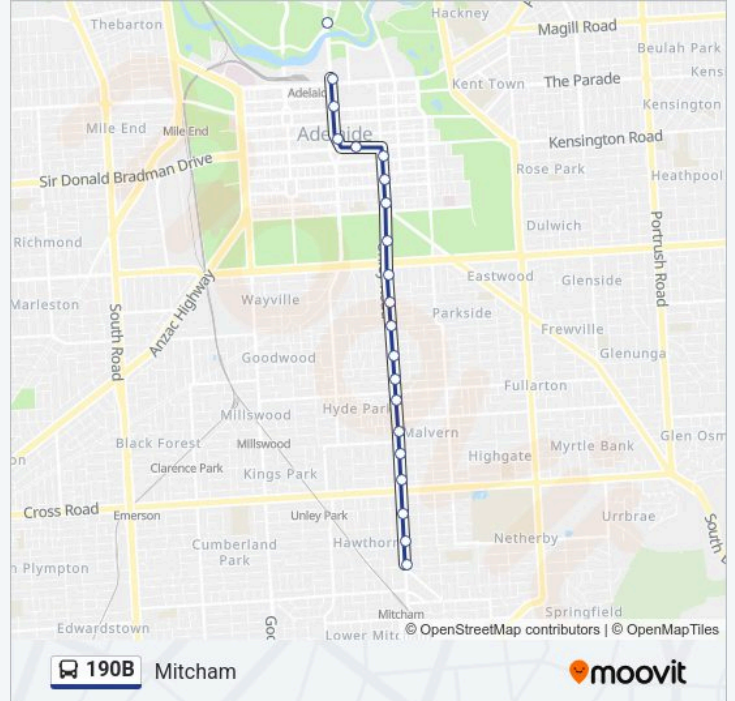

## 190B Line

Mitcham

Get The App

The 190B bus line Mitcham has one route. For regular weekdays, their operation hours are:

(1) Mitcham: 05:42-23:50

Use the Moovit App to find the closest 190B bus station near you and find out when is the next 190B bus arriving.

Stop G1 Wakefield St - North side

Stop G1 Pulteney St - East side

Stop I1 Pulteney St - East side

Stop K1 Pulteney St - East side

Stop L1 Unley Rd - East side

Stop 1 Unley Rd - East side

Stop 2 Unley Rd - East side

### 190B bus Info

**Direction:** Mitcham

**Stops:** 22

**Trip Duration:** 25 min

**Line Summary:**

## Stop 12 Belair Rd - East side

190B bus time schedules and route maps are available in an offline PDF at [moovitapp.com](https://moovitapp.com). Use the Moovit App to see live bus times, train schedule or subway schedule, and step-by-step directions for all public transit in Adelaide.