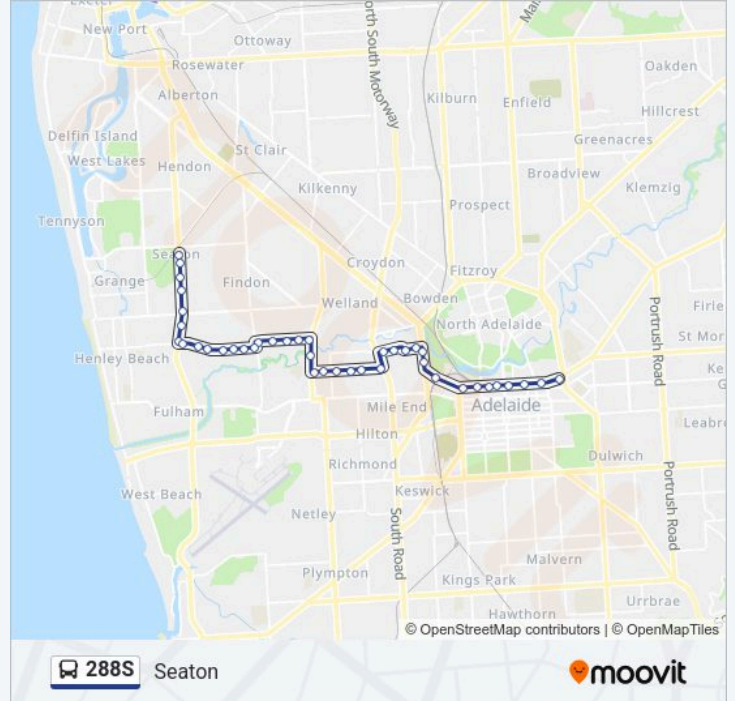

Direction: Seaton

Stops: 41

Trip Duration: 47 min

Line Summary:

Stop 13 Holbrooks Rd - West side

Stop 14 Hartley Rd - South side

Stop 15 Hartley Rd - South side

Stop 16 Hartley Rd - South side

Stop 17 Hartley Rd - South side

Stop 18 Hartley Rd - South East side

Stop 19 Valetta Rd - South side

Stop 20 Valetta Rd - South side

Stop 21 Valetta Rd - South side

Stop 22 Valetta Rd - South side

Stop 23 Valetta Rd - South side

Stop 24 Valetta Rd - South side

Stop 25 Valetta Rd - South side

Stop 25A Tapleys Hill Rd - West side

Stop 25B Tapleys Hill Rd - West side

Stop 26 Tapleys Hill Rd - West side

Stop 27 Tapleys Hill Rd - West side

Stop 28 Tapleys Hill Rd - West side

Stop 28A Tapleys Hill Rd - West side

Stop 28B Tapleys Hill Rd - West side

288S bus time schedules and route maps are available in an offline PDF at moovitapp.com. Use the Moovit App to see live bus times, train schedule or subway schedule, and step-by-step directions for all public transit in Adelaide.