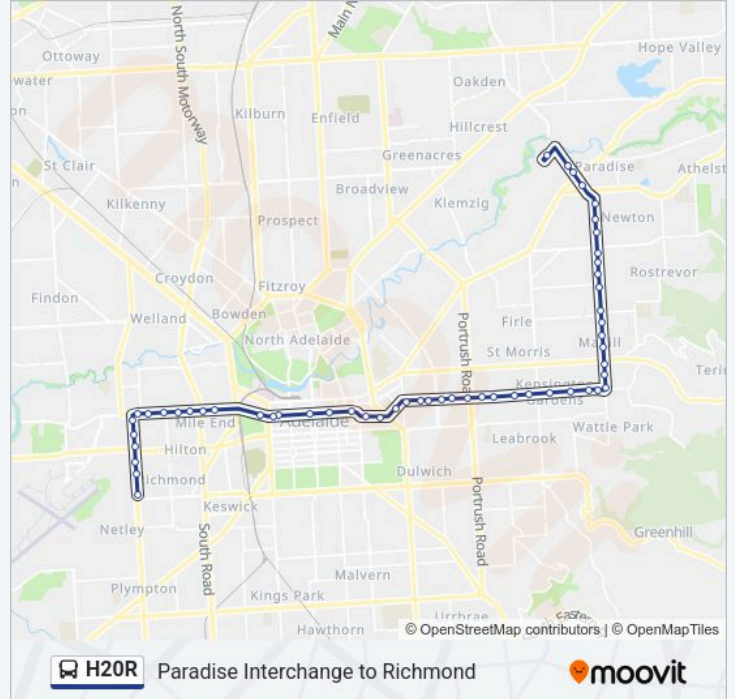

Stop 5 The Parade - South side

Stop 3 Flinders St - South East side

Stop 2 Bartels Rd - South side

Stop 1 Bartels Rd - South side

Stop R1 Grenfell St - South side

Stop T1 Grenfell St - South side

Stop V2 Currie St - South side

Stop Y1 Currie St - South side

Stop Y2 Currie St - South side

Stop X1 Glover Ave - South side

Stop 2 Henley Beach Rd - South side

Stop 3 Henley Beach Rd - South side

Stop 4 Henley Beach Rd - South side

Stop 5 Henley Beach Rd - South side

Stop 6 Henley Beach Rd - South side

Stop 7 Henley Beach Rd - South side

Stop 8 Henley Beach Rd - South side

Stop 8A Marion Rd - East side

Stop 8B Marion Rd - East side

Stop 8C Marion Rd - East side

Stop 8D Marion Rd - East side

Stop 8E Marion Rd - East side

H20R bus time schedules and route maps are available in an offline PDF at [moovitapp.com](https://moovitapp.com). Use the Moovit App to see live bus times, train schedule or subway schedule, and step-by-step directions for all public transit in Adelaide.