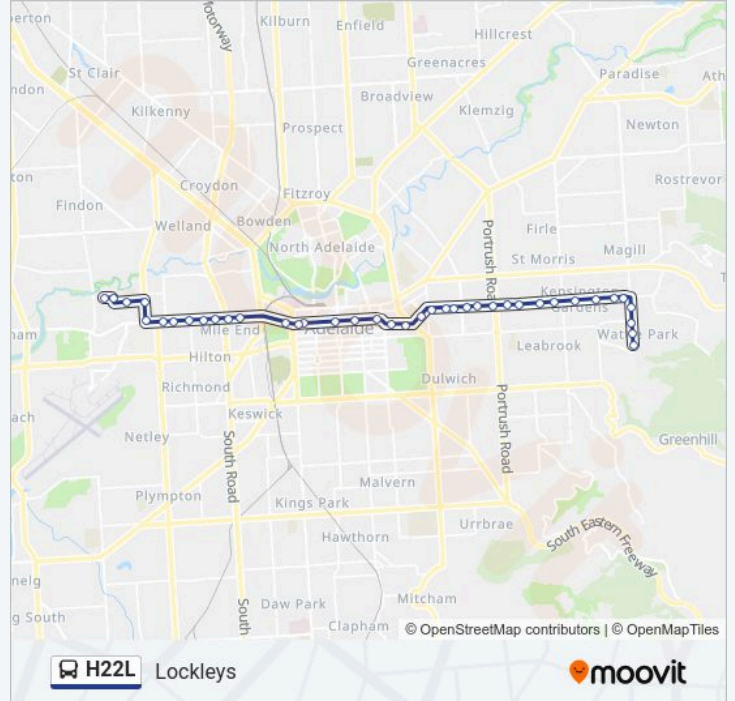

Direction: Lockleys

Stops: 39

Trip Duration: 47 min

Line Summary:

Stop R1 Grenfell St - South side

Stop T1 Grenfell St - South side

Stop V2 Currie St - South side

Stop Y1 Currie St - South side

Stop Y2 Currie St - South side

Stop X1 Glover Ave - South side

Stop 2 Henley Beach Rd - South side

Stop 3 Henley Beach Rd - South side

Stop 4 Henley Beach Rd - South side

Stop 5 Henley Beach Rd - South side

Stop 6 Henley Beach Rd - South side

Stop 7 Henley Beach Rd - South side

Stop 8 Henley Beach Rd - South side

Stop 9A Holbrooks Rd - West side

Stop 10 Holbrooks Rd - West side

Stop 10A Garden Tce - South side

Stop 11 White Ave - West side

Stop 12 Pierson St - South side

H22L bus time schedules and route maps are available in an offline PDF at moovitapp.com. Use the Moovit App to see live bus times, train schedule or subway schedule, and step-by-step directions for all public transit in Adelaide.