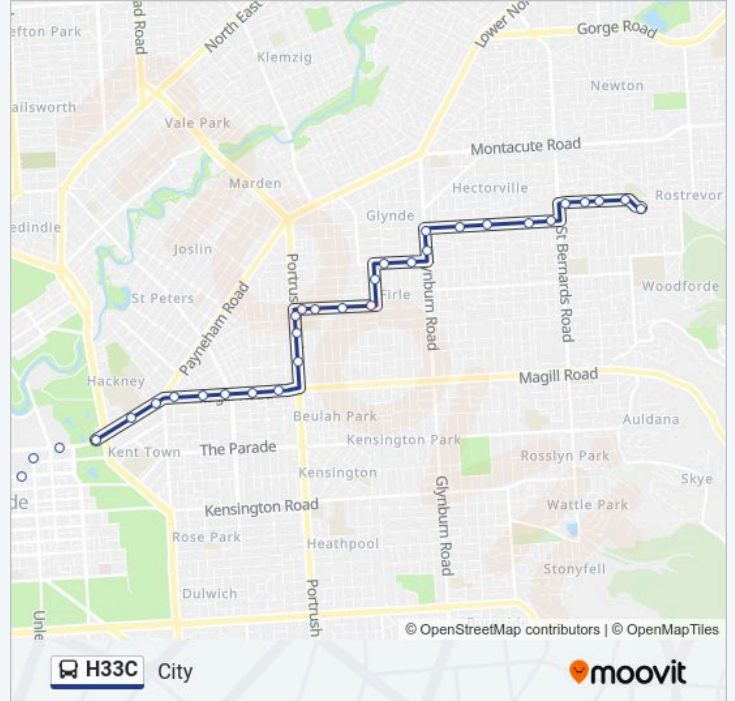

H33C bus Info

Direction: City

Stops: 34

Trip Duration: 33 min

Line Summary:

Stop 14 Gage St - East side

Stop 13 Coorara Ave - South side

Stop 12 Coorara Ave - South side

Stop 11 Coorara Ave - South side

Stop 10A Coorara Ave - South side

Stop 10 Portrush Rd - East side

Stop 9 Portrush Rd / Jones Ave - East side

Stop 8A Portrush Rd - East side

Stop 8 Magill Rd - South side

Stop 7 Magill Rd - South side

Stop 6 Magill Rd - South side

Stop 5 Magill Rd - South side

Stop 4 Magill Rd - South side

Stop 3 North Tce - South East side

Stop 2 North Tce - South East side

Stop 1 Botanic Rd - South East side

Stop R1 North Tce - South side

Stop B1 Pulteney St - East side

Stop T1 Grenfell St - South side

Stop V2 Currie St - South side

Stop W1 Currie St - South side

H33C bus time schedules and route maps are available in an offline PDF at moovitapp.com. Use the Moovit App to see live bus times, train schedule or subway schedule, and step-by-step directions for all public transit in Adelaide.