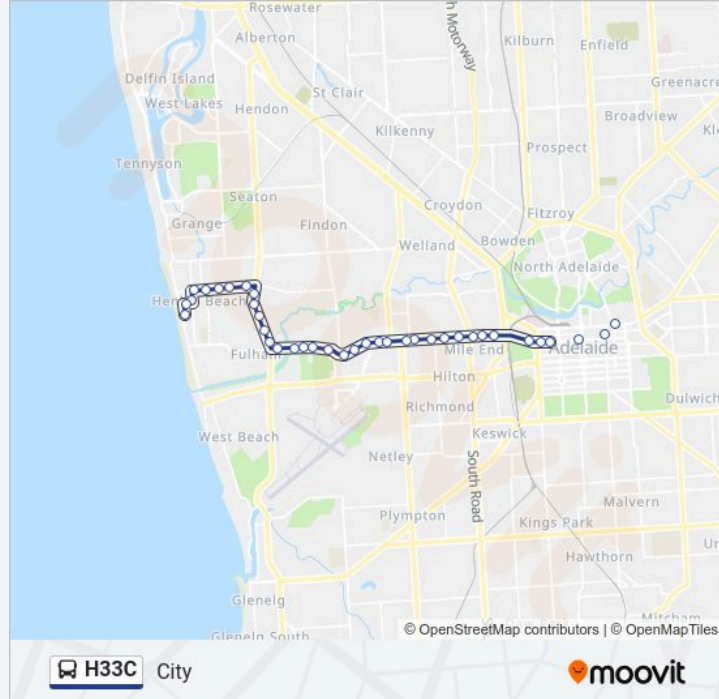

Direction: City

37 stops

[VIEW LINE SCHEDULE](#)

Stop 30 Military Rd / Main St - West side

Stop 28N North St - North side

Stop 29B East Tce - West side

Stop 29A Marlborough St - North side

Stop 29 Marlborough St - North side

Stop 1 Henley Beach Rd - North side

Stop A1 Glover Ave - North side

Stop B1 Currie St - North side

Stop B2 Currie St - North side

Stop E3 Currie St - North side

Stop X1 Pulteney St - West side

Stop I1 North Tce - North side

Direction: City

34 stops

[VIEW LINE SCHEDULE](#)

Stop 27 Maple Ave - South West side

Stop 26 Koonga Ave - South side

Stop 25 Koonga Ave - South side

Stop 24 Koonga Ave - South side

Stop 23 Koonga Ave - South side

H33C bus Info

Direction: City

Stops: 34

Trip Duration: 33 min

Line Summary:

Stop 14 Gage St - East side

Stop 13 Coorara Ave - South side

Stop 12 Coorara Ave - South side