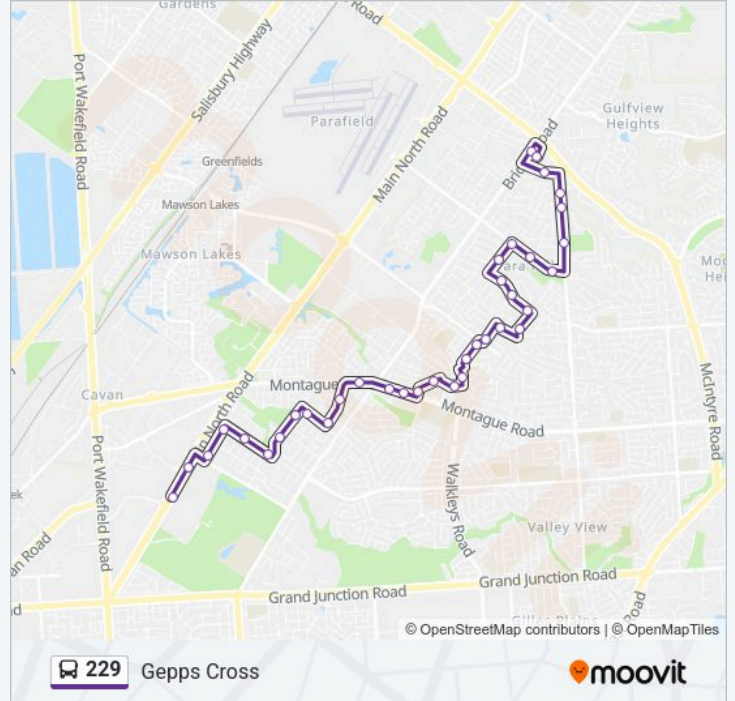

Direction: Para Hills

Stops: 33

Trip Duration: 25 min

Line Summary:

Stop 39E Williamson Rd - South West side

Stop 39F Williamson Rd - South West side

Stop 39G Williamson Rd - South side

Stop 40 Wilkinson Rd - West side

Stop 39G Williamson Rd - North side

Stop 39F Williamson Rd - North East side

Stop 39E Williamson Rd - North East side

Stop 39D Sleep Rd - South East side

Stop 39C Milne Rd - South side

Stop 39B Robert Ct - East side

229 bus Info

Direction: Gepps Cross

Stops: 36

Trip Duration: 25 min

Line Summary:

- Stop 39 Lamington St - East side
- Stop 38C Denning Ave - East side
- Stop 38B Baloo St - South side
- Stop 38A Sullivan Rd - South East side
- Stop 38 Sullivan Rd - East side
- Stop 37D Montague Rd - South side
- Stop 37C Montague Rd - South side
- Stop 37A Montague Rd - South side
- Stop 37 Muriel Dr - East side
- Stop 36A Muriel Dr - East side
- Stop 36 Barakoola St - South West side
- Stop 35A Quinlivan Rd - East side
- Stop 35 Quinlivan Rd - South East side
- Stop 34 Pratt Ave - South side
- Stop 33 Pratt Ave - South side
- Stop 32 Scott St - East side
- Stop 31 Scott St - East side
- Stop 30 Main North Rd - East side
- Stop 29 Main North Rd - East side