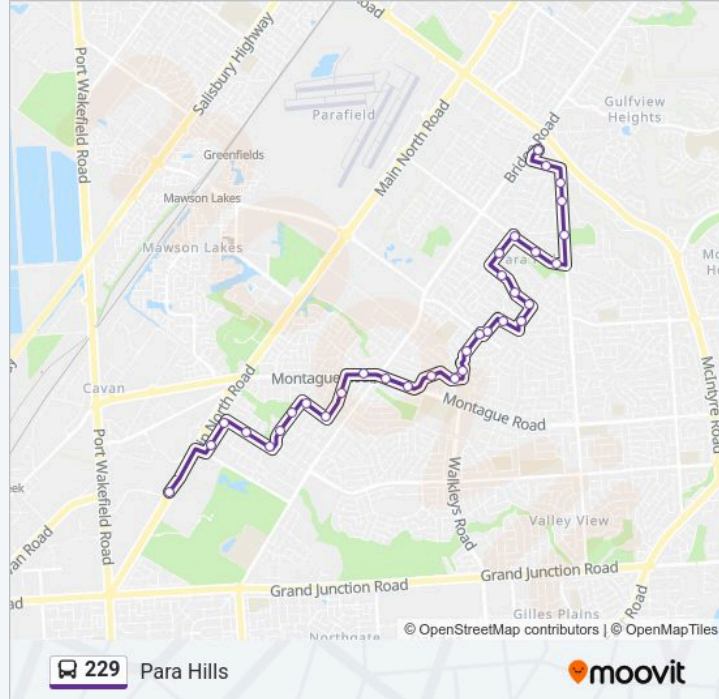

Direction: Para Hills

Stops: 33

Trip Duration: 25 min

Line Summary:

Stop 39E Williamson Rd - South West side

Stop 39F Williamson Rd - South West side

Stop 39G Williamson Rd - South side

Stop 40 Wilkinson Rd - West side

Stop 41 Kesters Rd - North East side

Stop 41A Kesters Rd - North East side

Stop 41B Kesters Rd - North East side

Stop 41C Nelson Rd - West side

Stop 41D Nelson Rd - West side

Stop 41E Nelson Rd - West side

Stop 42A Goodall Rd - South side

Stop 42B Kimba Rd - West side

Direction: Gepps Cross

36 stops

[VIEW LINE SCHEDULE](#)

Stop 42B Kimba Rd - West side

Stop 43 Bridge Rd - East side

Stop 42A Goodall Rd - North side

Stop 39G Williamson Rd - North side

Stop 39F Williamson Rd - North East side

Stop 39E Williamson Rd - North East side

Stop 39D Sleep Rd - South East side

Stop 39C Milne Rd - South side

Stop 39B Robert Ct - East side