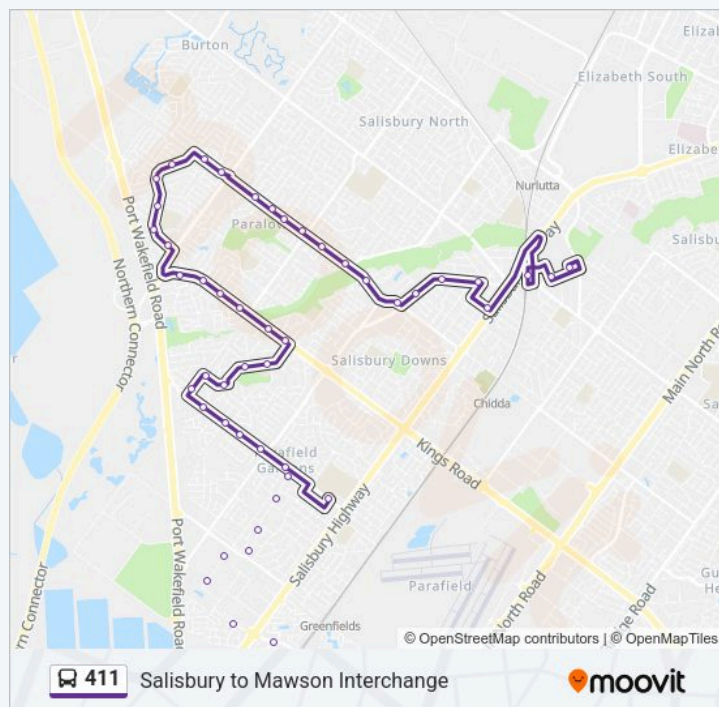

Stop 39B Jamison St - North East side

Stop 39C Andrew Smith Dr - North side

Stop 40P Andrew Smith Dr - North side

Stop 41P Kings Rd - South West side

Stop 42P Kings Rd - South West side

Stop 42 Kings Rd - South side

Stop 42A Kings Rd - South side

Stop 42B Kings Rd - South side

Stop 43 Kings Rd - South side

Stop 43A Liberator Dr - South West side

Stop 43B Liberator Dr - West side

Stop 43C Liberator Dr - West side

Stop 43D Liberator Dr - West side

Stop 44 Liberator Dr - North side

Friday

06:20-21:13

Saturday

07:13-18:13

Sunday

08:13-18:13

### 411 bus Info

**Direction:** Salisbury (Ann St)

**Stops:** 52

**Trip Duration:** 48 min

**Line Summary:**

Stop 67 Burton Rd - North East side

Stop 68 Burton Rd - North East side

Stop 44A Burton Rd - North East side