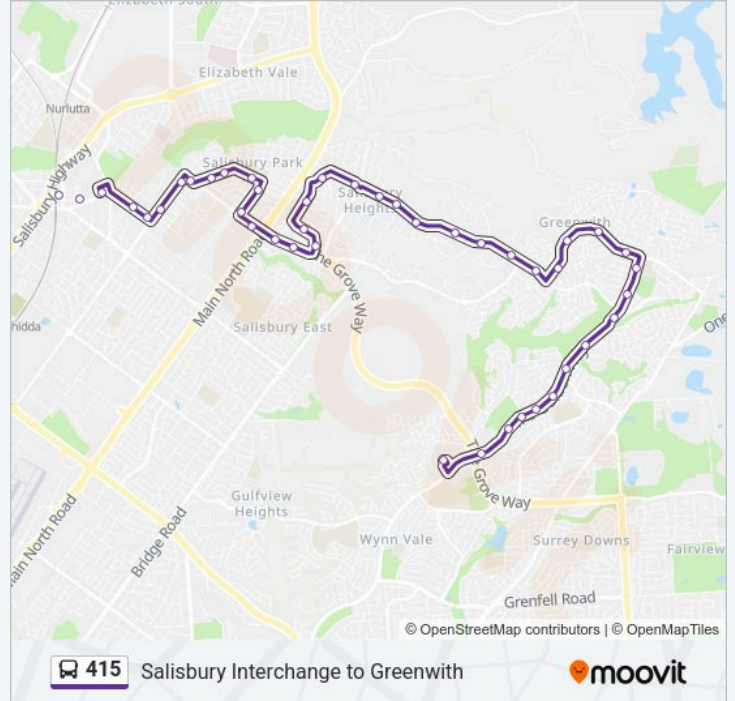

Stop 63A Target Hill Rd - South side

Stop 63 Target Hill Rd - South West side

Stop 62A Target Hill Rd - South side

Stop 62 Canterbury Dr - East side

Stop 61A Canterbury Dr - North side

Stop 61 Canterbury Dr - East side

Stop 60A The Grove Way - South side

Stop 60 The Grove Way - South side

Stop 59 Saints Rd - South West side

Stop 58A Carlingford Dr - West side

Stop 58 Carlingford Dr - North West side

Stop 57 Goddard Dr - South side

Stop 56A Goddard Dr - South side

Stop 56 Goddard Dr - South East side

Stop 55 Saints Rd - South side

Stop 54 Fenden Rd - South East side

Stop 53 Fenden Rd - South East side

Stop 52 Ponton St - South side

Stop 51 Ponton St - South Side

Stop 50/C Ann St - East side

Stop 49 Church St - West side

Zone E Salisbury Interchange - East Side

415 bus time schedules and route maps are available in an offline PDF at moovitapp.com. Use the Moovit App to see live bus times, train schedule or subway schedule, and step-by-step directions for all public transit in Adelaide.