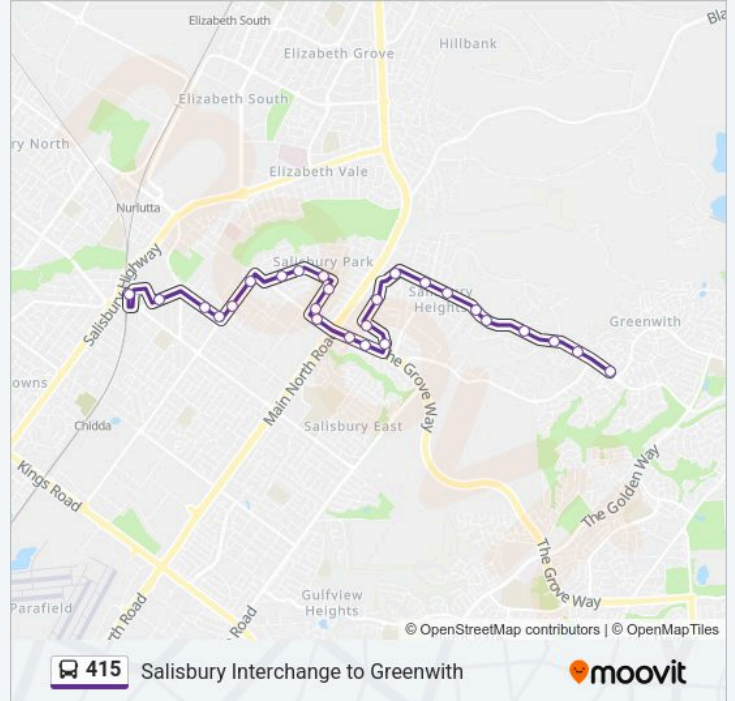

Stop 59 Saints Rd - North side

Stop 60 The Grove Way - North side

Stop 60A The Grove Way - North side

Stop 61 Canterbury Dr - West side

Stop 61A Canterbury Dr - South side

Stop 62 Canterbury Dr - West side

Stop 62A Target Hill Rd - North side

Stop 63 Target Hill Rd - North side

Stop 63A Target Hill Rd - North side

Stop 64 Target Hill Rd - North East side

415 bus Time Schedule

Greenwith Route Timetable:

Monday	06:39-19:10
Tuesday	06:39-19:10
Wednesday	06:39-19:10
Thursday	06:39-19:10
Friday	06:39-19:10
Saturday	07:35-19:23
Sunday	09:34-19:23

415 bus Info

Direction: Greenwith

Stops: 26

Trip Duration: 22 min

Line Summary:

Stop 64A Target Hill Rd - North East side

Stop 65 Target Hill Rd - North side

Stop 65A Target Hill Rd - North side

Stop 66 Target Hill Rd - North side

Stop 75 Target Hill Rd - North side

Direction: Salisbury

43 stops

[VIEW LINE SCHEDULE](#)

Zone C Golden Grove Interchange

Stop 64 The Golden Way - North side

Stop 65 The Golden Way - North West side