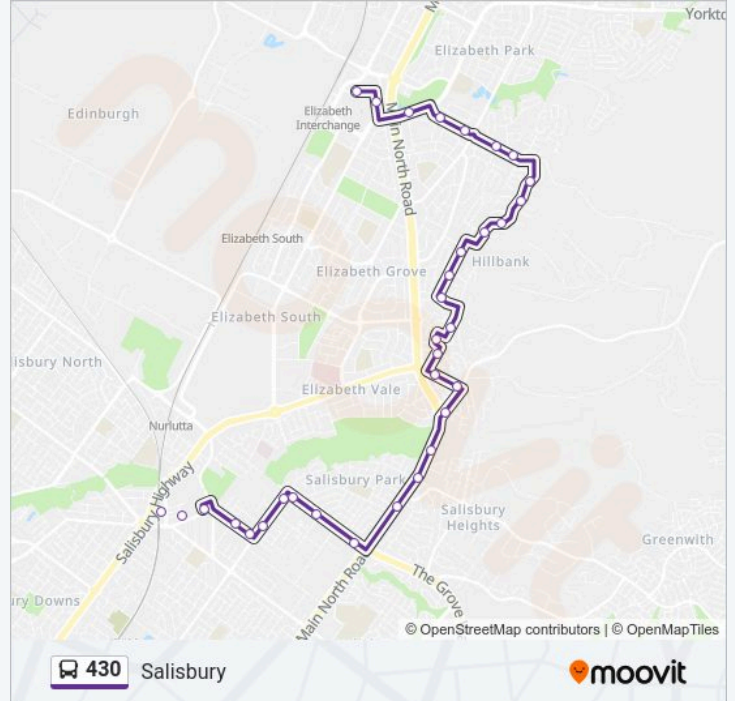

430 bus Info

Direction: Salisbury

Stops: 33

Trip Duration: 28 min

Line Summary:

- Stop 51 Main North Rd - South East side
- Stop 50 Main North Rd - South East side
- Stop 59 Saints Rd - South West side
- Stop 58 Saints Rd - South side
- Stop 55 Saints Rd - South side
- Stop 54 Fenden Rd - South East side
- Stop 53 Fenden Rd - South East side
- Stop 52 Ponton St - South side
- Stop 51 Ponton St - South Side
- Stop 50/C Ann St - East side
- Stop 49 Church St - West side
- Zone E Salisbury Interchange - East Side

Direction: Elizabeth

33 stops

[VIEW LINE SCHEDULE](#)

- Zone E Salisbury Interchange - East Side
- Stop 49 Wiltshire St - North side
- Stop 51 Ponton St - North Side
- Stop 52 Ponton St - North East side
- Stop 53 Fenden Rd - North West side
- Stop 54 Fenden Rd - North West side
- Stop 55 Saints Rd - North side
- Stop 58 Saints Rd - North East side
- Stop 59 Saints Rd - North side
- Stop 49 Main North Rd - North West side
- Stop 50 Main North Rd - North West side
- Stop 51 Main North Rd - North West side
- Stop 52 Main North Rd - North West side
- Stop 53 Black Top Rd - North side
- Stop 54 Bungarra St - South West side
- Stop 54A Bungarra St - South side
- Stop 54B Henryk Dr - West side

Direction: Elizabeth

Stops: 33

Trip Duration: 32 min

Line Summary:

- Stop 55 Menka St - South side
- Stop 56 Christine Ave - North West side
- Stop 57 Bogan Rd - South side
- Stop 58 Blackburn Rd - North West side
- Stop 58A Blackburn Rd - North West side
- Stop 59 Highfield Dr - West side
- Stop 59A Highfield Dr - North side
- Stop 60 Highfield Dr - West side
- Stop 61 Highfield Dr - West side
- Stop 62 Kinkaid Rd - South side
- Stop 62A Kinkaid Rd - South side
- Stop 63 Kinkaid Rd - South West side
- Stop 64 Kinkaid Rd - South West side
- Stop 64A Yorktown Rd - South side
- Stop 64B Playford Blvd - West side
- Zone E Elizabeth City Centre - South side