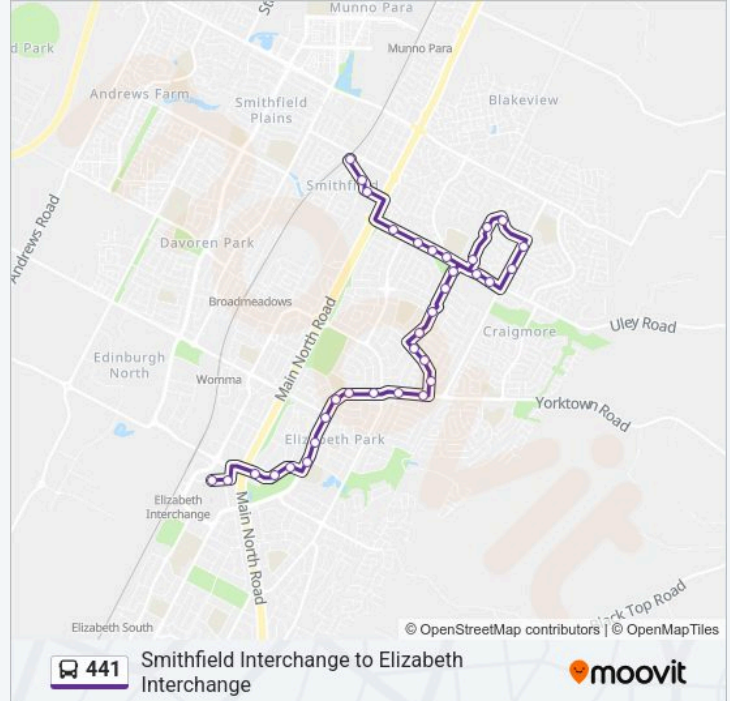

Zone B Smithfield Interchange

Direction: Elizabeth

34 stops

[VIEW LINE SCHEDULE](#)

Zone B Smithfield Interchange

Stop 80M Warooka Dr - North East side

Zone B Munno Para Centre Interchange

Stop 78 Uley Rd - North East side

Stop 77F Uley Rd - North side

Stop 77E Uley Rd - North side

Stop 77D Uley Rd - North East side

Stop 77C Jacaranda Dr - West side

Stop 77B California Ave - West side

Stop 77A Zurich Rd - East side

Stop 77 Adams Rd - East side

Elizabeth Route Timetable:

Monday	05:57-20:19
Tuesday	05:57-20:19
Wednesday	05:57-20:19
Thursday	05:57-20:19
Friday	05:57-20:19
Saturday	06:52-20:19
Sunday	09:16-19:19

441 bus Info

Direction: Elizabeth

Stops: 34

Trip Duration: 28 min

Line Summary:

- Stop 76 Hanson Rd - South East side
- Stop 75 Campbell Rd - North East side
- Stop 74 Campbell Rd - North East side
- Stop 73A Campbell Rd - North East side
- Stop 73 Yorktown Rd - South East side
- Stop 72 Yorktown Rd - South East side
- Stop 71 Yorktown Rd - South side
- Stop 70 Yorktown Rd - South side
- Stop 69 Yorktown Rd - South East side
- Stop 68 Yorktown Rd - East side
- Stop 67 Yorktown Rd - East side
- Stop 66 Yorktown Rd - East side
- Stop 65C Ifould Rd - South side
- Stop 65B Ifould Rd - South side
- Stop 65A Ifould Rd - South West side
- Stop 65A Oxenham Dr - South side
- Zone E Elizabeth City Centre - South side