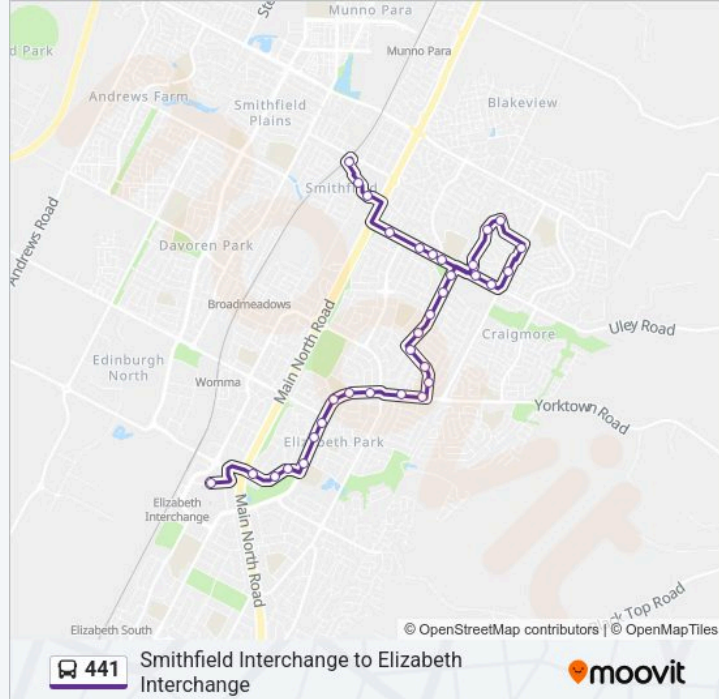

441 bus Info**Direction:** Smithfield**Stops:** 33**Trip Duration:** 26 min**Line Summary:**

Stop 76F Adams Rd - West side

Stop 77 Adams Rd - West side

Stop 77A Zurich Rd - West side

Stop 77B California Ave - East side

Stop 77C Jacaranda Dr - East side

Stop 77D Uley Rd - South West side

Stop 77E Uley Rd - South side

Stop 77F Uley Rd - South Side

Stop 78 Uley Rd - South West side

Zone C Munno Para Centre Interchange

Stop 80M Warooka Dr - South West side

Zone B Smithfield Interchange

Direction: Elizabeth

34 stops

[VIEW LINE SCHEDULE](#)

Zone B Smithfield Interchange

Stop 80M Warooka Dr - North East side

Zone B Munno Para Centre Interchange

Stop 78 Uley Rd - North East side

Stop 77F Uley Rd - North side

Stop 77E Uley Rd - North side

Stop 77D Uley Rd - North East side

Stop 77C Jacaranda Dr - West side

Stop 77B California Ave - West side

Stop 77A Zurich Rd - East side

Stop 77 Adams Rd - East side