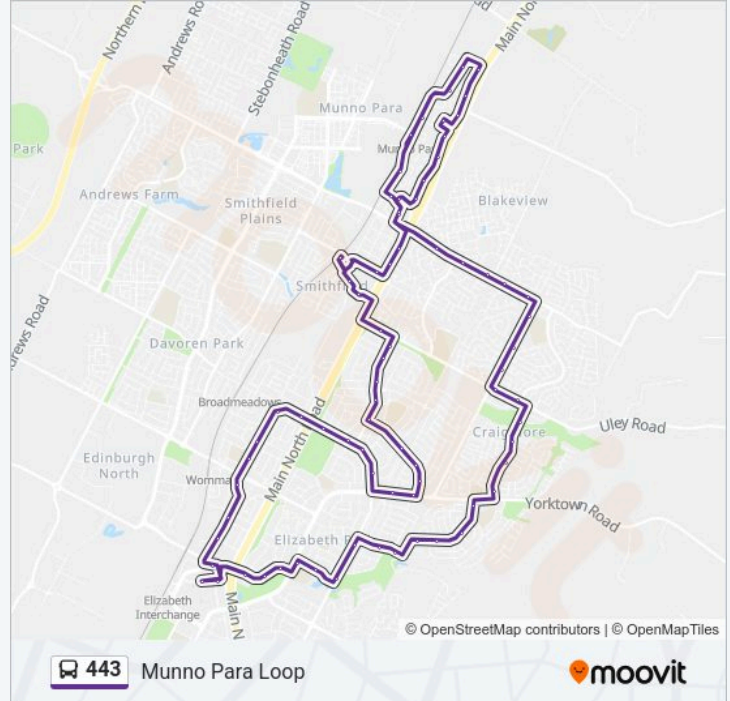

Munno Para Loop Route Timetable:

Monday	21:30
Tuesday	21:30
Wednesday	21:30
Thursday	21:30
Friday	21:30
Saturday	21:30
Sunday	19:30-21:30

443 bus Info

Direction: Munno Para Loop

Stops: 76

Trip Duration: 53 min

Line Summary:

- Stop 76 Hamblynn Rd - North West side
- Stop 77 Hamblynn Rd - North West side
- Stop 78 Uley Rd - South West side
- Zone C Munno Para Centre Interchange
- Stop 80M Warooka Dr - South West side
- Zone A Smithfield Interchange
- Stop 81A Anderson Walk - North side
- Stop 81B Main North Rd - West side
- Stop 81C Main North Rd - West side
- Stop 82 Mingari St - West side
- Stop 83 Maltarra Rd - West side
- Stop 84 Maltarra Rd - West side
- Stop 85 Maltarra Rd - West side
- Stop 86 Maltarra Rd - West side
- Stop 87 Maltarra Rd - West side
- Stop 88 Noora Cres - West side
- Stop 89 Carcoola Rd - West side
- Stop 90 Carcoola Rd - West side
- Stop 91 Carcoola Rd - West side
- Stop 92 Alawoona Rd - East side
- Stop 93 Alawoona Rd - East side
- Stop 94 Alawoona Rd - East side
- Stop 94 Munno Para Station
- Stop 96 Alawoona Rd - South East side
- Stop 97 Myall Ave - North side
- Stop 82 Mingari St - East side
- Stop 89 Craigmore Rd - North side
- Stop 88 Craigmore Rd - North side
- Stop 87 Craigmore Rd - North side
- Stop 86 Craigmore Rd - North side
- Stop 85 Craigmore Rd - North side
- Stop 84 Adams Rd - East side

Stop 77 Adams Rd - East side

Stop 76F Adams Rd - East side

Stop 79B Uley Rd - North side

Stop 79A Uley Rd - North side

Stop 79 Blair Park Dr - East side

Stop 78 Blair Park Dr - East side

Stop 77 Blair Park Dr - South East side

Stop 76 Blair Park Dr - East side

Stop 75 Turner Dr - East side

Stop 74 Turner Dr - South East side

Stop 73 Turner Dr - South side

Stop 72 Turner Dr - South side

Stop 71 Seaborough Rd - South side

Stop 70 Seaborough Rd - South side