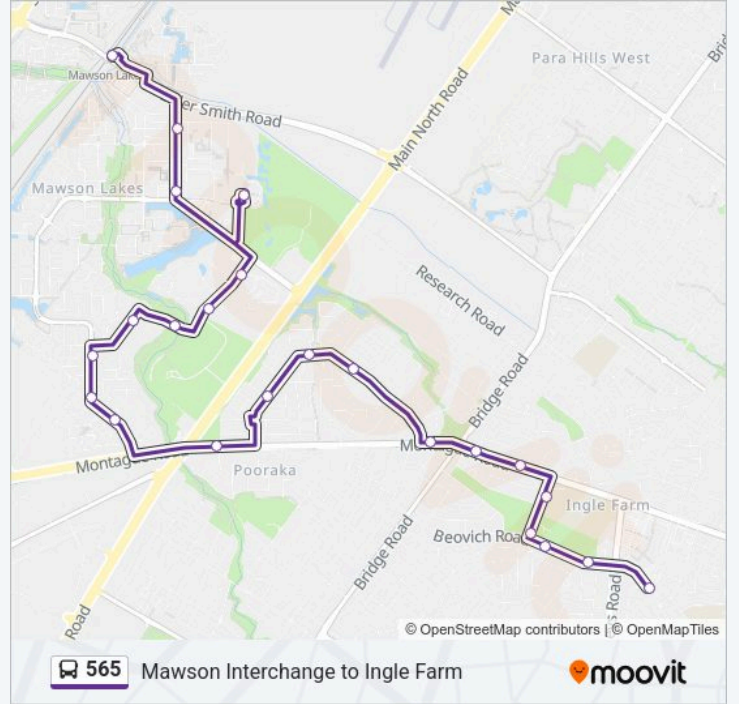

Stop 36D Belalie Rd - East side

Stop 36C Belalie Rd - East side

Stop 40A Beovich Rd - North side

Stop 41 Beovich Rd - North side

Stop 42 Beovich Rd - North side

565 bus time schedules and route maps are available in an offline PDF at moovitapp.com. Use the Moovit App to see live bus times, train schedule or subway schedule, and step-by-step directions for all public transit in Adelaide.

© 2025 Moovit - All Rights Reserved