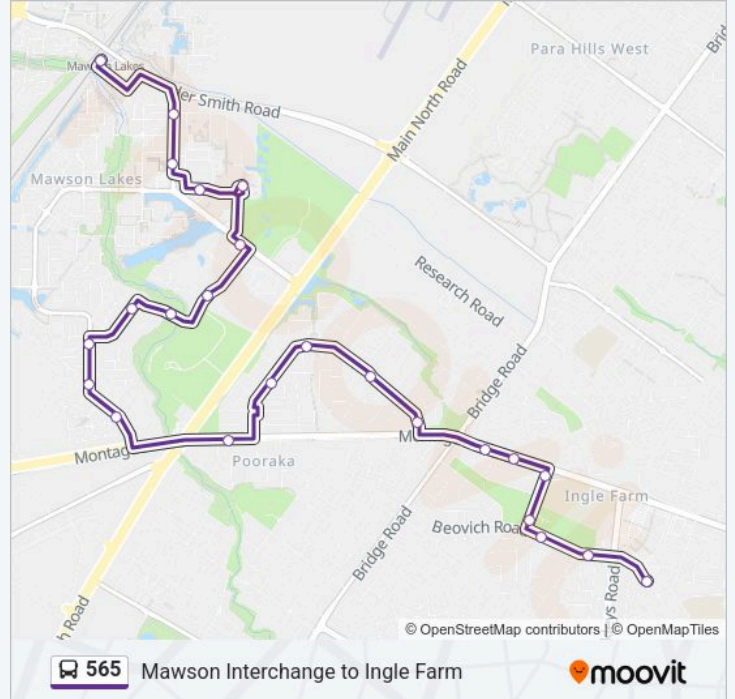

Use the Moovit App to find the closest 565 bus station near you and find out when is the next 565 bus arriving.

Direction: Mawson Lakes

24 stops

[VIEW LINE SCHEDULE](#)

Stop 42 Beovich Rd - South side
Stop 41 Beovich Rd - South side
Stop 40A Beovich Rd - South side
Stop 36C Belalie Rd - West side
Stop 36D Belalie Rd - West side
Stop 37D Montague Rd - South side
Stop 37C Montague Rd - South side
Stop 37A Henderson Ave - West side
Stop 37B Henderson Ave - South West side
Stop 38 Henderson Ave - South side
Stop 38A Henderson Ave - East side
Stop 39 Montague Rd - South side
Stop 33A Mawson Lakes Blvd - South West side
Stop 33B Mawson Lakes Blvd - West side
Stop 33C Mawson Lakes Blvd - West side
Stop 33D Park Way - North West side
Stop 33E Park Way - North side
Stop 33F Park Way - North West side
Stop 34C Mawson Lakes Blvd - South side
Stop 34B UniSA Mawson Lakes
Stop 34A University Blvd - South side

Zone A Main St - West side

Stop 34L Main St - West side

Zone D Mawson Interchange

Direction: Ingle Farm

23 stops

[VIEW LINE SCHEDULE](#)

Zone A Mawson Interchange

Stop 34L Main St - East side

Zone C Main St - East side

Stop 34B UniSA Mawson Lakes

Stop 33G Park Way - South East side

Stop 33F Park Way - South East side

Stop 33E Park Way - South side

Stop 33D Park Way - South East side

Stop 33C Mawson Lakes Blvd - East side

565 bus Info

Direction: Ingle Farm

Stops: 23

Trip Duration: 24 min

Line Summary:

Stop 36D Belalie Rd - East side

Stop 36C Belalie Rd - East side

Stop 40A Beovich Rd - North side