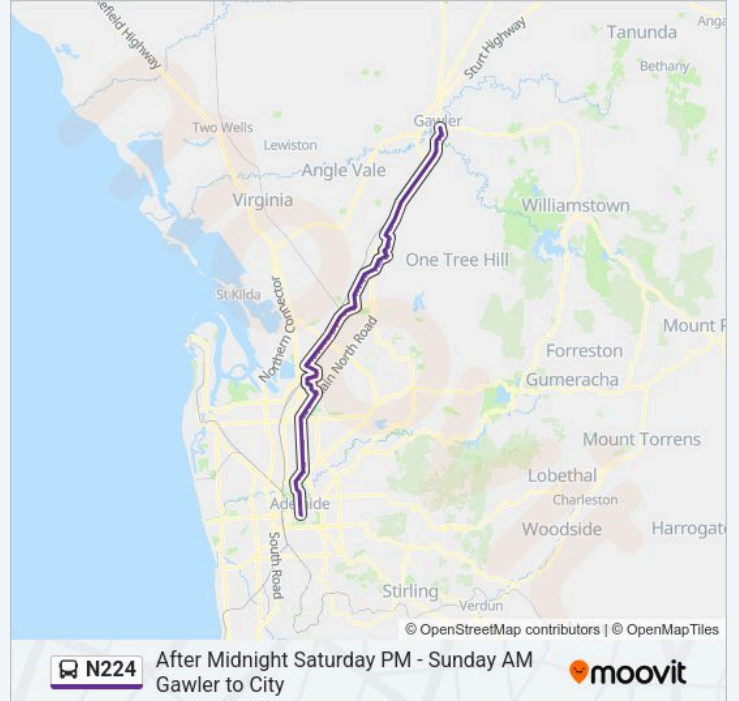

Stop 55A Philip Hwy - East side

Stop 53A John Rice Ave - South side

Stop OTR John Rice Ave - South East side

Stop 50 Salisbury Hwy - South East side

Stop 46 Salisbury Hwy - East side

Stop 45 Salisbury Hwy - East side

Stop 38 Salisbury Hwy - South East side

Stop 37 Salisbury Hwy - South East side

Stop 36 Salisbury Hwy - South East side

Stop 35 Salisbury Hwy - South East side

Stop 34R Salisbury Hwy - South East side

Stop 34U Salisbury Hwy - East side

Stop 34Q Salisbury Hwy - East side

Stop 34P Elder Smith Rd - North side

Stop 34L Main St - East side

Zone B Mawson Central Interchange - South side

Stop 33F Mawson Lakes Blvd - South side

Stop 33E Mawson Lakes Blvd - East side