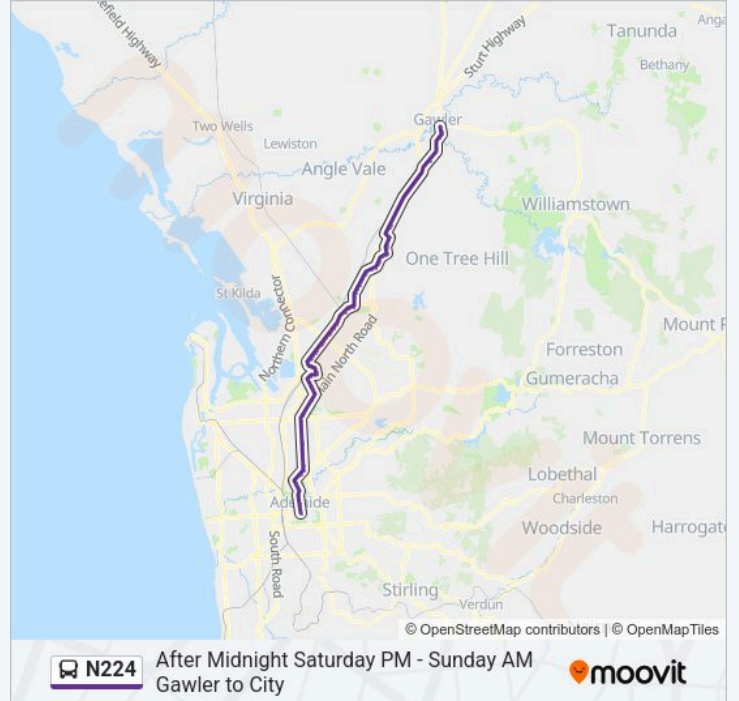

- Stop 19 Main North Rd - West side
- Stop 20 Main North Rd - West side
- Stop 21 Main North Rd - West side
- Stop 22 Main North Rd - West side
- Stop 23 Main North Rd - West side
- Stop 25 / Zone A Main North Rd - West side
- Stop 26 Main North Rd - West side
- Stop 27 Main North Rd - West side
- Stop 28 Main North Rd - West side
- Stop 29 Main North Rd - West side
- Stop 30 Main North Rd - West side
- Stop 31 Main North Rd - West side
- Stop 32 Main North Rd - West side
- Stop 33A Mawson Lakes Blvd - South West side
- Stop 33B Mawson Lakes Blvd - West side
- Stop 33C Mawson Lakes Blvd - West side
- Stop 33D Mawson Lakes Blvd - South side
- Stop 33E Mawson Lakes Blvd - West side
- Stop 33F Mawson Lakes Blvd - North side
- Zone A Main St - West side
- Stop 34L Main St - West side
- Stop 34P Elder Smith Rd - South side
- Stop 34Q Salisbury Hwy - North West side
- Stop 34U Salisbury Hwy - West side
- Stop 34R Salisbury Hwy - North West side
- Stop 35 Salisbury Hwy - North West side
- Stop 36 Salisbury Hwy - North West side
- Stop 37 Salisbury Hwy - North West side
- Stop 38 Salisbury Hwy - North West side
- Stop 39 Salisbury Hwy - West side
- Stop 40 Salisbury Hwy - West side
- Stop 41 Salisbury Hwy - West side