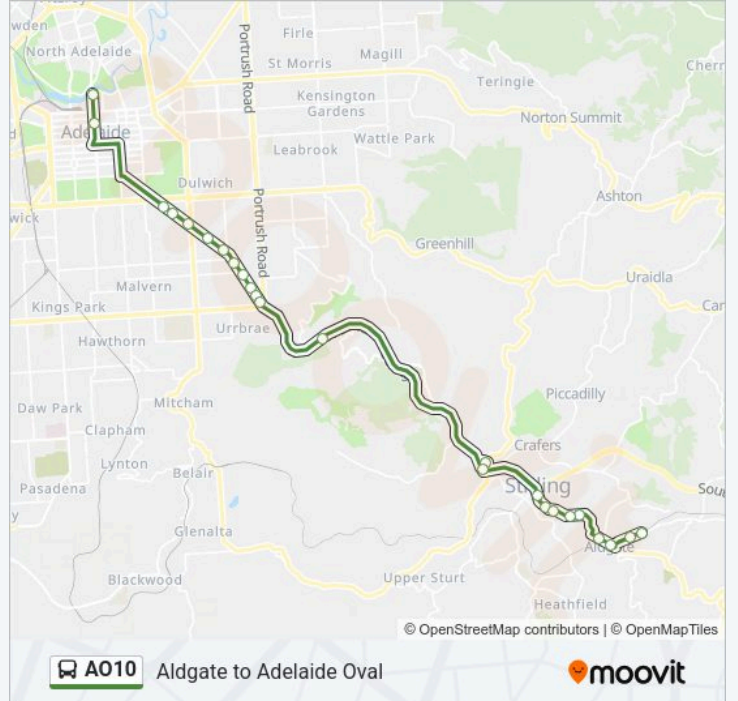

Use the Moovit App to find the closest A010 bus station near you and find out when is the next A010 bus arriving.

**Direction: Aldgate**

24 stops

[VIEW LINE SCHEDULE](#)

Stop A010 Sir Edwin Smith Ave - South East side

**A010 bus Info**

**Direction:** Aldgate

**Stops:** 24

**Trip Duration:** 42 min

**Line Summary:**

Stop 42 Mt Barker Rd - North side

Stop 43 Mt Barker Rd - North West side

Stop 44 Mt Barker Rd - North side

**A010 bus Info**

**Direction:** Adelaide Oval

**Stops:** 24

**Trip Duration:** 54 min

**Line Summary:**

Stop 6 Glen Osmond Rd - South West side

Stop 5 Glen Osmond Rd - South side

Stop 3 Glen Osmond Rd - South West side

Stop 1 Glen Osmond Rd - South West side

Stop X1 King William St - West side

Stop Z4 King William Rd - West side

A010 bus time schedules and route maps are available in an offline PDF at [moovitapp.com](https://moovitapp.com). Use the Moovit App to see live bus times, train schedule or subway schedule, and step-by-step directions for all public transit in Adelaide.