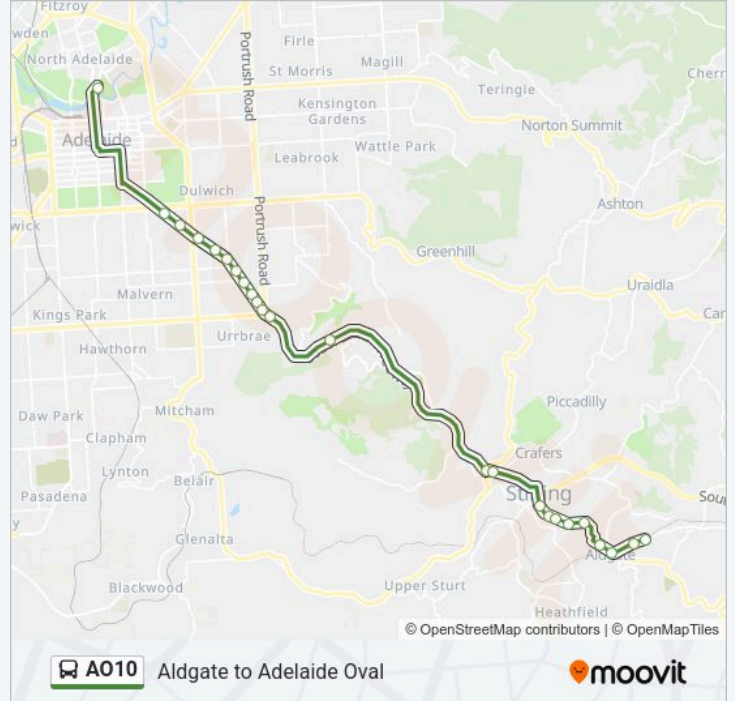

Use the Moovit App to find the closest A010 bus station near you and find out when is the next A010 bus arriving.

**Direction: Aldgate**

24 stops

[VIEW LINE SCHEDULE](#)

Stop A010 Sir Edwin Smith Ave - South East side

**A010 bus Info**

**Direction:** Aldgate

**Stops:** 24

**Trip Duration:** 42 min

**Line Summary:**

Stop 42 Mt Barker Rd - North side

Stop 43 Mt Barker Rd - North West side

Stop 44 Mt Barker Rd - North side

**Direction: Adelaide Oval**

24 stops

[VIEW LINE SCHEDULE](#)

Stop 44 Mt Barker Rd - South side

Stop 43 Mt Barker Rd - South East side

Stop 42 Mt Barker Rd - South side

Stop 41 Mt Barker Rd - South side

Stop 40 Mt Barker Rd - South side

**A010 bus Info**

**Direction:** Adelaide Oval

**Stops:** 24

**Trip Duration:** 54 min

**Line Summary:**

Stop 6 Glen Osmond Rd - South West side

Stop 5 Glen Osmond Rd - South side

Stop 3 Glen Osmond Rd - South West side