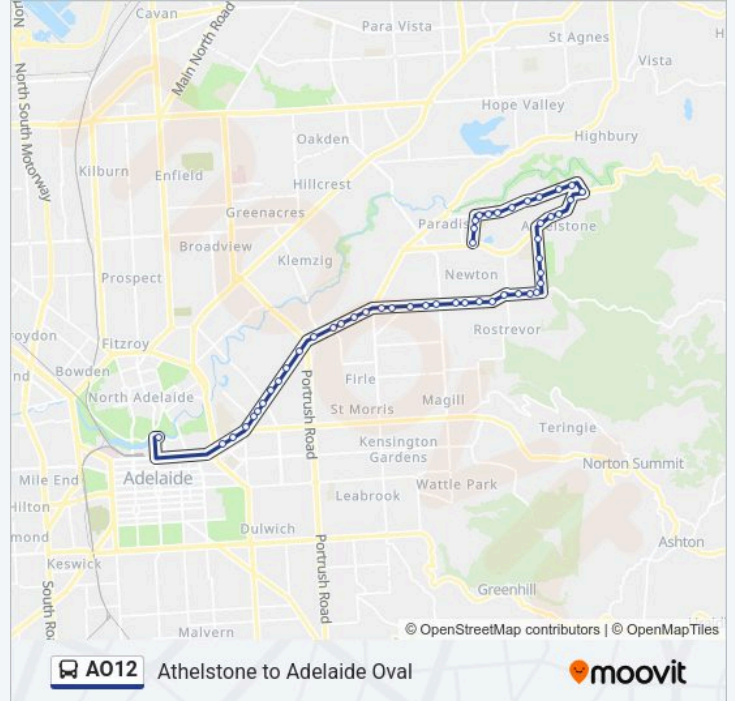

A012 bus Info

Direction: Athelstone

Stops: 49

Trip Duration: 42 min

Line Summary:

- Stop 23 Montacute Rd - North side
- Stop 23A Montacute Rd - North side
- Stop 24 Montacute Rd - North side
- Stop 25 Montacute Rd - North side
- Stop 26 Montacute Rd - North side
- Stop 27 Montacute Rd - North side
- Stop 28 Montacute Rd - North side
- Stop 29 Montacute Rd - North side
- Stop 30 Maryvale Rd - West side
- Stop 31 Maryvale Rd - West side
- Stop 32 Maryvale Rd - West side
- Stop 33M Maryvale Rd - West side
- Stop 34 Gorge Rd - North West side
- Stop 35 Gorge Rd - North side
- Stop 36 Gorge Rd - North side
- Stop 37 Gorge Rd - West side
- Stop 38 Coulls Rd - West side
- Stop 39 Lower Athelstone Rd - South side
- Stop 40 Lower Athelstone Rd - South side
- Stop 41 Lower Athelstone Rd - South side
- Stop 42 Lower Athelstone Rd - South side
- Stop 43 George St - South side
- Stop 44 George St - South East side
- Stop 45 George St - South East side
- Stop 46 George St - South side
- Stop 47 Silkes Rd - East side
- Stop 48 Silkes Rd - East side
- Stop 49 Silkes Rd - East side