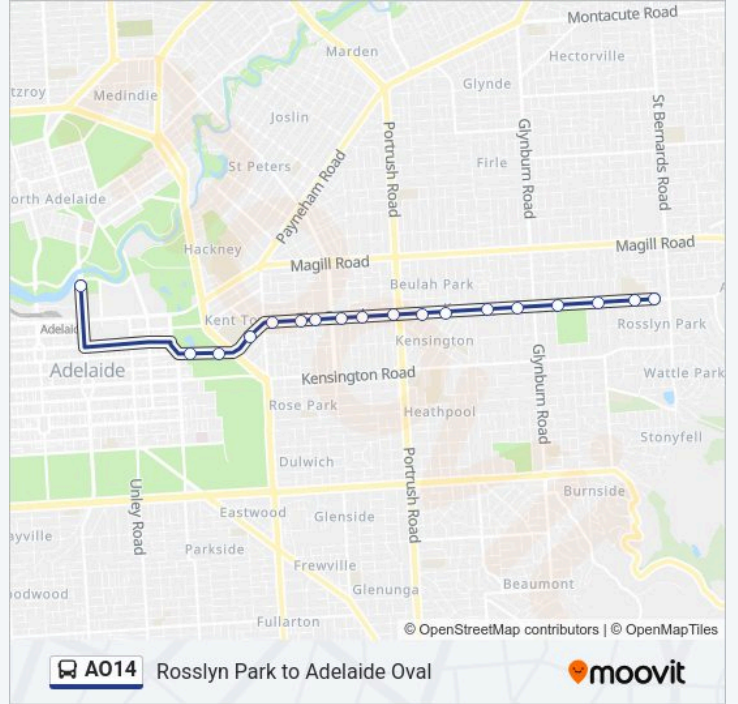

Use the Moovit App to find the closest A014 bus station near you and find out when is the next A014 bus arriving.

Direction: Rossllyn Park

18 stops

[VIEW LINE SCHEDULE](#)

Stop A014 Victoria Dr - North side

A014 bus Info

Direction: Rossllyn Park

Stops: 18

Trip Duration: 27 min

Line Summary:

Direction: Adelaide Oval

18 stops

[VIEW LINE SCHEDULE](#)

A014 bus Time Schedule

Adelaide Oval Route Timetable:

Monday	Not Operational
Tuesday	Not Operational
Wednesday	Not Operational
Thursday	Not Operational
Friday	Not Operational
Saturday	14:03-14:33
Sunday	10:03-11:03

A014 bus Info

Direction: Adelaide Oval

Stops: 18

Trip Duration: 37 min

Line Summary:

A014 bus time schedules and route maps are available in an offline PDF at moovitapp.com. Use the Moovit App to see live bus times, train schedule or subway schedule, and step-by-step directions for all public transit in Adelaide.