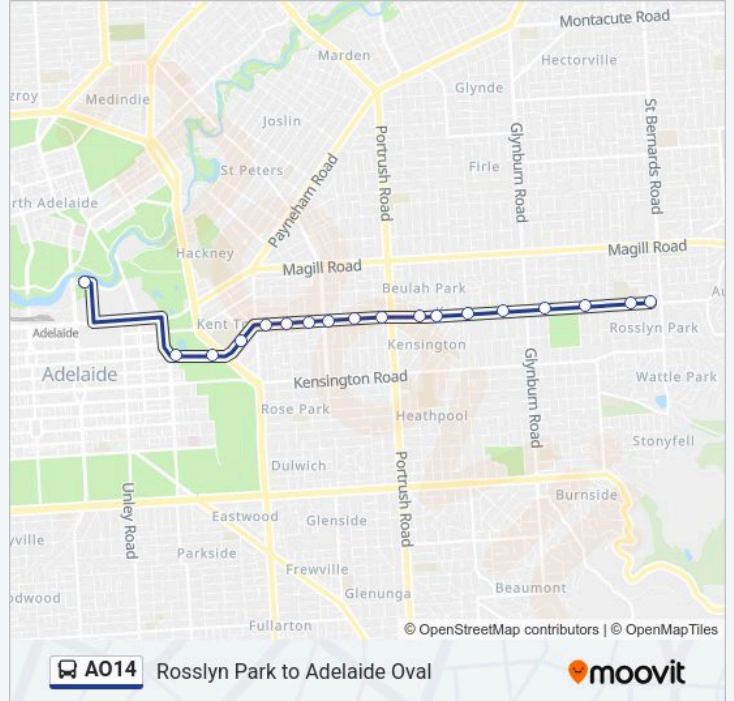

Use the Moovit App to find the closest A014 bus station near you and find out when is the next A014 bus arriving.

Direction: Rossllyn Park

18 stops

[VIEW LINE SCHEDULE](#)

Stop A014 Victoria Dr - North side

Stop 1 Bartels Rd - North side

Stop 2 Bartels Rd - North side

Stop 3 Flinders St - North West side

Stop 5 The Parade - North side

Stop 6 The Parade - North side

Stop 7 The Parade - North side

Stop 8 The Parade - North side

Stop 16 The Parade - North side

Stop 17 The Parade - North side

Stop 18 The Parade - North side

A014 bus Time Schedule

Rossllyn Park Route Timetable:

Monday	Not Operational
Tuesday	Not Operational
Wednesday	Not Operational
Thursday	Not Operational
Friday	Not Operational
Saturday	18:35-19:00
Sunday	14:55-15:30

A014 bus Info

Direction: Rossllyn Park

Stops: 18

Trip Duration: 27 min

Line Summary:

Direction: Adelaide Oval

18 stops

[VIEW LINE SCHEDULE](#)