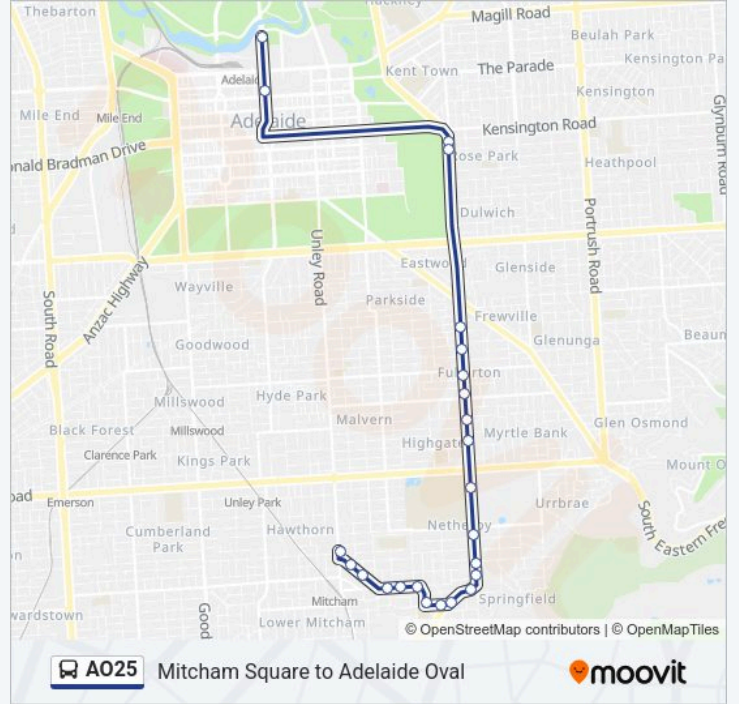

#### A025 bus Info

**Direction:** Mitcham Square

**Stops:** 23

**Trip Duration:** 33 min

**Line Summary:**

Stop 23 Princes Rd - South side

Stop 12 Belair Rd - West side

**Direction: Adelaide Oval**

Stop 18 Welbourne St - East side

Stop 17 Albert St - North side

Stop 16B Taylors Rd - North side

Stop 16A Maitland St - North side

Stop 16 Fullarton Rd - West side

Stop 15 Fullarton Rd - West side

Stop 14 Fullarton Rd - West side

Monday	Not Operational
Tuesday	Not Operational
Wednesday	Not Operational
Thursday	Not Operational
Friday	Not Operational
Saturday	13:55-14:25
Sunday	10:25-10:55

**A025 bus Info**

**Direction:** Adelaide Oval

**Stops:** 24

**Trip Duration:** 45 min

**Line Summary:**

- Stop 7 Fullarton Rd - West side
- Stop 6 Fullarton Rd - West side
- Stop 1A Fullarton Rd - West side
- Stop 1 Fullarton Rd - West side
- Stop X2 King William St - West side
- Stop Z4 King William Rd - West side