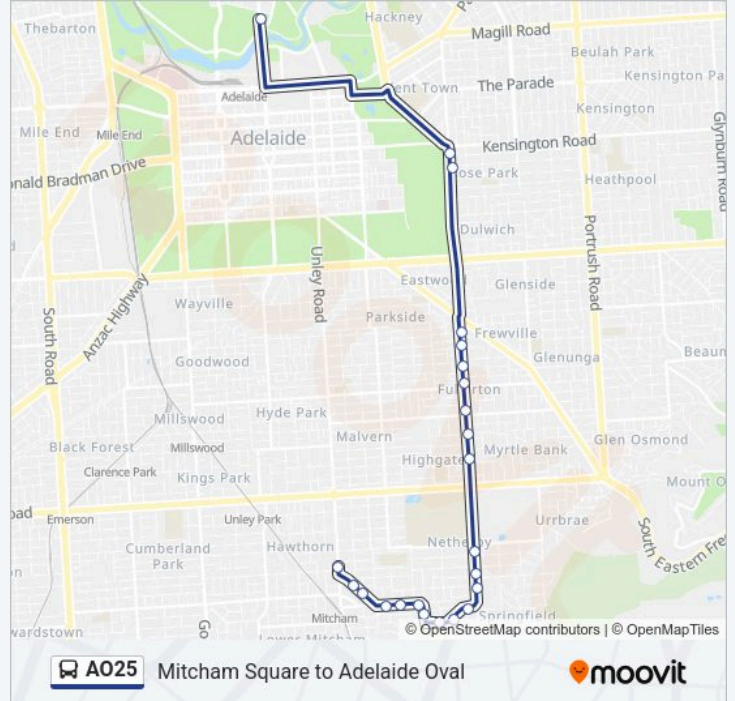

Stop 20 Princes Rd - South side

Stop 21 Princes Rd - South side

Stop 22 Princes Rd - South West side

#### A025 bus Info

**Direction:** Mitcham Square

**Stops:** 23

**Trip Duration:** 33 min

**Line Summary:**

Stop 23 Princes Rd - South side

Stop 12 Belair Rd - West side

**Direction: Adelaide Oval**

24 stops

[VIEW LINE SCHEDULE](#)

Stop 12 Belair Rd - East side

Stop 23 Princes Rd - North side

Stop 22 Princes Rd - North East side

Stop 21 Princes Rd - North side

Stop 20 Princes Rd - North side

Stop 19 Princes Rd - North side

**Stops:** 24

**Trip Duration:** 45 min

**Line Summary:**

- Stop 7 Fullarton Rd - West side
- Stop 6 Fullarton Rd - West side
- Stop 1A Fullarton Rd - West side
- Stop 1 Fullarton Rd - West side
- Stop X2 King William St - West side
- Stop Z4 King William Rd - West side