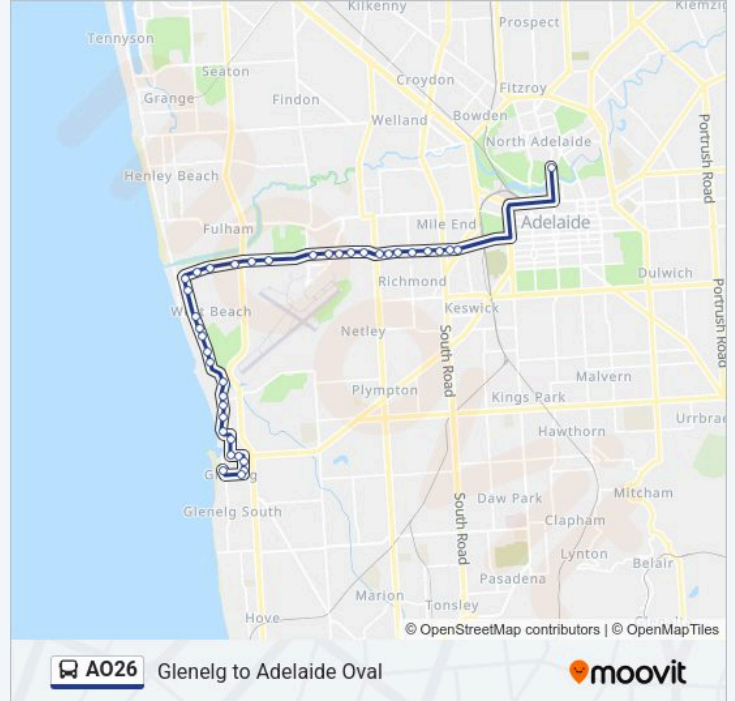

Stop 8A Sir Donald Bradman Dr - South side

Stop 9 Sir Donald Bradman Dr - South side

Stop 10A Sir Donald Bradman Dr - South side

Stop 11 Sir Donald Bradman Dr - South side

Stop 12 Sir Donald Bradman Dr - South side

Stop 12A Burbridge Rd - South side

Stop 12B Burbridge Rd - South side

Stop 12C Burbridge Rd - South side

Stop 13 Military Rd - East side

Stop 13A Military Rd - East side

**A026 bus Time Schedule**

Glenelg Route Timetable:

Monday	Not Operational
Tuesday	Not Operational
Wednesday	Not Operational
Thursday	Not Operational
Friday	Not Operational
Saturday	18:40-19:00
Sunday	14:55-15:25

**A026 bus Info**

**Direction:** Glenelg

**Stops:** 38

**Trip Duration:** 43 min

**Line Summary:**

- Stop 15A Military Rd - East side
- Stop 16 Military Rd - North East side
- Stop 16A Military Rd - East side
- Stop 16B Military Rd - East side
- Stop 17 Military Rd - East side
- Stop 17A Military Rd - East side
- Stop 17B Patawalonga Fr - East side
- Stop 18 Patawalonga Fr - East side
- Stop 18A Patawalonga Fr - East side
- Stop 18B Patawalonga Fr - East side
- Stop 19 Adelphi Tce - East side
- Stop 20 Adelphi Tce - East side
- Stop 21B Anzac Hwy - North side
- Stop 21B Gordon St - East side
- Stop 21C Gordon St - East side
- Stop 16/21D Jetty Rd
- Zone B Glenelg Interchange - West side