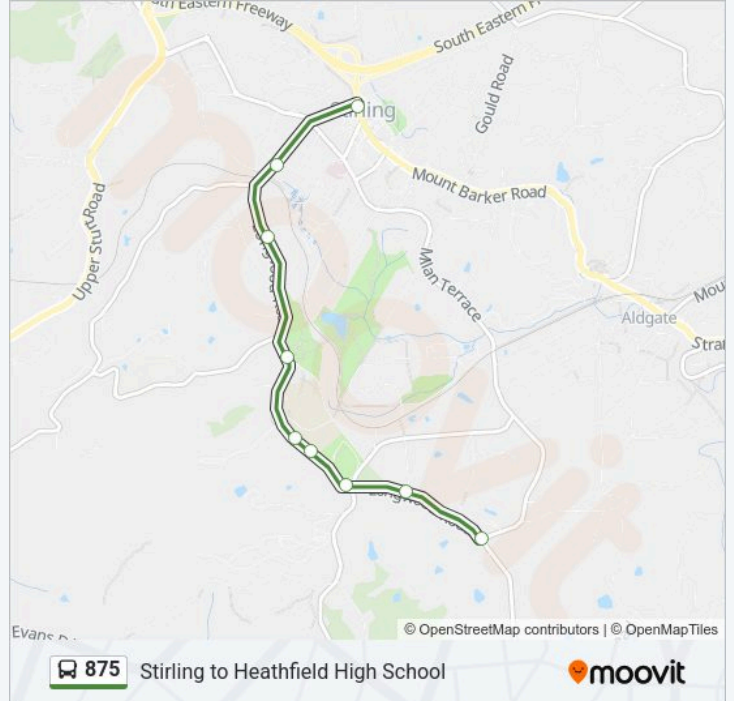

**Direction: Heathfield High and Primary Schools
(School Bus)**

9 stops

[VIEW LINE SCHEDULE](#)

Stop 36 / Zone B Mt Barker Rd - West side

Stop 36B Avenue Rd - South East side

Stop 36C Longwood Rd - North East side

Stop 37 Longwood Rd - East side

Stop 37A Longwood Rd - East side

Zone D Heathfield High School

Stop 38 Longwood Rd - North side

Stop 38A Longwood Rd - North side

Stop 39 Longwood Rd - North East side

875 bus Time Schedule

Heathfield High and Primary Schools (School Bus)

Route Timetable:

Monday	08:32
Tuesday	08:32
Wednesday	08:32
Thursday	08:32
Friday	08:32
Saturday	Not Operational
Sunday	Not Operational

875 bus Info**Direction:** Heathfield High and Primary Schools
(School Bus)**Stops:** 9**Trip Duration:** 8 min**Line Summary:**

Direction: Stirling (School Bus)

9 stops

[VIEW LINE SCHEDULE](#)

Zone B Heathfield High School

Stop 39 Longwood Rd - North East side

Stop 39A Cricklewood Rd - West side

Stop 39B Cricklewood Rd - West side

Stop 40 Cricklewood Rd - West side