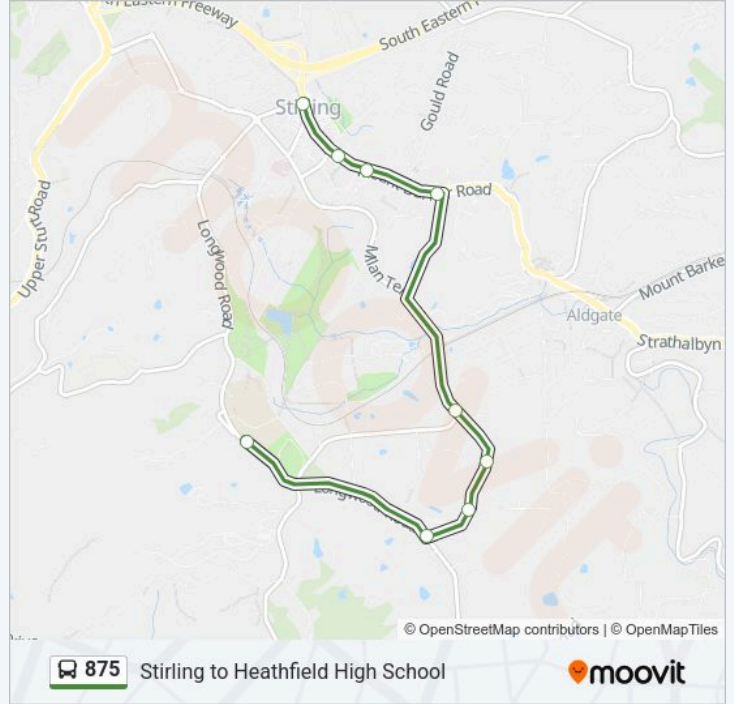

**Direction: Heathfield High and Primary Schools
(School Bus)**

9 stops

[VIEW LINE SCHEDULE](#)

Stop 36 / Zone B Mt Barker Rd - West side

Stop 36B Avenue Rd - South East side

Stop 36C Longwood Rd - North East side

Direction: Stirling (School Bus)

9 stops

[VIEW LINE SCHEDULE](#)

Zone B Heathfield High School

Stop 39 Longwood Rd - North East side

Stop 39A Cricklewood Rd - West side

Stop 39B Cricklewood Rd - West side

Stop 40 Cricklewood Rd - West side

Stop 39 Mt Barker Rd - South side

Stop 38 Mt Barker Rd - South side

Stop 37 Mt Barker Rd - South side

Stop 36 / Zone B Mt Barker Rd - West side

875 bus Time Schedule

Stirling (School Bus) Route Timetable:

Monday	15:30
Tuesday	Not Operational
Wednesday	15:30
Thursday	15:30
Friday	15:30
Saturday	Not Operational
Sunday	Not Operational

875 bus Info

Direction: Stirling (School Bus)

Stops: 9

Trip Duration: 8 min

Line Summary:

875 bus time schedules and route maps are available in an offline PDF at moovitapp.com. Use the Moovit App to see live bus times, train schedule or subway schedule, and step-by-step directions for all public transit in Adelaide.