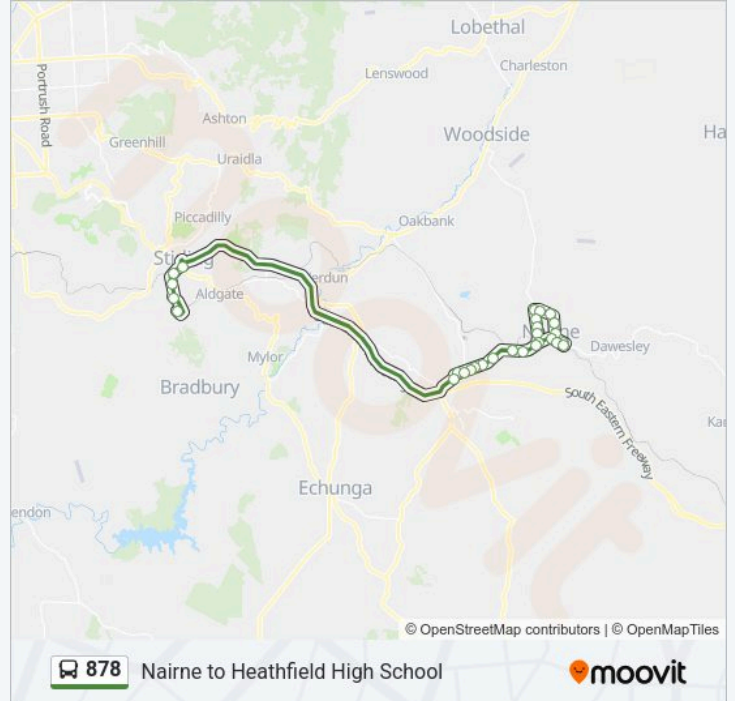

Direction: Nairne (School Bus)

28 stops

[VIEW LINE SCHEDULE](#)

- Zone D Heathfield High School
- Stop 37 Longwood Rd - South West side
- Stop 36C Longwood Rd - South West side
- Stop 36B Avenue Rd - North West side
- Stop 36A Avenue Rd - North side
- Stop 62N North Tce - West side
- Stop 63N North Tce - North West side
- Stop 64N North Tce - North side
- Stop 65 North Tce - North West side
- Stop 66 North Tce - North West side
- Stop 67 North Tce - North West side
- Stop 68 Princes Hwy - North side
- Stop 68A Princes Hwy - North side
- Stop 69 Princes Hwy - North side
- Stop 82 Woodside Rd - West side
- Stop 81A Woodside Rd - West side
- Stop 81 Woodside Rd - West side
- Stop 80 Woodside Rd - West side
- Stop 79 Woodside Rd - West side
- Stop 78 North Rd - North side
- Stop 77 North Rd - North side

878 bus Info

Direction: Nairne (School Bus)

Stops: 28

Trip Duration: 46 min

Line Summary:

Stop 76 North Rd - East side

Stop 75 North Rd - East side

Stop 74 North Rd - North side

Stop 73 Main Rd - South side

Stop 72 Main Rd - South side

Stop 71 Main Rd - South side

Stop 70 South Tce - South side

Direction: Heathfield High School (School Bus)

28 stops

[VIEW LINE SCHEDULE](#)

Stop 82 Woodside Rd - West side

Stop 81A Woodside Rd - West side

Stop 81 Woodside Rd - West side

Stop 80 Woodside Rd - West side

Stop 79 Woodside Rd - West side

Stop 78 North Rd - North side

Stop 77 North Rd - North side

Stop 76 North Rd - East side