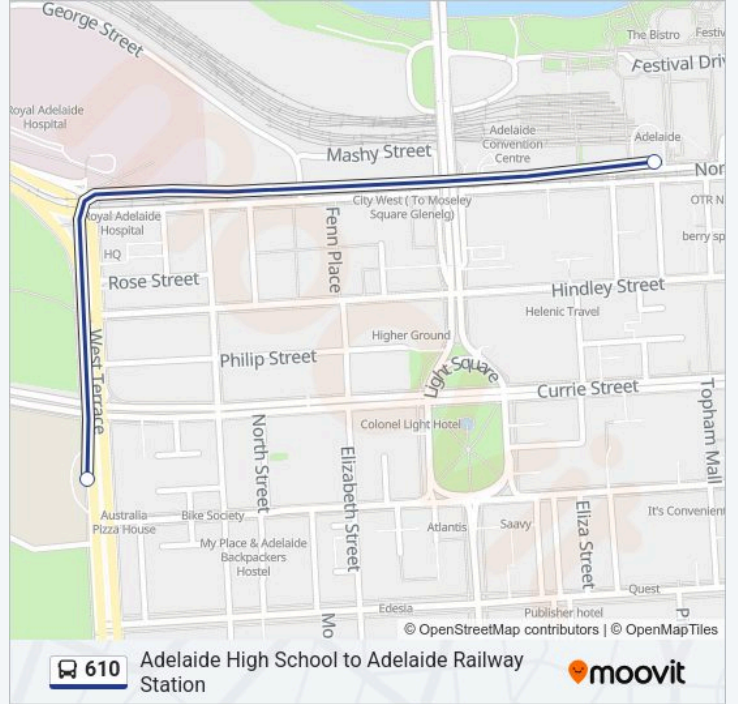

 **610 Line**

Adelaide High School to Adelaide Railway Station

Get The App

The 610 bus line Adelaide High School to Adelaide Railway Station has one route. For regular weekdays, their operation hours are:

(1) Adelaide Railway Station (School Bus): 15:00

Use the Moovit App to find the closest 610 bus station near you and find out when is the next 610 bus arriving.

Direction: Adelaide Railway Station (School Bus)

2 stops

[VIEW LINE SCHEDULE](#)

Stop School Adelaide High West Tce

Stop D North Tce - North side

610 bus Time Schedule

Adelaide Railway Station (School Bus) Route
Timetable:

Monday	15:00
Tuesday	15:00
Wednesday	14:50
Thursday	15:00
Friday	15:00
Saturday	Not Operational
Sunday	Not Operational

610 bus Info

Direction: Adelaide Railway Station (School Bus)

Stops: 2

Trip Duration: 8 min

Line Summary:

610 bus time schedules and route maps are available in an offline PDF at moovitapp.com. Use the Moovit App to see live bus times, train schedule or subway schedule, and step-by-step directions for all public transit in Adelaide.