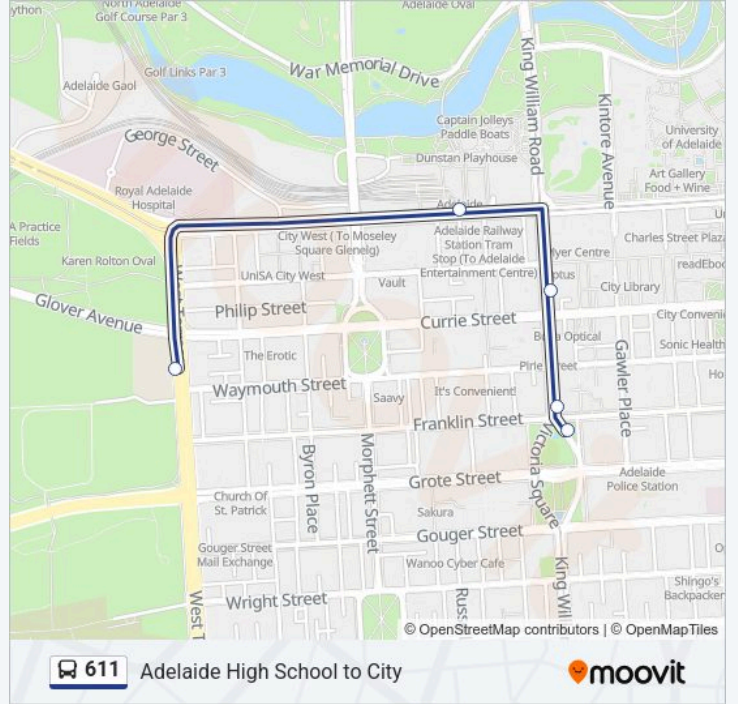

611 Line

Adelaide High School to City

Get The App

The 611 bus line Adelaide High School to City has one route. For regular weekdays, their operation hours are:

(1) City (School Bus): 15:07

Use the Moovit App to find the closest 611 bus station near you and find out when is the next 611 bus arriving.

Direction: City (School Bus)

5 stops

[VIEW LINE SCHEDULE](#)

Stop School Adelaide High West Tce

Stop D North Tce - North side

Stop C2 King William St - East side

E1 - King William Street - East side

Stop F1 King William St - North East side

611 bus Time Schedule

City (School Bus) Route Timetable:

Monday	15:07
Tuesday	15:07
Wednesday	14:57
Thursday	15:07
Friday	15:07
Saturday	Not Operational
Sunday	Not Operational

611 bus Info**Direction:** City (School Bus)**Stops:** 5**Trip Duration:** 10 min**Line Summary:**

611 bus time schedules and route maps are available in an offline PDF at moovitapp.com. Use the Moovit App to see live bus times, train schedule or subway schedule, and step-by-step directions for all public transit in Adelaide.