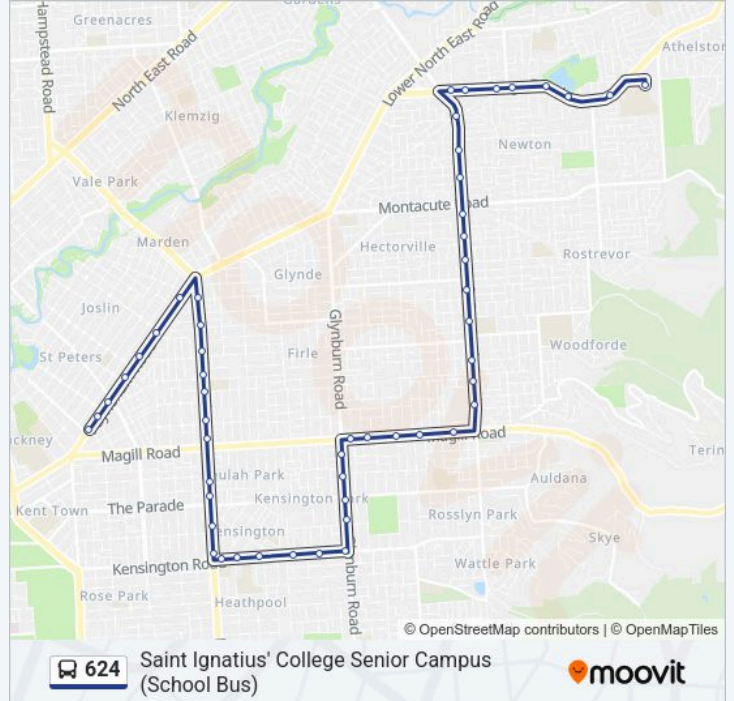

52 stops

[VIEW LINE SCHEDULE](#)

Stop 5 Payneham Rd - North West side

Stop 6 Payneham Rd - North West side

Stop 7 Payneham Rd - North West side

Stop 8 Payneham Rd - West side

Stop 9 Payneham Rd - West side

Stop 10 Payneham Rd - West side

Stop 12 Payneham Rd - North West side

Stop 137 Portrush Rd - East side

Stop 138 Portrush Rd - East side

Stop 139 Portrush Rd - East side

Stop 10 Portrush Rd - East side

Stop 9 Portrush Rd / Jones Ave - East side

Stop 8A Portrush Rd - East side

Stop 143 Portrush Rd - East side

Stop 144 Portrush Rd - East side

Stop 145 Portrush Rd - East side

Stop 9 Portrush Rd / Phillips St - East side

Stop 8 Portrush Rd - East side

**624 bus Info**

**Direction:** Saint Ignatius' College Senior Campus (School Bus)

**Stops:** 52

**Trip Duration:** 47 min

**Line Summary:**

- Stop 9 Kensington Rd - North side
- Stop 10 Kensington Rd - North side
- Stop 11 Kensington Rd - North side
- Stop 12 Kensington Rd - North side
- Stop School Glynburn Rd / Park Rd - West side
- Stop School Glynburn Rd / The Parade - West side
- Stop 16 Glynburn Rd - West side
- Stop 16A Glynburn Rd - West side
- Stop 14 Magill Rd - North side
- Stop 15 Magill Rd - North side
- Stop 16 Magill Rd - North side
- Stop 17 Magill Rd - North side
- Stop 18 Magill Rd - North side
- Stop 20 St Bernards Rd - West side
- Stop 21 St Bernards Rd - West side
- Stop 21A St Bernards Rd - West side
- Stop 21B St Bernards Rd - West side
- Stop 21C St Bernards Rd - West side
- Stop 22 St Bernards Rd - West side
- Stop 22A St Bernards Rd - West side
- Stop 22B St Bernards Rd - West side
- Stop 23 Newton Rd - West side
- Stop 23A Newton Rd - West side
- Stop 24 Newton Rd - West side
- Stop 25 Gorge Rd - North side
- Stop 26 Gorge Rd - North side
- Stop 26A Gorge Rd - North side
- Stop 27 Gorge Rd - North side
- Stop 28 Gorge Rd - North Side
- Stop 29 Gorge Rd - North side
- Stop 30 Gorge Rd - North West side
- Stop School St Ignatius Senior College Manresa Ct