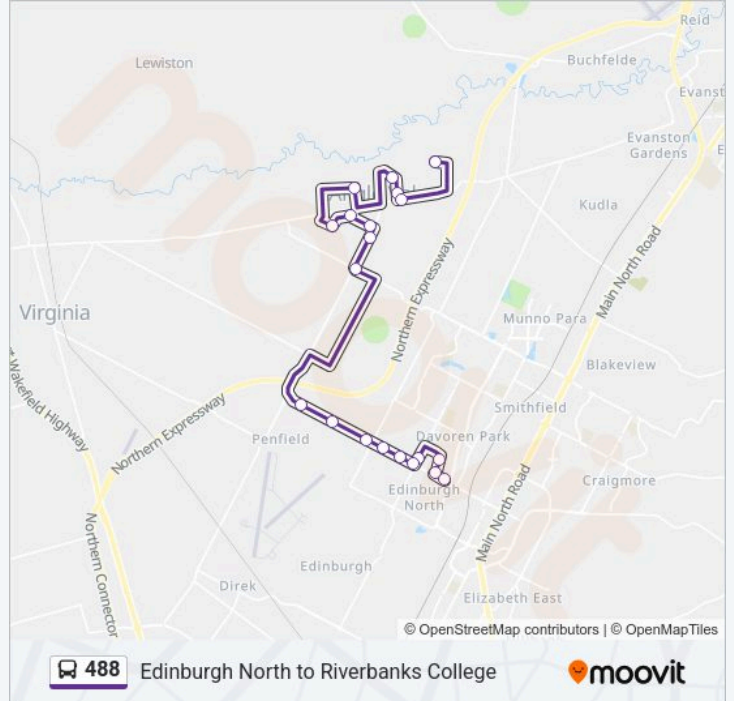

**Direction: Edinburgh North (School Bus)**

20 stops

[VIEW LINE SCHEDULE](#)

Stop School Riverbanks College

Stop 84 Angle Vale Rd - South side

Stop School Broster Rd / Trinity Way

Stop School Woodbridge Dr/Dana St

Stop 68H Womma Rd - North side

Stop 68G Womma Rd - North side

Stop 68F Womma Rd - North side

Stop 68E Womma Road - North side

Stop 68D Womma Road - North side

Stop 68C Womma Road - North side

Stop School Stebonheath Rd / Pioneer Way - North West side

Stop 70 Easton Rd - East side

Stop 69 Easton Rd - East side

Stop 68A Womma Rd - North side

**488 bus Time Schedule**

Edinburgh North (School Bus) Route Timetable:

Monday	15:25
Tuesday	15:25
Wednesday	15:25
Thursday	14:30
Friday	15:25
Saturday	Not Operational
Sunday	Not Operational

**488 bus Info****Direction:** Edinburgh North (School Bus)**Stops:** 20**Trip Duration:** 37 min**Line Summary:**