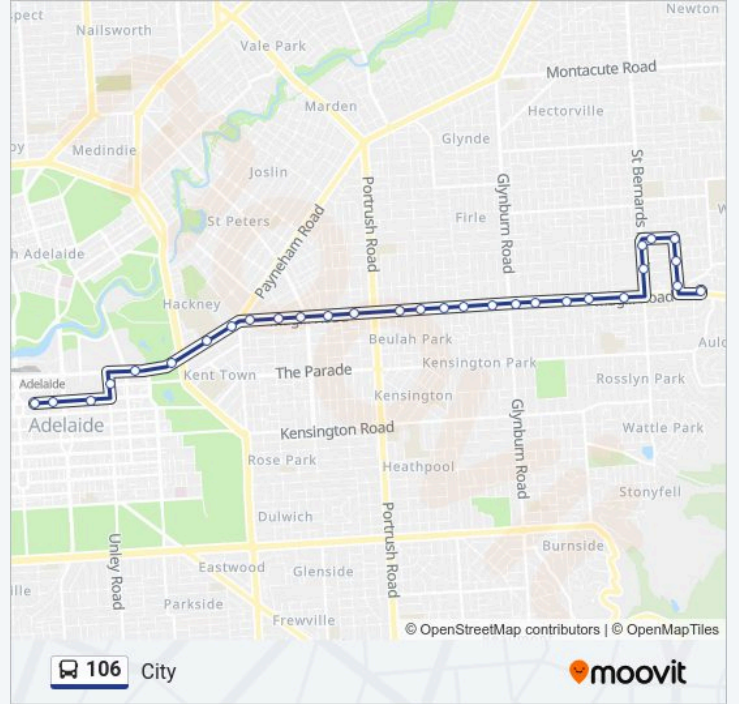

Stop 24 Vine St - East side

Stop 25 Vine St - East side

Stop 26 Magill Rd - North side

Direction: City

30 stops

[VIEW LINE SCHEDULE](#)

Stop 26 Magill Rd - North side

Stop 25 Vine St - West side

Stop 24 Vine St - West side

Stop 23 Vine St - West side

Stop 22 Church St - South side

Stop 21 St Bernards Rd - East side

Stop 20 St Bernards Rd - East side

Stop 18 Magill Rd - South side

Stop 17 Magill Rd - South side

City Route Timetable:

Monday	05:30-23:41
Tuesday	05:30-23:41
Wednesday	05:30-23:41
Thursday	05:30-23:41
Friday	05:30-23:41
Saturday	06:44-23:41
Sunday	08:10-23:41

106 bus Info

Direction: City

Stops: 30

Trip Duration: 23 min

Line Summary:

- Stop 10 Magill Rd - South side
- Stop 9 Magill Rd - South side
- Stop 8 Magill Rd - South side
- Stop 7 Magill Rd - South side
- Stop 6 Magill Rd - South side
- Stop 5 Magill Rd - South side
- Stop 4 Magill Rd - South side
- Stop 3 North Tce - South East side
- Stop 2 North Tce - South East side
- Stop 1 Botanic Rd - South East side
- Stop R1 North Tce - South side
- Stop B2 Pulteney St - East side
- Stop T2 Grenfell St - South side
- Stop V3 Currie St - South side
- Stop W1 Currie St - South side