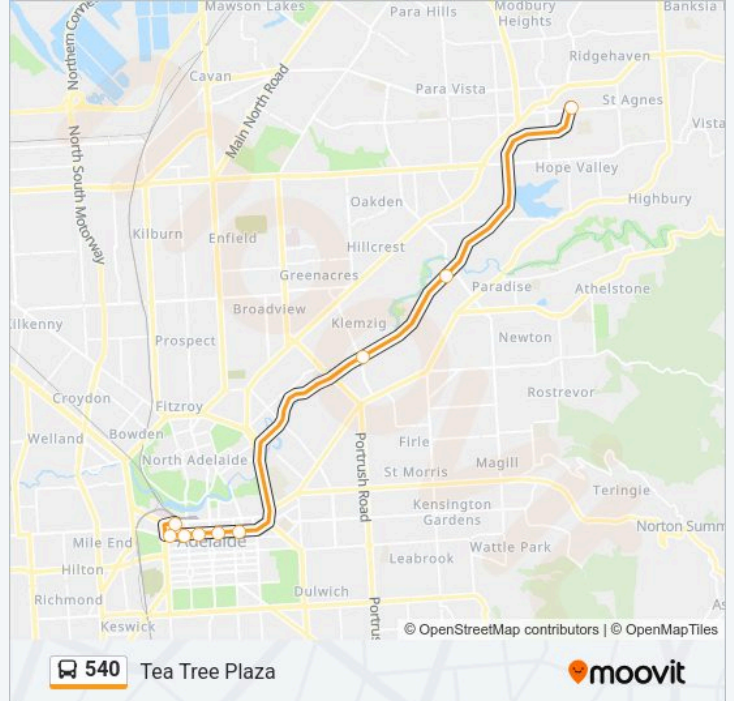

540 Line

Tea Tree Plaza

Get The App

The 540 bus line (Tea Tree Plaza) has 2 routes. For regular weekdays, their operation hours are:

(1) Tea Tree Plaza: 14:31-00:22(2) City (RAH): 05:10-23:50

Use the Moovit App to find the closest 540 bus station near you and find out when is the next 540 bus arriving.

Direction: Tea Tree Plaza

9 stops

[VIEW LINE SCHEDULE](#)

Stop Y1 North Tce - South side

Stop B1 Currie St - North side

Stop C1 Currie St - North side

Stop D3 Currie St - North side

Stop F2 Grenfell St - North side

Stop H1 Grenfell St - North side

Zone B Klemzig Interchange - West side

Zone D Paradise Interchange - North West side

Zone E Tea Tree Plaza Interchange - East side

540 bus Time Schedule

Tea Tree Plaza Route Timetable:

Direction: City (RAH)

8 stops

[VIEW LINE SCHEDULE](#)

Zone C Tea Tree Plaza Interchange - West side

Zone C Paradise Interchange - South East side

Zone A Klemzig Interchange - East side

Stop S1 Grenfell St - South side