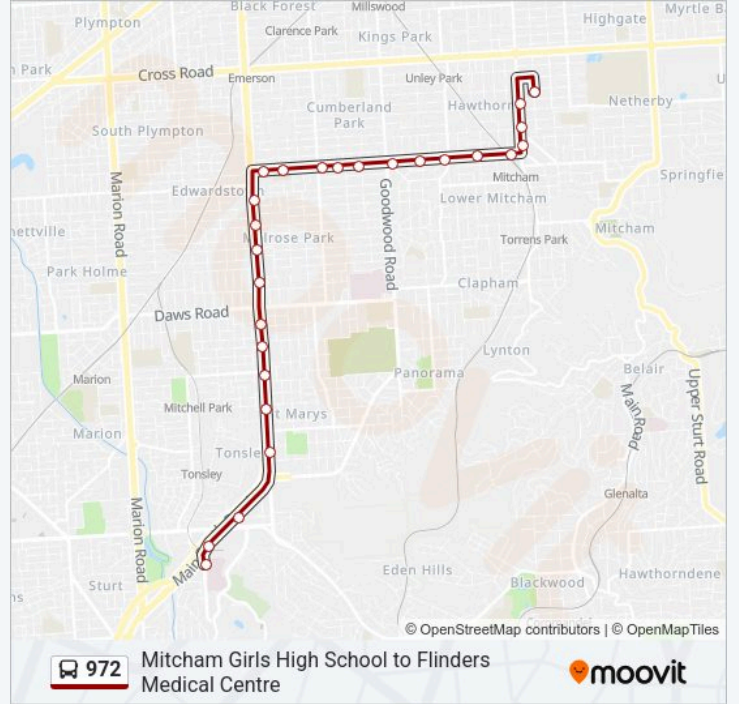

(1) Flinders Medical Centre (School Bus): 15:25

Use the Moovit App to find the closest 972 bus station near you and find out when is the next 972 bus arriving.

**Direction: Flinders Medical Centre (School Bus)**

Stop 13D Grange Rd - South side

Stop 13E Grange Rd - South side

Stop 14 Grange Rd - South side

Stop 14A Edward St - South side

Stop 14B Edward St - South side

Stop 14C Edward St - South side

Stop 14D Edward St - South side

Stop 14E Edward St - South side

Stop 13 South Rd - East side

Stop 14 South Rd - East side

Stop 15 South Rd - East side

Stop 16 South Rd - East side

Stop 18 South Rd - East side

Stop 19 South Rd - East side

**972 bus Time Schedule**Flinders Medical Centre (School Bus) Route  
Timetable:

Stop 20 South Rd - East side

Stop 21 South Rd - East side

Stop 23 South Rd - East side

Stop 26 Main South Rd - South East side

Stop 27 Main South Rd - South East side

Zone B Flinders Medical Centre

972 bus time schedules and route maps are available in an offline PDF at [moovitapp.com](https://moovitapp.com). Use the Moovit App to see live bus times, train schedule or subway schedule, and step-by-step directions for all public transit in Adelaide.