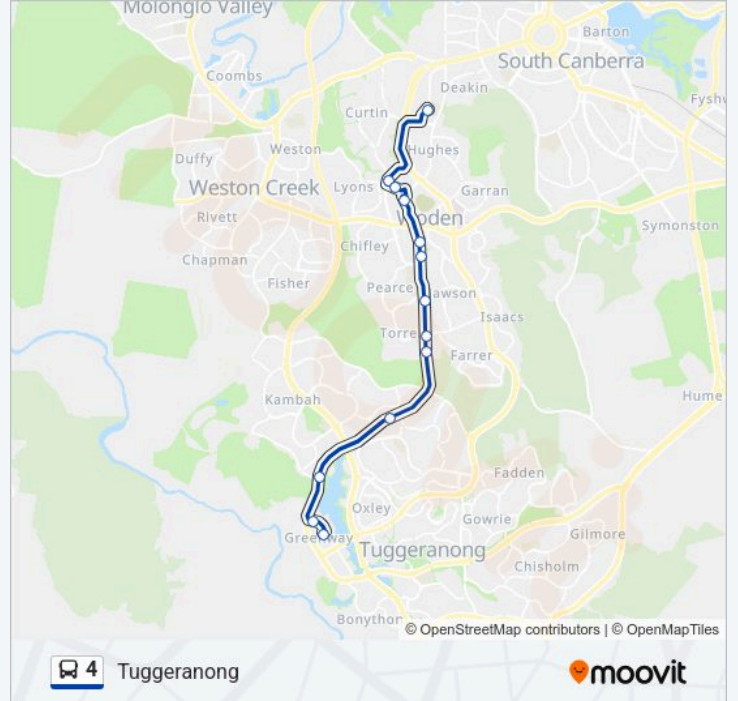

Regatta Point Commonwealth Av

Commonwealth Av Opp Albert Hall

Alfred Deakin High School Grounds Sso

Melrose Dr Before Launceston St

Launceston St After Irving St

4 bus Time Schedule

Tuggeranong Route Timetable:

Monday	05:29-22:32
Tuesday	05:29-22:32
Wednesday	05:29-22:32
Thursday	05:29-22:32
Friday	05:29-22:32
Saturday	05:52-00:07
Sunday	06:52-20:52

4 bus Info

Direction: Tuggeranong

Stops: 28

Trip Duration: 59 min

Line Summary:

Woden Temporary Interchange Plt 4

Athllon Dr Opp Shea St

Athllon Dr Opp Parramatta St

Southlands Shops Athllon Dr

Athllon Dr at Beasley St

Athllon Dr 2nd After Beasley St

Wanniassa Park & Ride South

Athllon Dr Opp Learmonth Dr

Lakeside Leisure Centre Anketell St

Tuggeranong Interchange Arrivals

4 bus time schedules and route maps are available in an offline PDF at moovitapp.com. Use the Moovit App to see live bus times, train schedule or subway schedule, and step-by-step directions for all public transit in Canberra.