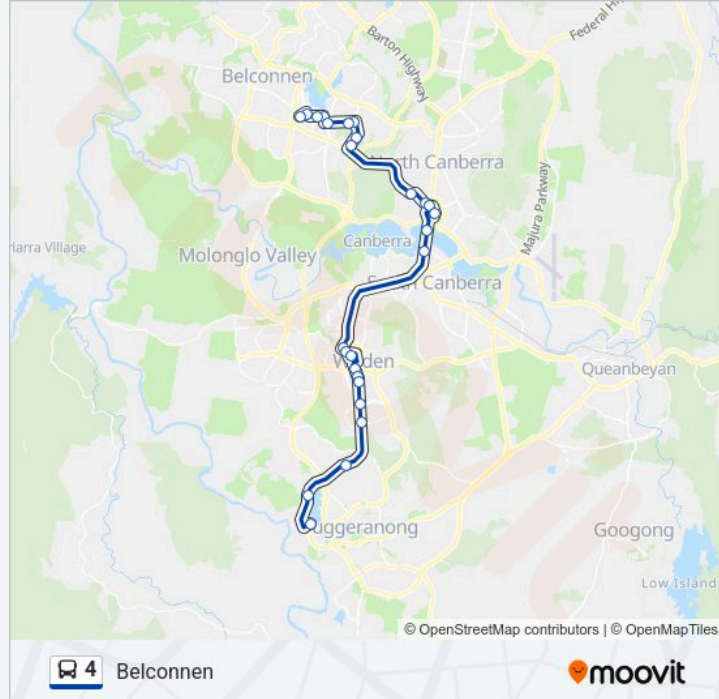

Stops: 26

Trip Duration: 62 min

Line Summary:

College St Opp Cisac

Eastern Valley Way Bus Stn

Belconnen Interchange Arrivals

Westfield Belconnen Platform 2 Set Down Only

Cohen St Interchange Arrivals

Direction: Tuggeranong

28 stops

[VIEW LINE SCHEDULE](#)

Cohen St Interchange Plt 3

Westfield Belconnen Plt 1

Belconnen Interchange Plt 1

Eastern Valley Way After Emu Bank Dr

Cisac College St

Regatta Point Commonwealth Av

Commonwealth Av Opp Albert Hall

Alfred Deakin High School Grounds Sso

Melrose Dr Before Launceston St

Launceston St After Irving St

4 bus Time Schedule

Tuggeranong Route Timetable:

Monday	05:29-22:32
Tuesday	05:29-22:32
Wednesday	05:29-22:32
Thursday	05:29-22:32
Friday	05:29-22:32
Saturday	05:52-00:07
Sunday	06:52-20:52

4 bus Info

Direction: Tuggeranong

Stops: 28

Trip Duration: 59 min