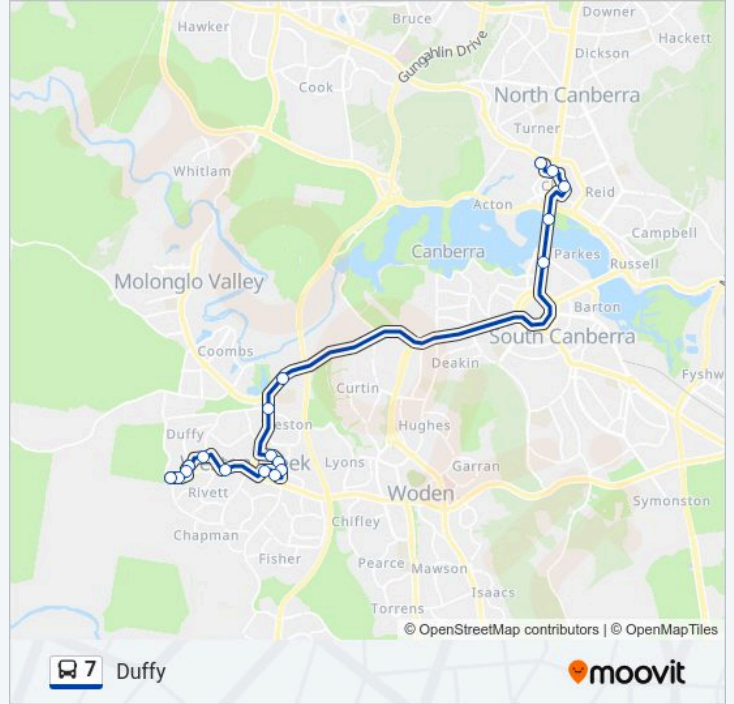

7 bus time schedules and route maps are available in an offline PDF at moovitapp.com. Use the Moovit App to see live bus times, train schedule or subway schedule, and step-by-step directions for all public transit in Canberra.

© 2025 Moovit - All Rights Reserved