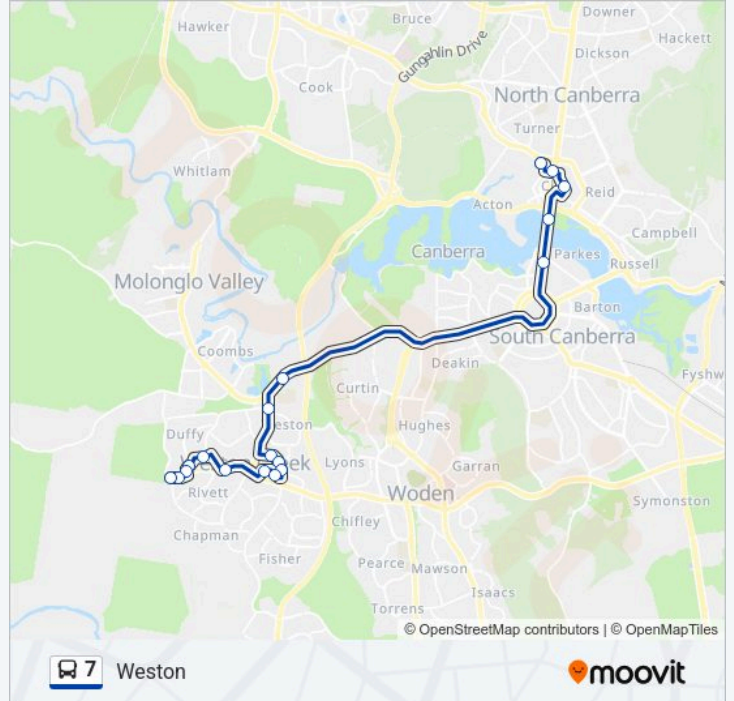

### Direction: Weston

18 stops

[VIEW LINE SCHEDULE](#)

Anu Rimmer St  
City Interchange Plt 2  
London Cct Opp Legislative Assembly  
Regatta Point Commonwealth Av  
Commonwealth Av Opp Albert Hall  
Opp North Weston Park & Ride  
Streeton Drive After Unwin Pl  
Namatjira Dr After Dillon Cl  
Namatjira Dr Before Conder St  
Namatjira Dr After Conder St  
Parkinson St at Backler Pl  
Cooleman Court Interchange Plt 2  
Hindmarsh Dr Opp Dixon Dr  
Burrinjuck Cr After Kallara Cl  
Wyangala St After 2nd Burdekin St  
Wyangala St Before Hindmarsh Dr  
Hindmarsh Dr Before Darwinia Tce  
Weston Creek Terminus Hindmarsh Dr

### 7 bus Info

**Direction:** Weston

**Stops:** 18

**Trip Duration:** 34 min

**Line Summary:**

### Direction: City Anu

17 stops

[VIEW LINE SCHEDULE](#)

Hindmarsh Dr Opp Weston Creek Terminus

Hindmarsh Dr Opp Darwinia Tce

Wyangala St at Tullaroop St

Wyangala St Opp 1st Burdekin St

Burrinjuck Cr After 2nd Tantangara St

### Direction: Duffy

18 stops

[VIEW LINE SCHEDULE](#)

- Anu Rimmer St
- City Interchange Plt 2
- London Cct Opp Legislative Assembly
- Regatta Point Commonwealth Av
- Commonwealth Av Opp Albert Hall
- Opp North Weston Park & Ride
- Streeton Drive After Unwin Pl
- Namatjira Dr After Dillon Cl
- Namatjira Dr Before Conder St
- Namatjira Dr After Conder St
- Parkinson St at Backler Pl
- Coleman Court Interchange Plt 2
- Hindmarsh Dr Opp Dixon Dr
- Burrinjuck Cr After Kallara Cl
- Wyangala St After 2nd Burdekin St
- Wyangala St Before Hindmarsh Dr
- Hindmarsh Dr Before Darwinia Tce
- Weston Creek Terminus Hindmarsh Dr