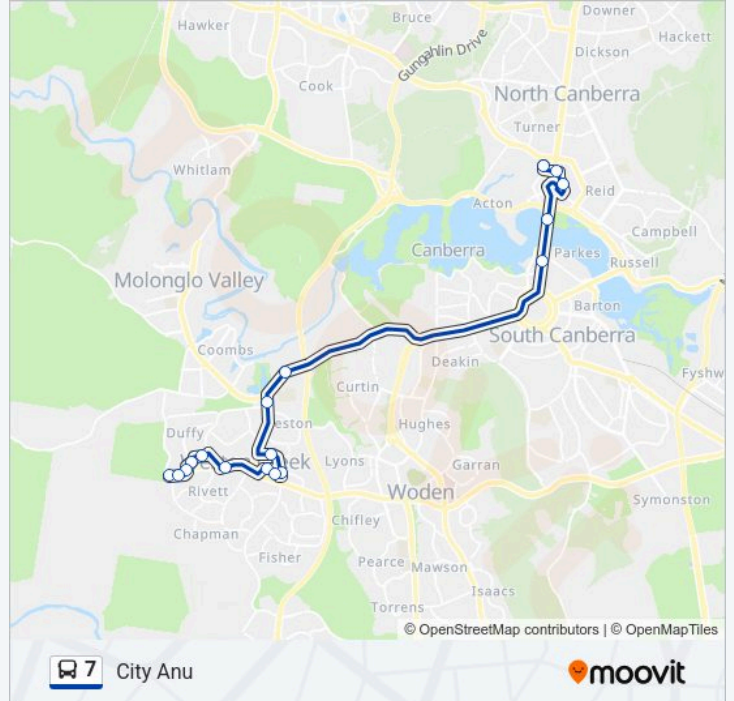

### Direction: City Anu

17 stops

[VIEW LINE SCHEDULE](#)

Hindmarsh Dr Opp Weston Creek Terminus

Hindmarsh Dr Opp Darwinia Tce

Wyangala St at Tullaroop St

Wyangala St Opp 1st Burdekin St

Burrinjuck Cr After 2nd Tantangara St

Commonwealth Av Opp Regatta Point

Legislative Assembly London Cct

City Interchange Plt 3

Marcus Clarke St Before Rimmer St

### 7 bus Info

**Direction:** City Anu

**Stops:** 17

**Trip Duration:** 35 min

**Line Summary:**

### Direction: Duffy

18 stops

[VIEW LINE SCHEDULE](#)

- Anu Rimmer St
- City Interchange Plt 2
- London Cct Opp Legislative Assembly
- Regatta Point Commonwealth Av
- Commonwealth Av Opp Albert Hall
- Opp North Weston Park & Ride
- Streeton Drive After Unwin Pl
- Namatjira Dr After Dillon Cl
- Namatjira Dr Before Conder St
- Namatjira Dr After Conder St
- Parkinson St at Backler Pl
- Coleman Court Interchange Plt 2
- Hindmarsh Dr Opp Dixon Dr
- Burrinjuck Cr After Kallara Cl
- Wyangala St After 2nd Burdekin St
- Wyangala St Before Hindmarsh Dr
- Hindmarsh Dr Before Darwinia Tce
- Weston Creek Terminus Hindmarsh Dr