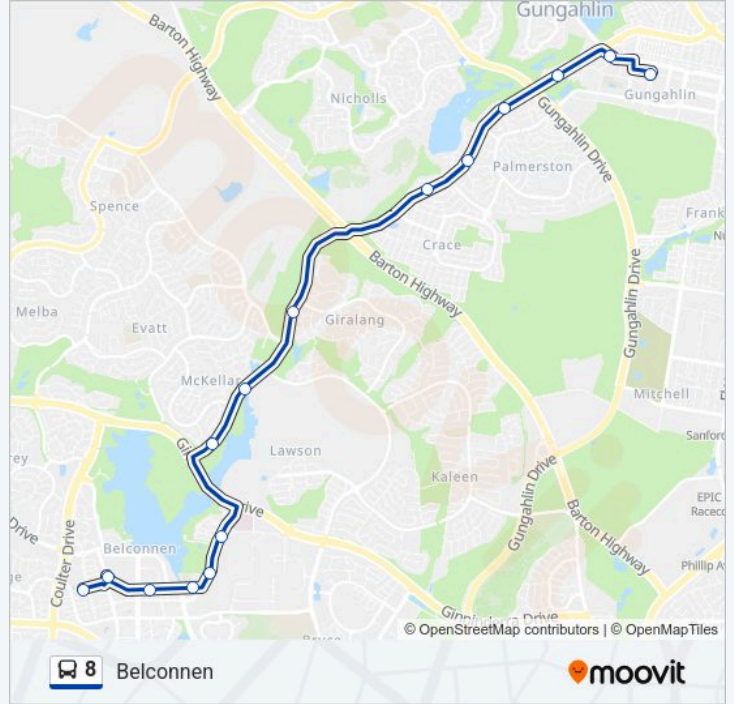

8 bus time schedules and route maps are available in an offline PDF at moovitapp.com. Use the Moovit App to see live bus times, train schedule or subway schedule, and step-by-step directions for all public transit in Canberra.

© 2025 Moovit - All Rights Reserved