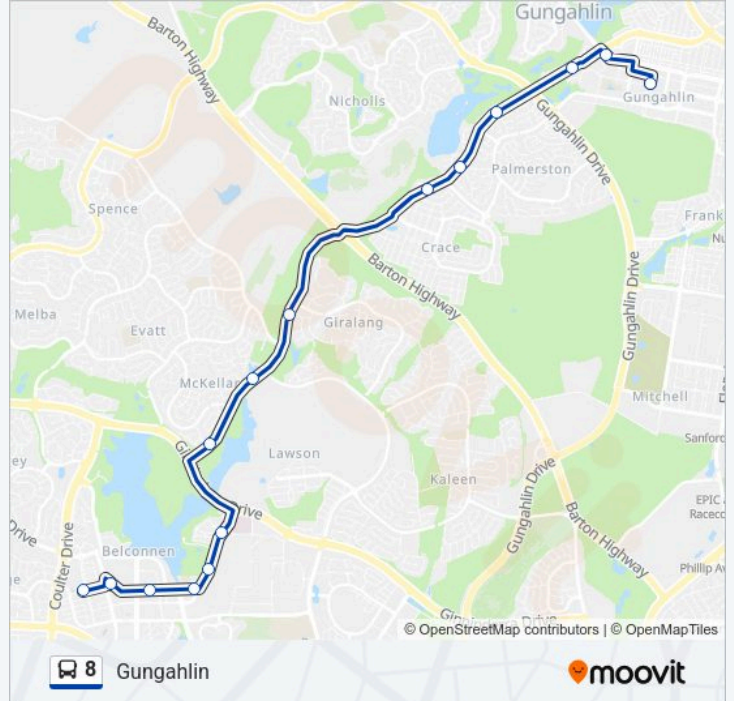

Direction: Gungahlin

15 stops

[VIEW LINE SCHEDULE](#)

Cohen St Interchange Plt 3

Westfield Belconnen Plt 1

Belconnen Interchange Plt 2

Emu Bank Bus Stn

Aikman Dr Before Townsend Pl

Aikman Dr After Joy Cummings Pl

Gundaroo Dr After Ginninderra Dr

Gundaroo Dr Opp Baldwin Dr

Gundaroo Dr Opp Chuculba Cr

Gundaroo Dr Before Candblebark Cl

Gundaroo Dr Before Burrowa St

Gungahlin Lakes Club Gundaroo Dr

Gundaroo Dr Before Nari St

Anthony Rolfe Av After Gundaroo Rd

Gungahlin Place Plt 3 Arrivals

8 bus Time Schedule

Gungahlin Route Timetable:

Monday	05:30-22:30
Tuesday	05:30-22:30
Wednesday	05:30-22:30
Thursday	05:30-22:30
Friday	05:30-22:30
Saturday	06:30-00:00
Sunday	07:00-21:00

8 bus Info

Direction: Gungahlin

Stops: 15

Trip Duration: 27 min

Line Summary:

Direction: Belconnen

15 stops

[VIEW LINE SCHEDULE](#)