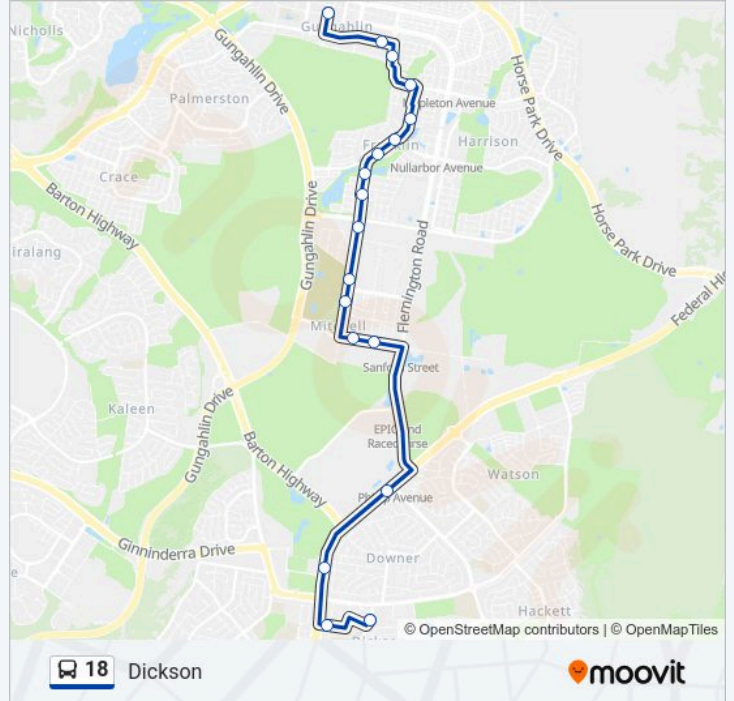

#### Direction: Dickson Via Bimberi

19 stops

[VIEW LINE SCHEDULE](#)

Gungahlin Place Plt 3  
The Valley Av Before Manning Clark Cr  
Manning Clark Cr After Barbara Jefferis St  
Manning Clark Cr Before Alice Crist St  
Oodgeroo Av Before Jocelyn Brown St  
Oodgeroo Av After Nullarbor Av  
Oogeroo Av After Rolls St  
Hoskins St After Oodgeroo Av  
Hoskins St Before Daniels St  
Hoskins St Before Vicars St  
Hoskins St Before Lysaght St  
Hoskins St After Lysaght St  
Sandford St Before 1st Kemble Ct  
Sandford St Before 1st Winchombe Ct  
Bimberi Centre  
Federal Hwy After Phillip Av  
Northbourne Av After Swinden St  
Dickson Interchange Plt 1  
Dickson Shops Cowper St

## 18 bus Info

**Direction:** Gungahlin Via Bimberi

**Stops:** 21

**Trip Duration:** 37 min

**Line Summary:**

Manning Clark Cr Opp Barbara Jefferis St

The Valley Av After Manning Clark Cr

Gungahlin Place Plt 4 Arrivals

### Direction: Dickson

18 stops

[VIEW LINE SCHEDULE](#)

Gungahlin Place Plt 3

The Valley Av Before Manning Clark Cr

Manning Clark Cr After Barbara Jefferis St

Manning Clark Cr Before Alice Crist St

Oodgeroo Av Before Jocelyn Brown St

### 18 bus Info

**Direction:** Dickson

**Stops:** 18

**Trip Duration:** 27 min

**Line Summary:**

**Direction: Gungahlin**

20 stops

[VIEW LINE SCHEDULE](#)