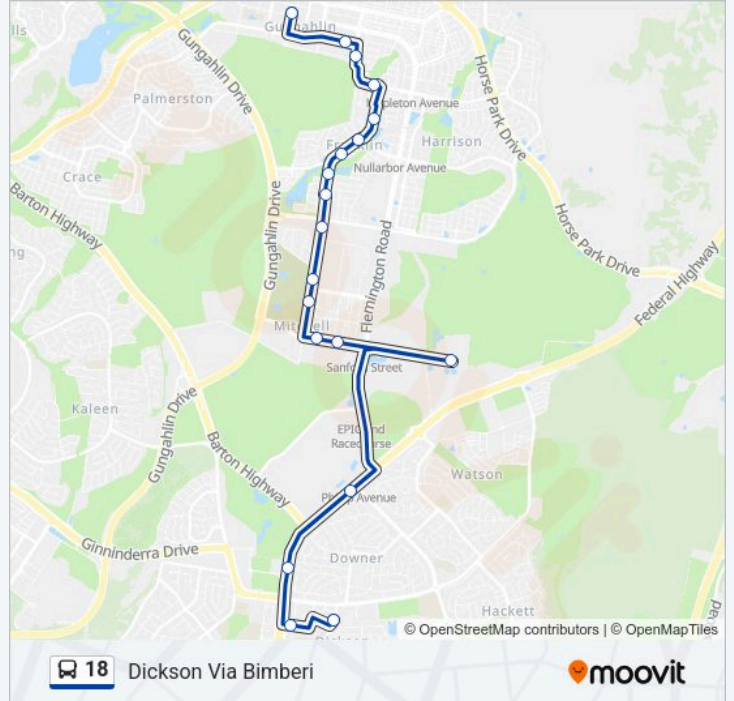

#### Direction: Dickson Via Bimberi

19 stops

[VIEW LINE SCHEDULE](#)

Gungahlin Place Plt 3  
The Valley Av Before Manning Clark Cr  
Manning Clark Cr After Barbara Jefferis St  
Manning Clark Cr Before Alice Crist St  
Oodgeroo Av Before Jocelyn Brown St  
Oodgeroo Av After Nullarbor Av  
Oogeroo Av After Rolls St  
Hoskins St After Oodgeroo Av  
Hoskins St Before Daniels St  
Hoskins St Before Vicars St  
Hoskins St Before Lysaght St  
Hoskins St After Lysaght St  
Sandford St Before 1st Kemble Ct  
Sandford St Before 1st Winchombe Ct  
Bimberi Centre  
Federal Hwy After Phillip Av  
Northbourne Av After Swinden St  
Dickson Interchange Plt 1  
Dickson Shops Cowper St

#### 18 bus Info

**Direction:** Dickson Via Bimberi

**Stops:** 19

**Trip Duration:** 33 min

**Line Summary:**

## Direction: Gungahlin Via Bimberi

21 stops

[VIEW LINE SCHEDULE](#)

- Dickson Shops Cowper St
- Dickson Shops Antill St
- Dickson Interchange Plt 2
- Northbourne Av Opp Dickson Interchange
- Yowani Country Club Northbourne Av
- Federal Hwy Opp Phillip Av
- Bimberi Centre
- Sandford St After Flemington Rd
- Sandford St Opp 2nd Kemble Crt
- Hoskins St Opp Lysaght St
- Hoskins St Before Dacre St
- Hoskins St Before Well Station Dr
- Hoskins St After Well Station Dr
- Hoskins St Before Oodgeroo Av
- Oodgeroo Av Before Brissenden St
- Oodgeroo Av Before Kilmeny Cl
- Oodgeroo Av Before Marie Pitt St
- Manning Clark Cr Before Whittington St

## 18 bus Info

**Direction:** Gungahlin Via Bimberi

**Stops:** 21

**Trip Duration:** 37 min

**Line Summary:**

Manning Clark Cr Opp Barbara Jefferis St

The Valley Av After Manning Clark Cr

Gungahlin Place Plt 4 Arrivals