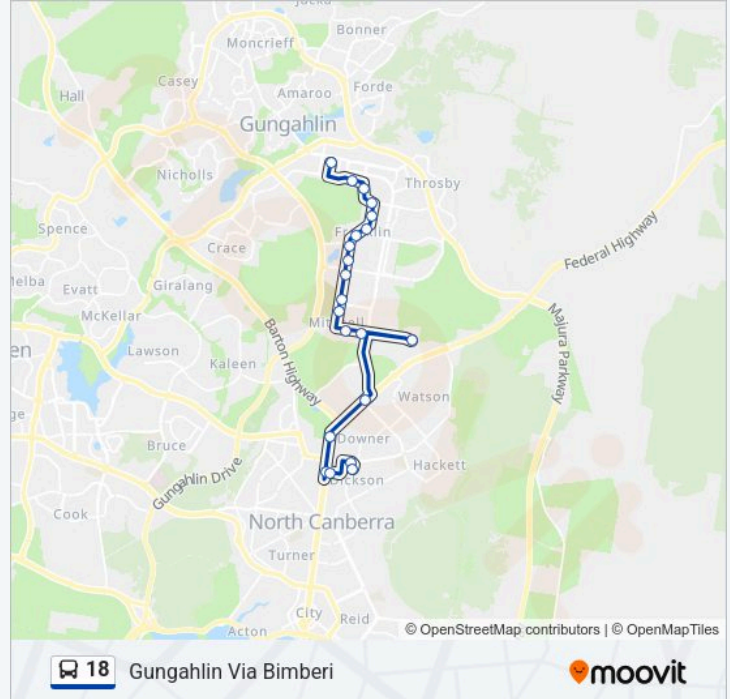

#### Direction: Dickson Via Bimberi

19 stops

[VIEW LINE SCHEDULE](#)

Gungahlin Place Plt 3  
The Valley Av Before Manning Clark Cr  
Manning Clark Cr After Barbara Jefferis St  
Manning Clark Cr Before Alice Crist St  
Oodgeroo Av Before Jocelyn Brown St  
Oodgeroo Av After Nullarbor Av  
Oogeroo Av After Rolls St  
Hoskins St After Oodgeroo Av  
Hoskins St Before Daniels St  
Hoskins St Before Vicars St  
Hoskins St Before Lysaght St  
Hoskins St After Lysaght St  
Sandford St Before 1st Kemble Ct  
Sandford St Before 1st Winchombe Ct  
Bimberi Centre  
Federal Hwy After Phillip Av  
Northbourne Av After Swinden St  
Dickson Interchange Plt 1  
Dickson Shops Cowper St

## Direction: Gungahlin Via Bimberi

21 stops

[VIEW LINE SCHEDULE](#)

- Dickson Shops Cowper St
- Dickson Shops Antill St
- Dickson Interchange Plt 2
- Northbourne Av Opp Dickson Interchange
- Yowani Country Club Northbourne Av
- Federal Hwy Opp Phillip Av
- Bimberi Centre
- Sandford St After Flemington Rd
- Sandford St Opp 2nd Kemble Crt
- Hoskins St Opp Lysaght St
- Hoskins St Before Dacre St
- Hoskins St Before Well Station Dr
- Hoskins St After Well Station Dr
- Hoskins St Before Oodgeroo Av
- Oodgeroo Av Before Brissenden St
- Oodgeroo Av Before Kilmeny Cl
- Oodgeroo Av Before Marie Pitt St
- Manning Clark Cr Before Whittington St

## 18 bus Info

**Direction:** Gungahlin Via Bimberi

**Stops:** 21

**Trip Duration:** 37 min

**Line Summary:**

Manning Clark Cr Opp Barbara Jefferis St

The Valley Av After Manning Clark Cr

Gungahlin Place Plt 4 Arrivals

### Direction: Dickson

18 stops

[VIEW LINE SCHEDULE](#)

Gungahlin Place Plt 3

The Valley Av Before Manning Clark Cr

Manning Clark Cr After Barbara Jefferis St

Manning Clark Cr Before Alice Crist St

Oodgeroo Av Before Jocelyn Brown St