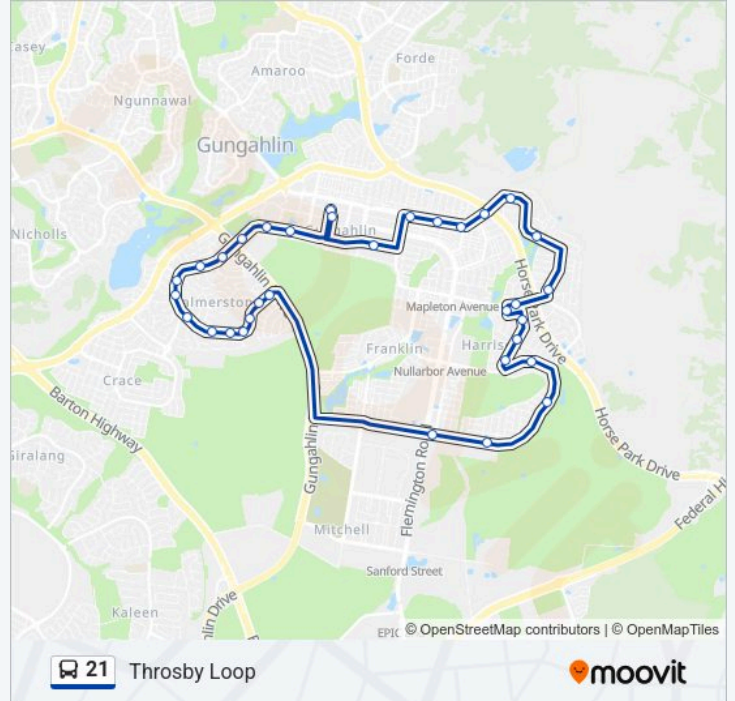

**21 Line**

**Throsby Loop**

Get The App

The 21 bus line (Throsby Loop) has 2 routes. For regular weekdays, their operation hours are:

(1) Throsby Loop: 06:27-22:57(2) Gungahlin: 05:43-06:13

Use the Moovit App to find the closest 21 bus station near you and find out when is the next 21 bus arriving.

**Direction: Throsby Loop**

33 stops

[VIEW LINE SCHEDULE](#)

- Gungahlin Place Plt 3
- The Valley Av Opp Gungahlin Leisure Centre
- The Valley Av After Warwick St
- Burgmann Anglican School Valley Campus
- Kosciuszko Av After Amarina St
- Kosciuszko Av After Gingera St
- Kosciuszko Av Before 2nd Freeling Cct
- Kosciuszko Av Opp Brinkley Cct
- Kosciuszko Av Before Tiptree Cr
- Kosciuszko Av After Palmerston Shops
- Palmerston Ps Kosciuszko Av
- Kosciuszko Av Opp Bollard St
- Kosciuszko Av Before Redcliffe St
- Kosciuszko Av Before Mainwaring Rich Cct
- Kosciuszko Av Before Gungahlin Dr
- Well Station Dr After Flemington Rd
- Well Station Dr Before Kings Canyon St
- Well Station Dr After Albatross Cr
- Nullarbor Av Opp Phantom St
- Cultivation St After Dimby St
- Cultivation St After Tanami St

**Direction:** Throsby Loop

**Stops:** 33

**Trip Duration:** 38 min

**Line Summary:**

Cultivation St Opp Granites St  
 Jenolan St After Cultivation St  
 Mapleton Av After Nimbera St  
 Bettong Av Before Dragon St  
 Bettong Av Opp Shingleback St  
 Bettong Av Before Gecko Way  
 Anthony Rolfe Av After Horse Park Dr  
 Anthony Rolfe Av After Debortoli St  
 Anthony Rolfe Av After Wizard St  
 Anthony Rolfe Av at Hammer St  
 The Valley Av After Manning Clark Cr  
 Gungahlin Place Plt 4 Arrivals

**Direction:** Gungahlin

**Stops:** 18

**Trip Duration:** 19 min

**Line Summary:**