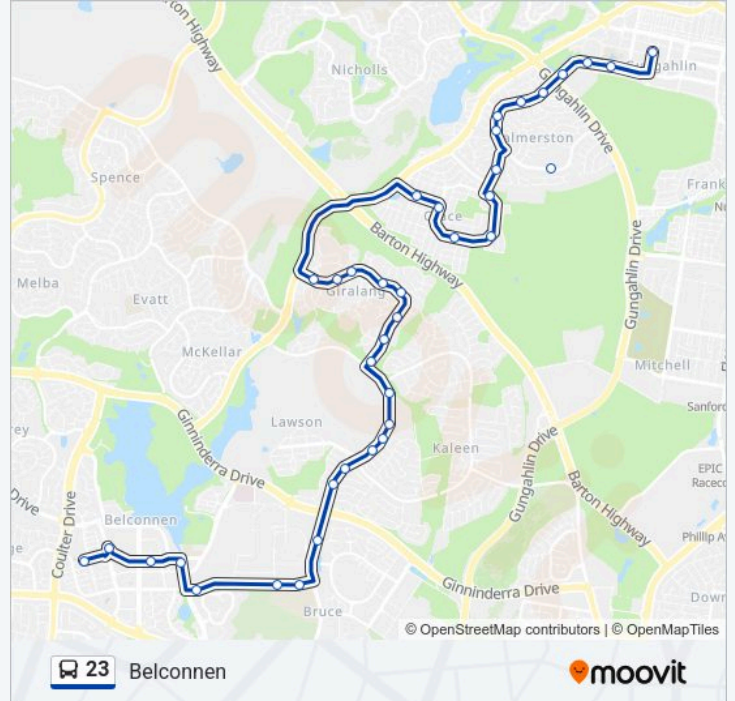

### 23 bus Info

**Direction:** Gungahlin

**Stops:** 37

**Trip Duration:** 36 min

**Line Summary:**

Chuculba Cr After 2nd Canopus Cr

Abena Av Before Dobikin St

Crace Shops Redruth St

37 stops

[VIEW LINE SCHEDULE](#)

Gungahlin Place Plt 3

The Valley Av Opp Gungahlin Leisure Centre

The Valley Av After Warwick St

Burgmann Anglican School Valley Campus

Kosciuszko Av After Amarina St

Kosciuszko Av After Gingera St

College St Opp University Of Canberra

College St Opp Cisac

Eastern Valley Way Bus Stn

Belconnen Interchange Arrivals

Westfield Belconnen Platform 2 Set Down Only

Cohen St Interchange Arrivals

23 bus time schedules and route maps are available in an offline PDF at [moovitapp.com](https://moovitapp.com). Use the Moovit App to see live bus times, train schedule or subway schedule, and step-by-step directions for all public transit in Canberra.

© 2025 Moovit - All Rights Reserved