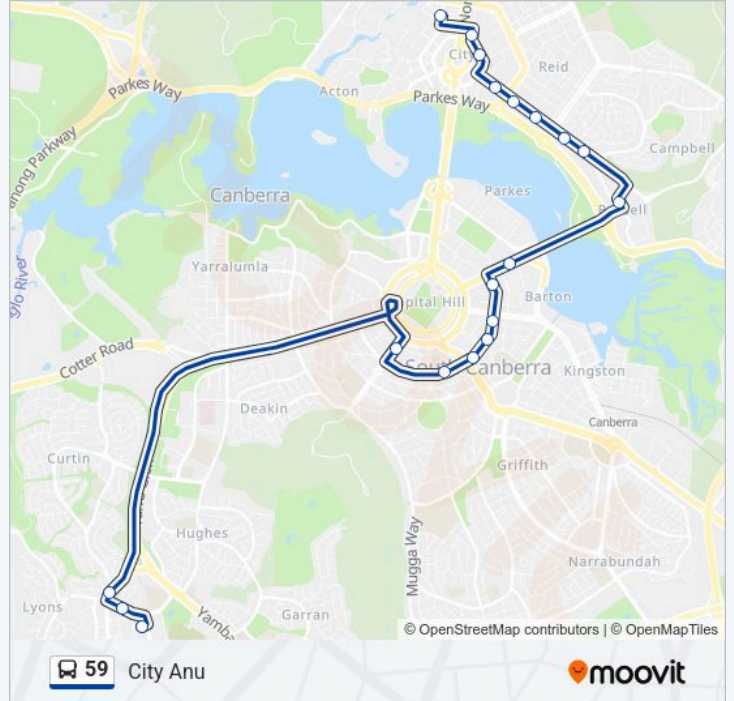

Direction: City Anu

19 stops

[VIEW LINE SCHEDULE](#)

Woden Temporary Interchange Plt 5
Launceston St Before Furzer St
Melrose Dr Opp Phillip Pool
Melbourne Av After Somers Cr
Forrest Ps National Cct
National Cct Opp Fitzroy St
National Cct After Sydney Av
National Cct After Darling St
Barton Bus Stn Plt 1
Kings Av Before King Edward Tce
Russell Dr Opp Russell Offices
Constitution Av After Russell Dr
Anzac Park East Constitution Av
Constitution Av After Anzac Park West
Constitution Av Opp Cit Reid
Constitution Av Opp National Convention Centre
Legislative Assembly London Cct
City Interchange Plt 11
Marcus Clarke St Before Rimmer St

59 bus Time Schedule

City Anu Route Timetable:

Monday	04:59-21:51
Tuesday	04:59-21:51
Wednesday	04:59-21:51
Thursday	04:59-21:51
Friday	04:59-21:51
Saturday	05:18-00:18
Sunday	07:48-19:48

59 bus Info

Direction: City Anu

Stops: 19

Trip Duration: 38 min

Line Summary:

Direction: Woden

21 stops

[VIEW LINE SCHEDULE](#)

- Anu Rimmer St
- City Interchange Plt 10
- London Cct After Akuna St
- National Convention Centre Constitution Av
- Cit Reid Constitution Av
- Constitution Av Opp Anzac Park West
- Constitution Av Opp Anzac Park East
- Constitution Av After Creswell St
- Russell Offices Russell Dr
- Edmund Barton Building Kings Av
- Barton Bus Stn Plt 2
- National Cct Before Bourke St
- National Cct Before Sydney Av
- National Cct Before Canberra Av
- National Cct Opp Forrest Ps
- Melbourne Av After National Cct
- Melbourne Av After Canterbury Cr
- State Cir After Melbourne Av

Stops: 21

Trip Duration: 35 min

Line Summary:

Melrose Dr Before Launceston St

Launceston St After Irving St

Woden Temporary Interchange Plt 4 Arrive

59 bus time schedules and route maps are available in an offline PDF at moovitapp.com. Use the Moovit App to see live bus times, train schedule or subway schedule, and step-by-step directions for all public transit in Canberra.