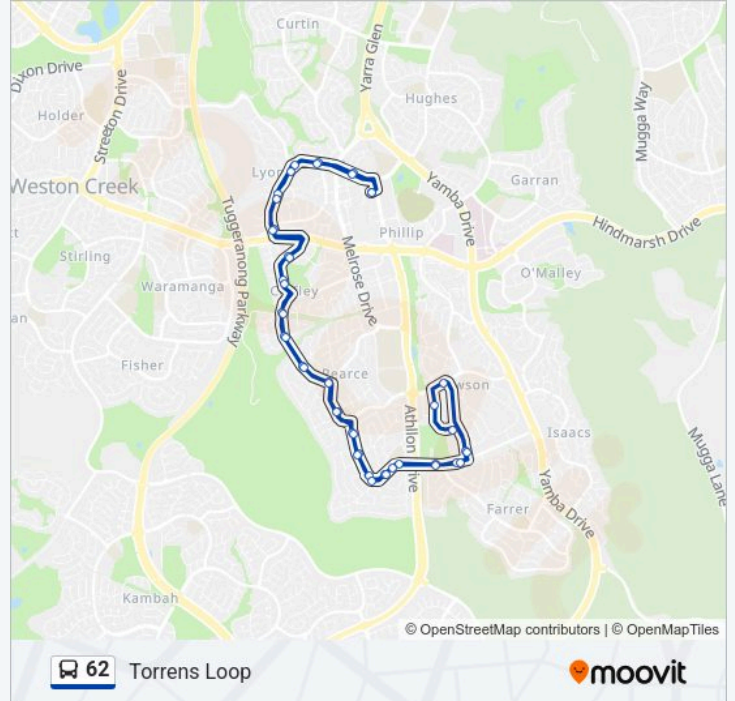

62 Line

Torrens Loop

[Get The App](#)

The 62 bus line Torrens Loop has one route. For regular weekdays, their operation hours are:

(1) Torrens Loop: 05:00-21:00

Use the Moovit App to find the closest 62 bus station near you and find out when is the next 62 bus arriving.

Direction: Torrens Loop

45 stops

[VIEW LINE SCHEDULE](#)

Woden Temporary Interchange Plt 5
Launceston St Before Furzer St
Launceston St After Burnie St
Launceston St Opp Lyons Shops
Launceston St Before 2nd Tarraleah Cr
Launceston St Opp Dennes Pl
Eggleston Cr After Plunkett St
Chifley Shops Eggleston Cr
Macfarland Cr Opp Waldock St
Macfarland Cr Before 2nd Threlfall St
Macfarland Cr After Collings St
Pearce Shops Macfarland Cr
Hodgson Cr at Murphy Cr
Beasley St Opp Gepp Pl
Beasley St Before Wyatt St
Torrens Shops Beasley St
Beasley St After Torrens Pl
Torrens Ps Beasley St
Beasley St After Athllon Dr
Beasley St Before Wilkins St
Wilkins St After Beasley St

62 bus Time Schedule

Torrens Loop Route Timetable:

Monday	05:00-21:00
Tuesday	05:00-21:00
Wednesday	05:00-21:00
Thursday	05:00-21:00
Friday	05:00-21:00
Saturday	05:26-22:26
Sunday	07:16-19:16

62 bus Info

Direction: Torrens Loop

Stops: 45

Trip Duration: 42 min

Line Summary:

Heard St After Wilkins St
 Southlands Shops Heard St
 Mawson Dr After Hurley St
 Wilkins St After Hoadley St
 Beasley St Opp Wilkins St
 Beasley St After Lambrigg St
 Beasley St Opp Torrens Ps
 142 Beasley St
 Beasley St Opp Torrens Shops
 Beasley St Before Hawker St
 Beasley St Before Gepp Pl
 Hodgson Cr After Brinsmead St
 Macfarland Cr Opp Pearce Shops
 Macfarland Cr Before Sheehan St
 Macfarland Cr After Wilsmore Cr
 Macfarland Cr After Waldock St
 Eggleston Cr Opp Chifley Shops
 Eggleston Cr After Mcdonald St
 Launceston St After Dennes Pl
 Launceston St After Port Arthur St
 Lyons Shops Launceston St
 Launceston St After Glenorchy St
 Launceston St After Irving St
 Woden Temporary Interchange Plt 4 Arrive