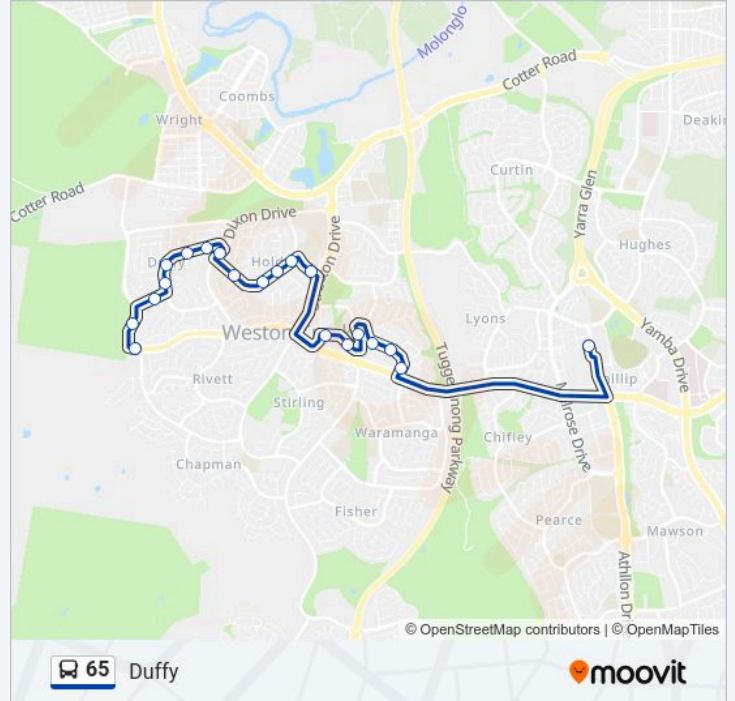

St Judes Ps Mulley St

Coleman Court Interchange Plt 1

Parkinson St Opp Backler Pl

Namatjira Dr After Parkinson St

McInnes St After 1st Buvelot St

40 McInnes St

McInnes St After 2nd Buvelot St

Hindmarsh Dr After Ball St

65 bus Info

Direction: Woden

Stops: 22

Trip Duration: 24 min

Line Summary:

Woden Temporary Interchange Plt 3 Arrive

Direction: Duffy

20 stops

Burrinjuck Cr After 1st Blowering St

Burrinjuck Cr Before 2nd Blowering St

Duffy Ps Burrinjuck Cr

Duffy Shops Burrinjuck Cr

Renmark St After Eungella St

65 bus Time Schedule

Duffy Route Timetable:

| | |
|-----------|-------------|
| Monday | 05:47-22:43 |
| Tuesday | 05:47-22:43 |
| Wednesday | 05:47-22:43 |
| Thursday | 05:47-22:43 |
| Friday | 05:47-22:43 |
| Saturday | 06:45-23:45 |
| Sunday | 08:15-20:15 |

65 bus Info

Direction: Duffy

Stops: 20

Trip Duration: 26 min

Line Summary:

22 Eucumbene Dr

Hindmarsh Dr Opp Weston Creek Terminus

65 bus time schedules and route maps are available in an offline PDF at moovitapp.com. Use the Moovit App to see live bus times, train schedule or subway schedule, and step-by-step directions for all public transit in Canberra.