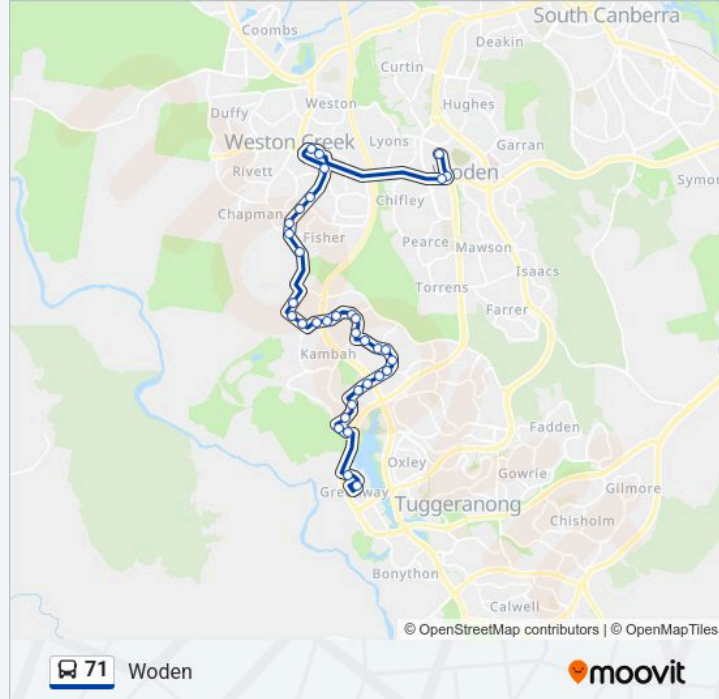

Stops: 34

Trip Duration: 37 min

Line Summary:

Barritt St Before Kambah Pool Rd

Kambah Pool Rd After Barritt St

Namatjira Dr Opp 223

Namatjira Dr Before Perry Dr

Namatjira Dr After Perry Dr

Namatjira Dr After Streeton Dr

Namatjira Dr Opp St John Vianney

Namatjira Dr After Bunbury St

Cooleman Court Interchange Plt 1

Parkinson St Opp Backler Pl

Hindmarsh Dr After Ball St

Callam St After Hindmarsh Dr

Woden Temporary Interchange Plt 6 Arrive

Direction: Tuggeranong

33 stops

[VIEW LINE SCHEDULE](#)

Woden Temporary Interchange Plt 1

Parkinson St at Backler Pl

Cooleman Court Interchange Plt 2

Namatjira Dr After Hindmarsh Dr

71 bus Info

Direction: Tuggeranong

Stops: 33

Trip Duration: 37 min

Line Summary:

Marconi Cr Opp Taylor Ps

Marconi Cr After Inkster St

Marconi Cr After Hutchison Cr