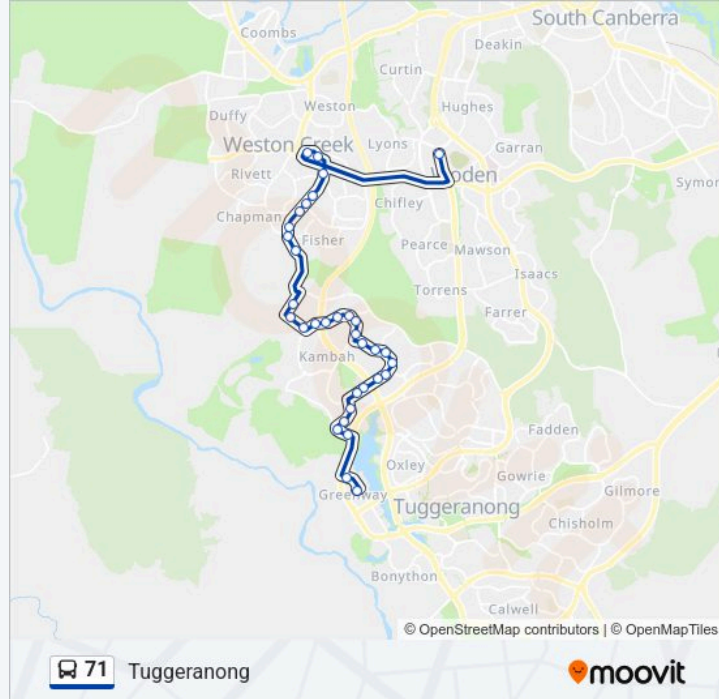

Marconi Cr Opp Taylor Ps

Marconi Cr After Inkster St

Marconi Cr After Hutchison Cr

Summerland Cct Before Hutchison Cr

Summerland Cct Before Mannheim St

Summerland Cct After Mannheim St

Summerland Cct After 2nd Lee-Steere Cr

Summerland Cct After Livingston Av

Summerland Cct After Vanzetti Cr

O'Halloran Cct Opp Namadgi School

O'Halloran Cct Before Ashby Cct

Vansittart Cr Before Pinkerton Cct

Vansittart Cr After 1st Stieglitz Cct

Learmonth Dr After Vansittart Cr

Learmonth Dr Before Athllon Dr

Lakeside Leisure Centre Anketell St

Tuggeranong Interchange Arrivals

71 bus time schedules and route maps are available in an offline PDF at moovitapp.com. Use the Moovit App to see live bus times, train schedule or subway schedule, and step-by-step directions for all public transit in Canberra.

© 2025 Moovit - All Rights Reserved