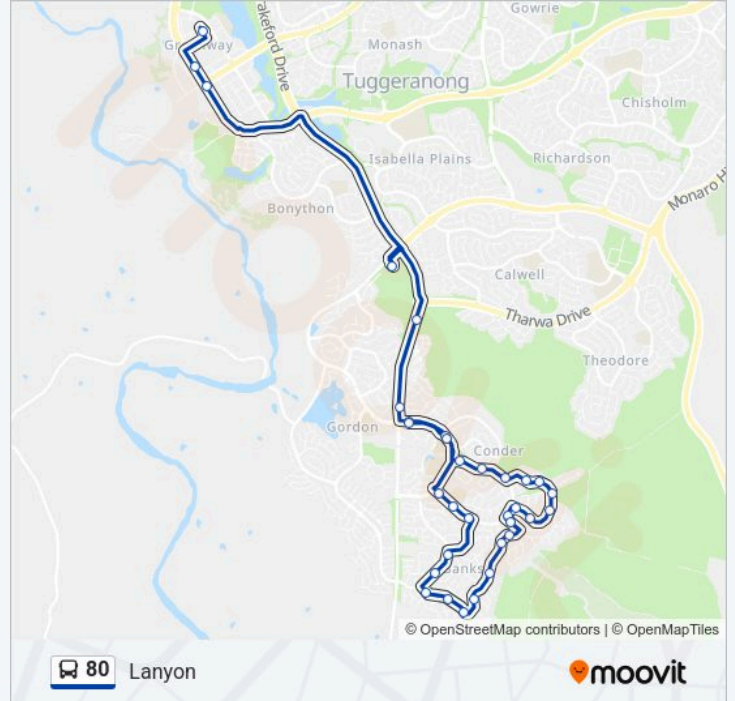

80 bus Info

Direction: Tuggeranong

Stops: 31

Trip Duration: 28 min

Line Summary:

Tom Roberts Av Before Box Hill Av

St Clare Of Assisi Ps Box Hill Av

Lanyon Marketplace Box Hill Av

80 bus Info

Direction: Lanyon

Stops: 33

Trip Duration: 28 min

Line Summary:

Jane Sutherland St After Tom Roberts Av

Paperbark St After 1st Kettlewell Cr

Paperbark St Before 2nd Kettlewell Cr

Paperbark St After Galbraith Cl

Forsythe St After 2nd Alison Ashby Cr

Forsythe St After 2nd Olive Pink Cr

Forsythe St After Bellchambers Cr

Forsythe St Before Pockett Av

Banks Shops Pockett Av

Pockett Av Opp Wiburd St

Tom Roberts Av After Wiburd St

Tom Roberts Av Opp Charles Conder Ps

Tom Roberts Av at Box Hill Av

St Clare Of Assisi Ps Box Hill Av

Lanyon Marketplace Terminus South

80 bus time schedules and route maps are available in an offline PDF at moovitapp.com. Use the Moovit App to see live bus times, train schedule or subway schedule, and step-by-step directions for all public transit in Canberra.