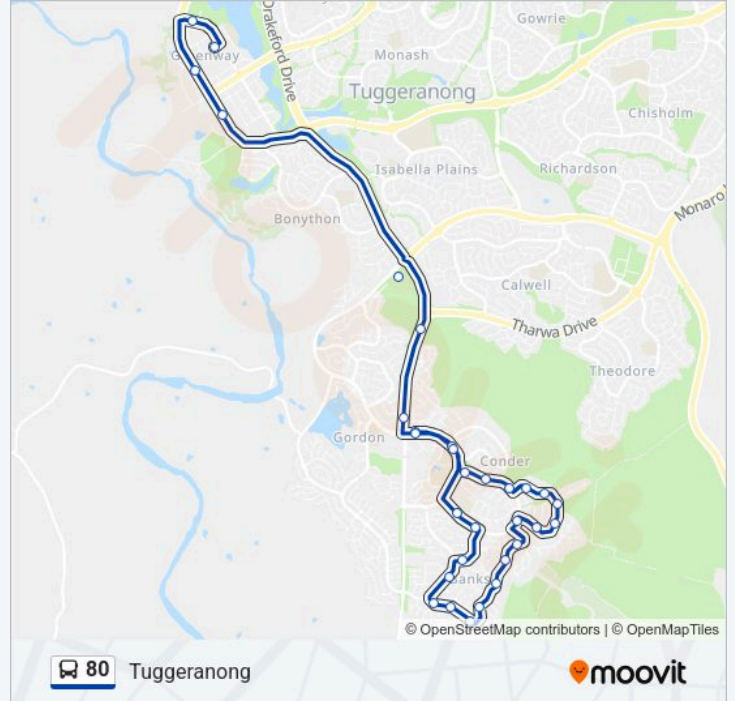

80 bus Info

Direction: Tuggeranong

Stops: 31

Trip Duration: 28 min

Line Summary:

Tom Roberts Av Before Box Hill Av

St Clare Of Assisi Ps Box Hill Av

Lanyon Marketplace Box Hill Av

Tharwa Dr After Box Hill Av

Tharwa Dr Before Drakeford Dr

Covenant College School Grounds Sso

Athllon Dr Before Dept Of Human Services

Athllon Dr Before Rowland Rees Cr

Lakeside Leisure Centre Anketell St

Tuggeranong Interchange Arrivals

Direction: Lanyon

33 stops

[VIEW LINE SCHEDULE](#)

Tuggeranong Interchange Plt 4

Athllon Dr Before Reed St

Athllon Dr Opp Dept Of Human Services

Covenant College School Grounds Sso

Tharwa Dr After Drakeford Dr

80 bus Info

Direction: Lanyon

Stops: 33

Trip Duration: 28 min

Line Summary:

Jane Sutherland St After Tom Roberts Av

Paperbark St After 1st Kettlewell Cr

Paperbark St Before 2nd Kettlewell Cr