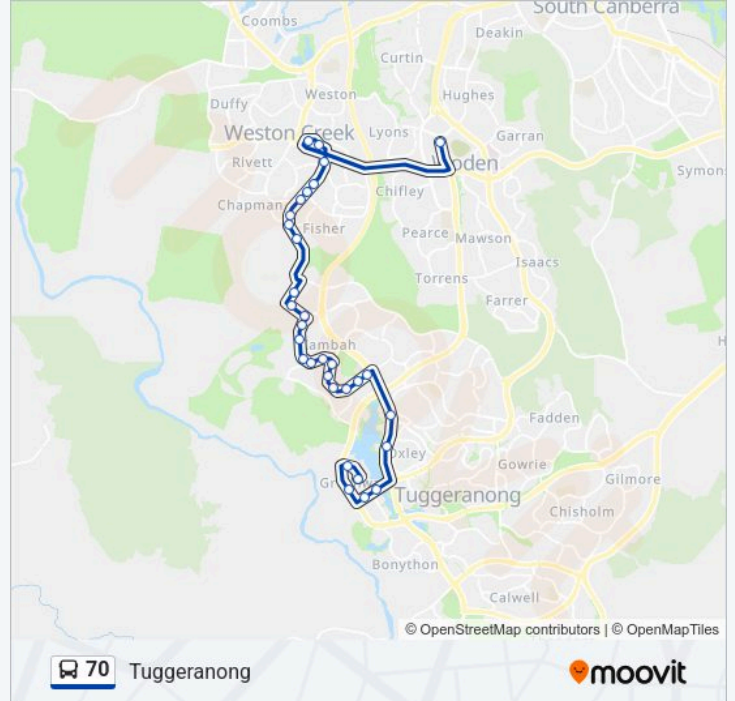

70 bus Time Schedule

Tuggeranong Route Timetable:

Monday	06:00-22:00
Tuesday	06:00-22:00
Wednesday	06:00-22:00
Thursday	06:00-22:00
Friday	06:00-22:00
Saturday	06:59-22:59
Sunday	08:44-20:44

70 bus Info

Direction: Tuggeranong

Stops: 31

Trip Duration: 41 min

Line Summary:

O'Halloran Cct Before Vansittart Cr
 O'Halloran Cct Opp Ashby Cct
 Namadgi School O'Halloran Cct
 Drakeford Dr Before Taverner St
 Drakeford Dr After Taverner St
 Soward Way Before Anketell St
 Soward Way Before Scollay St
 Athllon Dr Before Rowland Rees Cr
 Lakeside Leisure Centre Anketell St
 Tuggeranong Interchange Arrivals

Direction: Woden

33 stops

[VIEW LINE SCHEDULE](#)

Tuggeranong Interchange Plt 4
 Athllon Dr Before Reed St
 Soward Way After Athllon Dr
 Homeworld Soward Way
 Soward Way After Anketell St
 Drakeford Dr After Soward Way
 Drakeford Dr After Mortimer Lewis Dr
 O'Halloran Cct Opp Namadgi School
 O'Halloran Cct Before Ashby Cct
 O'Halloran Cct After Vansittart Cr
 O'Halloran Cct Opp 2nd Snodgrass Cr
 O'Halloran Cct Before 2nd Mckillop Cct
 O'Halloran Cct Before Boddington Cr
 Boddington Cr Before Broad Pl
 Boddington Cr After Mcleod Pl
 Boddington Cr After Bateman St
 Boddington Cr After 2nd Crozier Cct
 Boddington Cr After Carleton St

Namatjira Dr Before Perry Dr

Namatjira Dr After Perry Dr

Namatjira Dr After Streeton Dr

Namatjira Dr Opp St John Vianney

Namatjira Dr After Bunbury St

Coleman Court Interchange Plt 1

Parkinson St Opp Backler Pl