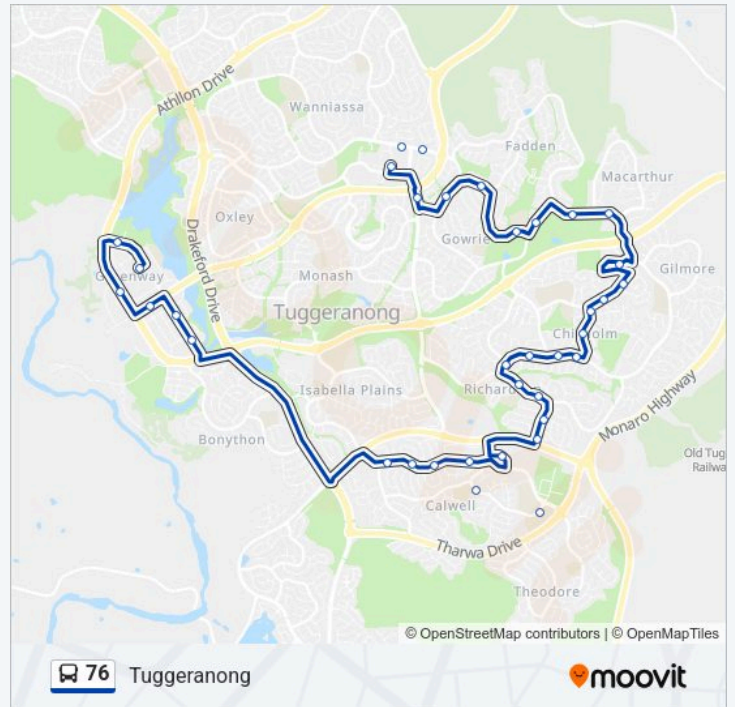

Direction: Tuggeranong

42 stops

[VIEW LINE SCHEDULE](#)

Woden Temporary Interchange Plt 1
 Canberra College Launceston St
 St Peter & St Pauls Ps Yamba Dr
 Yamba Dr Opp Justinian St
 Yamba Dr Before Kitchener St
 Canberra Hospital Yamba Dr
 Sternberg Cr After Erindale Dr
 Sternberg Cr After Ashley Dr
 Erindale Interchange Plt 2

76 bus Time Schedule

Tuggeranong Route Timetable:

Monday	05:49-22:02
Tuesday	05:49-22:02
Wednesday	05:49-22:02
Thursday	05:49-22:02
Friday	05:49-22:02
Saturday	06:39-23:19
Sunday	07:39-19:39

76 bus Info

Direction: Tuggeranong
Stops: 42

Trip Duration: 57 min
Line Summary:

Ashley Dr After Erindale Dr
Castleton Cr After Middleton Cct
Castleton Cr After Peeler Pl
Holy Family Ps Castleton Cr
Holy Family Ps Bugden Av
19 Coyne St
Coyne St Before Carson St
Benham St Opp Chisholm Shops
Hambidge Cr After 1st Alice Jackson Cr
Hambidge Cr Opp 64
Baskerville St After Hambidge Cr
Baskerville St Opp 2nd Laughton St
Heagney Cr After 1st Muntz St
Heagney Cr Before 1st Moffin St
Heagney Cr After 2nd Mofflin St
Heagney Cr Before 2nd Mclorinan St
Clift Cr Opp Richardson Shops
Clift Cr Before Meeson St
Clift Cr After 1st Fullerton Cr
Clift Cr Before Johnson Dr
Calwell Shops Webber Cr
St Francis Of Assisi Ps Casey Cr
Calwell Ps Casey Cr
Outtrim Av After Mountain Cct
Outtrim Av Before Gurr St
Outtrim Av After Gurr St
Outtrim Av Before Duggan St
Anketell St Before Oakden St
Tuggeranong Square Anketell St
Soward Way Before Scollay St
Athllon Dr Before Rowland Rees Cr
Lakeside Leisure Centre Anketell St