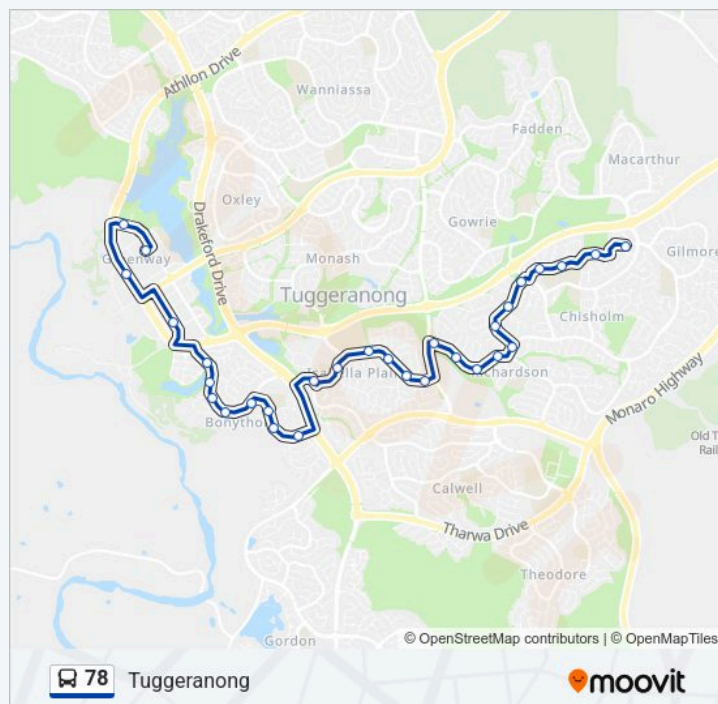

Barr Smith Av After Hurtle Av

Barr Smith Av After 1st Derrington Cr

**78 bus Time Schedule**

Tuggeranong Route Timetable:

Monday	05:37
Tuesday	05:37
Wednesday	05:37
Thursday	05:37
Friday	05:37
Saturday	Not Operational
Sunday	Not Operational

**78 bus Info**

**Direction:** Tuggeranong

**Stops:** 30

**Trip Duration:** 25 min

**Line Summary:**

Barr Smith Av Before 2nd Derrington Cr

Barr Smith Av Opp Coombe St

Barr Smith Av After Don Dunstan Dr