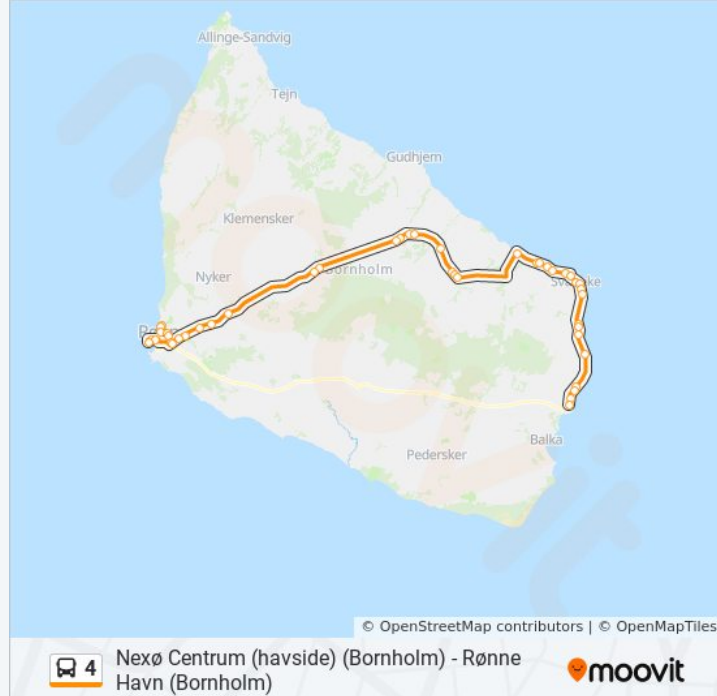

Svaneke Torv (Landside) (Bornholm)

Svaneke Havn V. Havnebakken (Bornholm)

Svaneke Søndergade Nr. 24-26 (Bornholm)

Svaneke Søndergade Ovf. Stadion (Bornholm)

Aarsdale V. Norre Bakke (Bornholm)

Aarsdale Havn (Landside) (Bornholm)

Retning: Rønne Havn Via Østerlars

44 stop

[SE LINJEKØREPLAN](#)

Nexø Centrum (Havsiden) (Bornholm)

Nexø V. Dbj Museet (Bornholm)

4 bus køreplan

Rønne Havn Via Østerlars Rute køreplan:

mandag	06:56 - 22:56
tirsdag	06:46 - 22:56
onsdag	06:46 - 22:56
torsdag	06:56 - 22:56