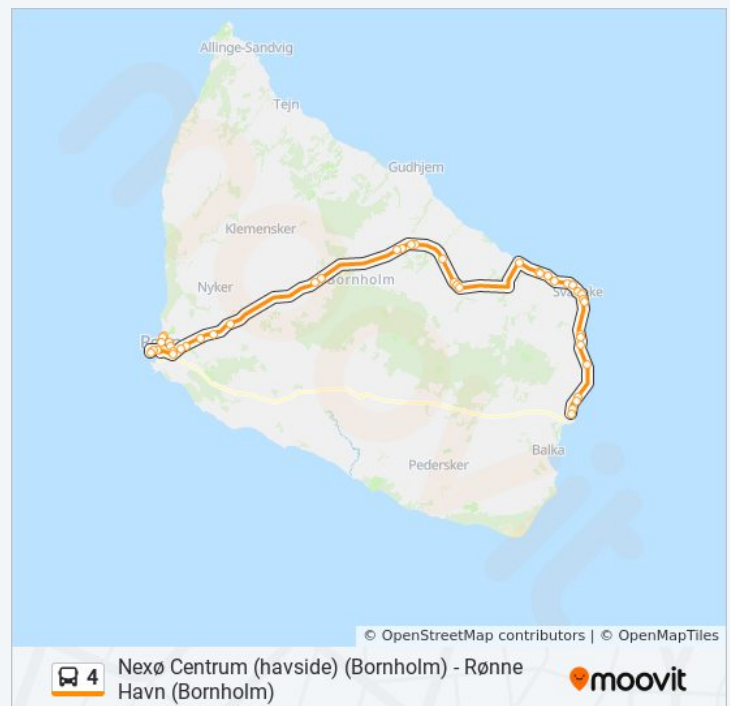

Almindingsvej V. Solvangen (Bornholm)

Almindingsvej Ovf. Østkraft (Bornholm)

fredag	06:56 - 22:56
lørdag	06:56 - 22:56
søndag	06:56 - 22:56

4 bus information

Retning: Rønne Havn Via Østerlars

Stoppesteder: 44

Turvarighed: 62 min

Linjeoversigt:

Borgmester Nielsens Vej V. Herman Blems Vej
(Bornh)

Borgmester Nielsens Vej V. Ystadvej (Bornholm)

Campus (Nord) (Bornholm)

Borgmester Nielsens Vej 142 (Bornholm)

Store Torvegade V. Kystparken (Bornholm)