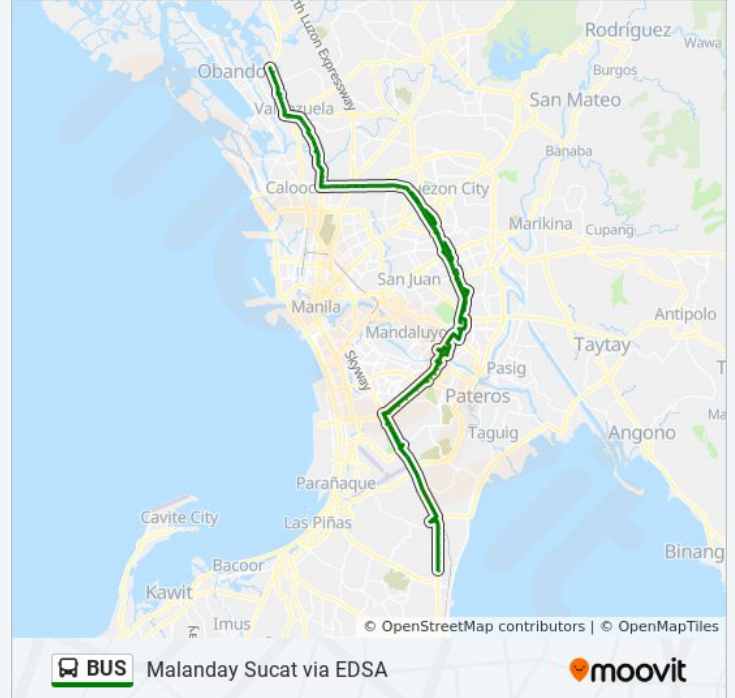

Malinta Elementary School, Macarthur Highway, Valenzuela City

Macarthur Highway / Maysan Road Intersection, Malinta, Valenzuela City

Flying V Gas, Macarthur Highway, Valenzuela City

South Supermarket, Macarthur Highway, Valenzuela City

Macarthur Highway, 283a

Karuhatan Public Market, Macarthur Highway, Valenzuela City

Macro Lpg, Macarthur Highway, Valenzuela City

Manor, 242

Sm Center Valenzuela, Macarthur Highway, Valenzuela City

Macarthur Highway / Cayetano Intersection, Valenzuela City

Novo Dep. Store, Macarthur Highway, Valenzuela City

Bread Of Life, Macarthur Highway, Valenzuela City

Our Lady Of Fatima University College Of Medicine, Macarthur Highway, Valenzuela City

Bearsea Auto Supply, Macarthur Highway, Valenzuela City

Calalang General Hospital, Macarthur Highway, Malabon City

Cdc Manufacturing, Macarthur Highway, Malabon City

Macarthur Highway / Del Monte Intersection, Malabon City

Malabon City / Victoneta Avenue Intersection, Malabon City

Potrero Heights Elementary School, Macarthur Highway, Malabon City

Macarthur Highway / Lazones Intersection, Malabon City

Floresco North Mortuary, Macarthur Highway, Caloocan City

Bonifacio Market, Macarthur Highway, Caloocan City

C-4, 340